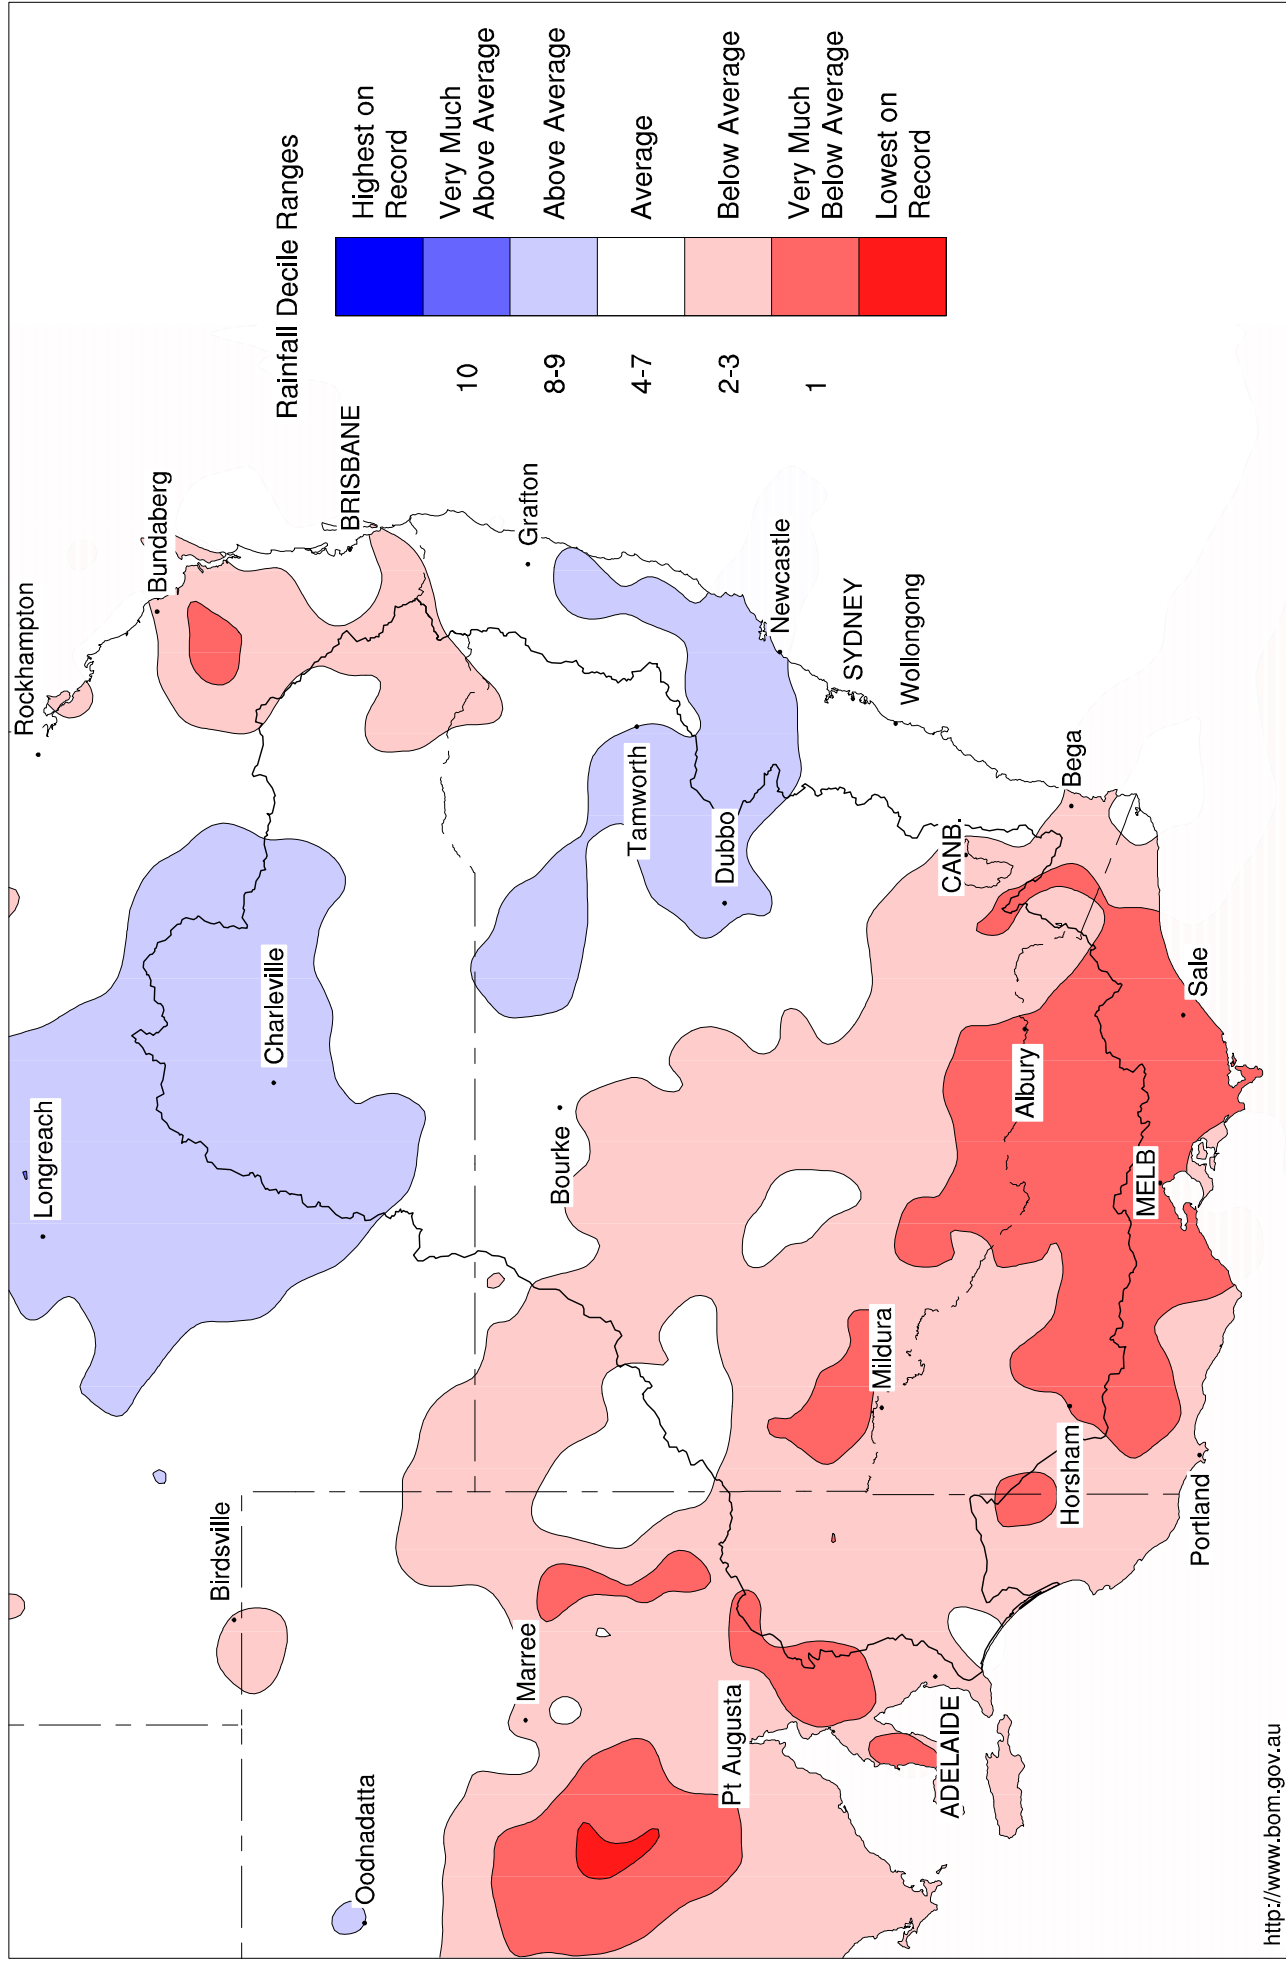

Murray Darling Rainfall Deciles 1 August to 31 October 2008

Distribution Based on Gridded Data
Product of the National Climate Centre

<http://www.bom.gov.au>