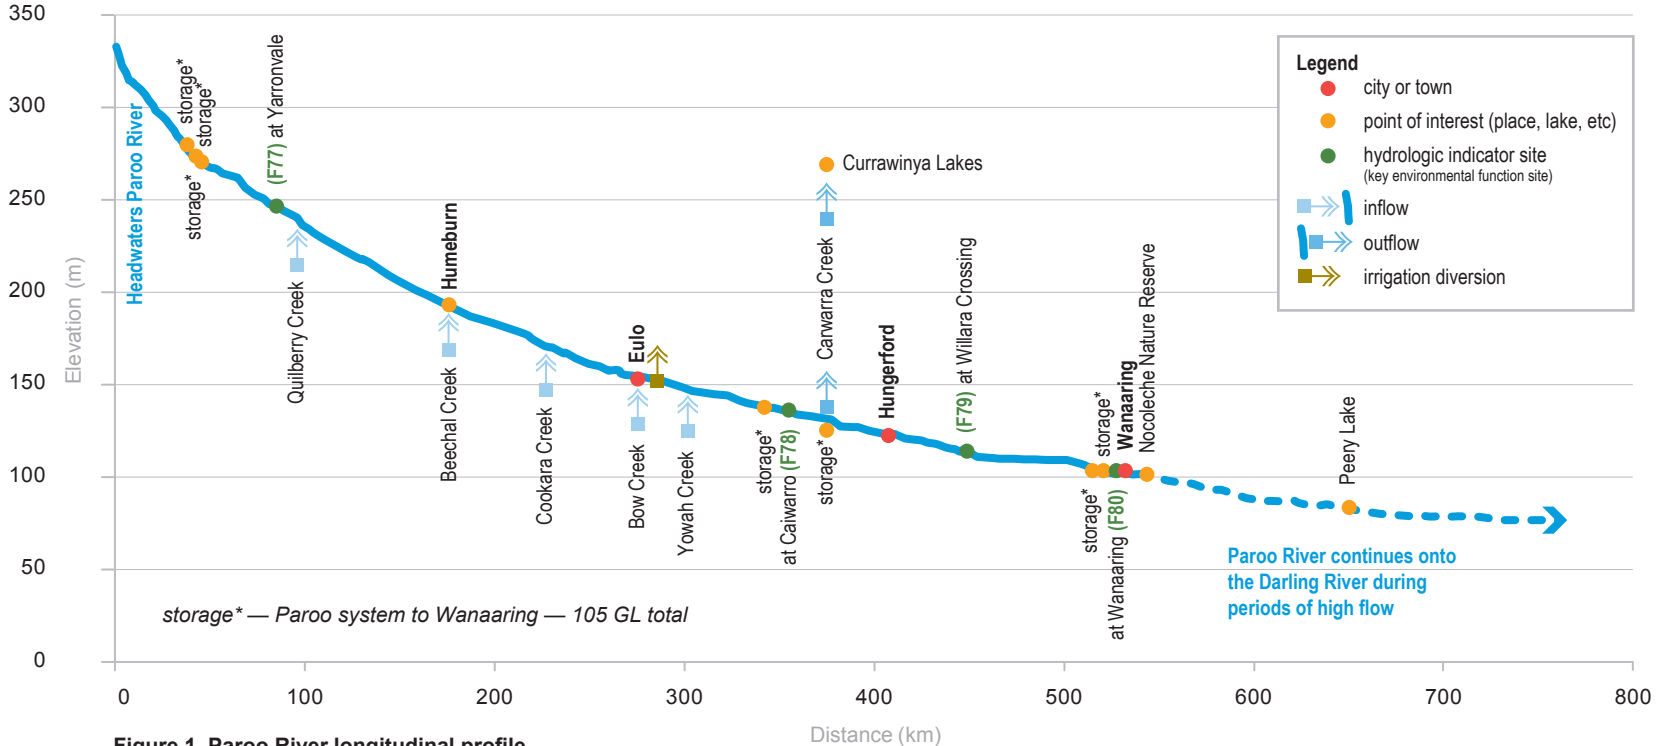

Paroo River Profile

Figure 1 Paroo River longitudinal profile