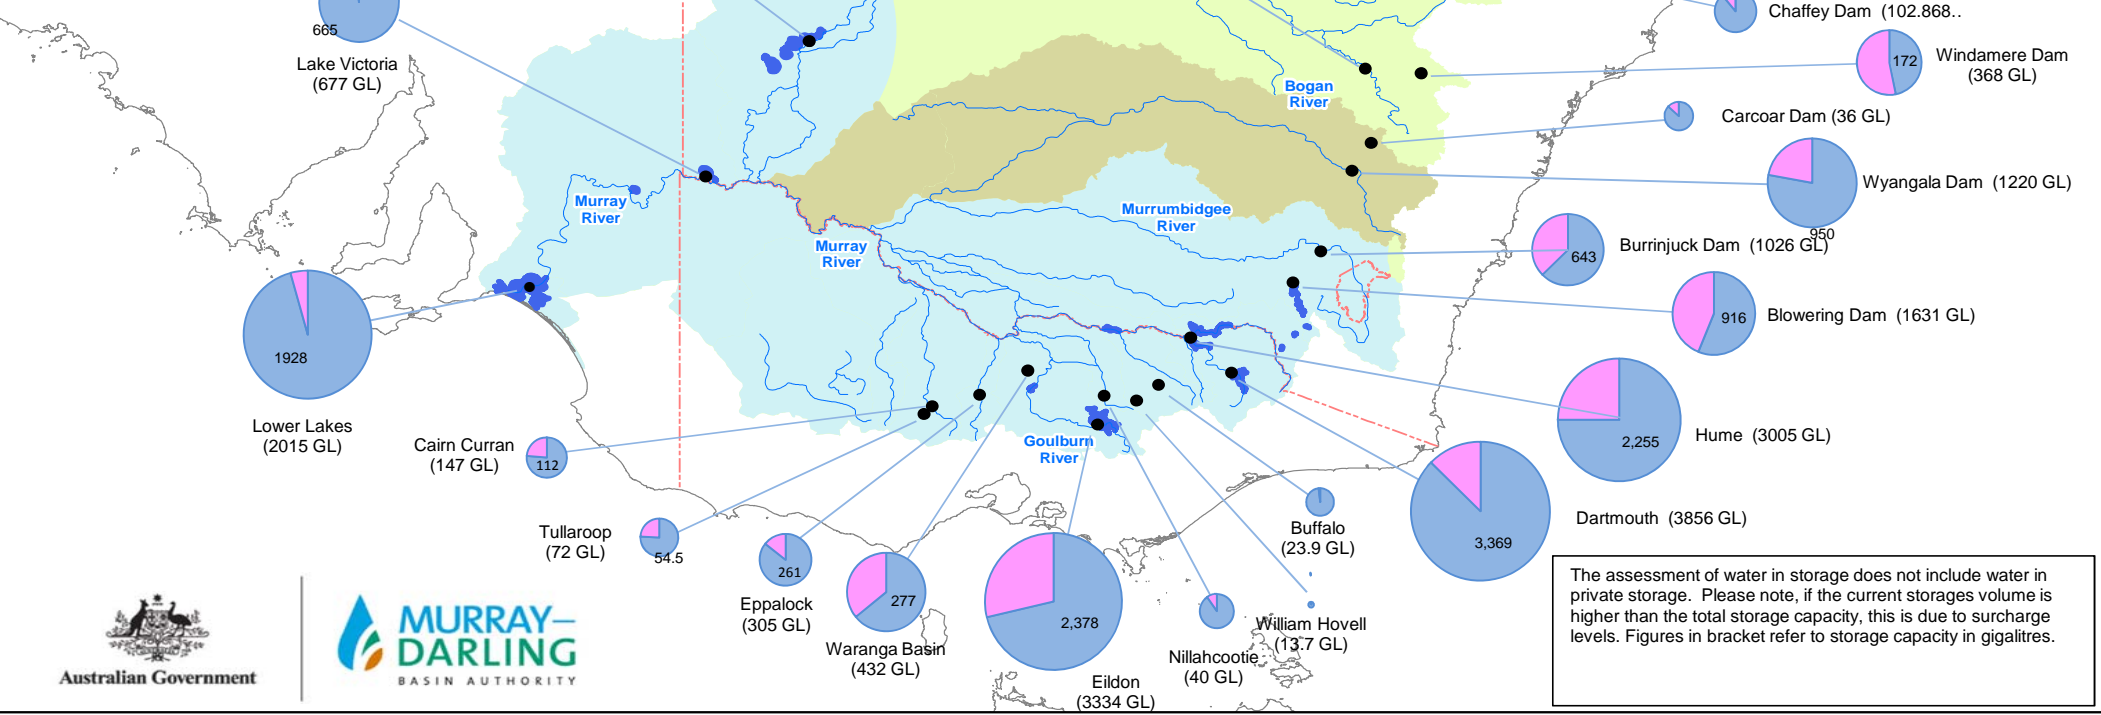

# Murray - Darling Basin Government Irrigation Storages - 30 November

The copyright in this publication is licensed under a Creative Commons Attribution 3.0 Australia (CC BY) licence.  
<http://creativecommons.org/licenses/by/3.0/au>