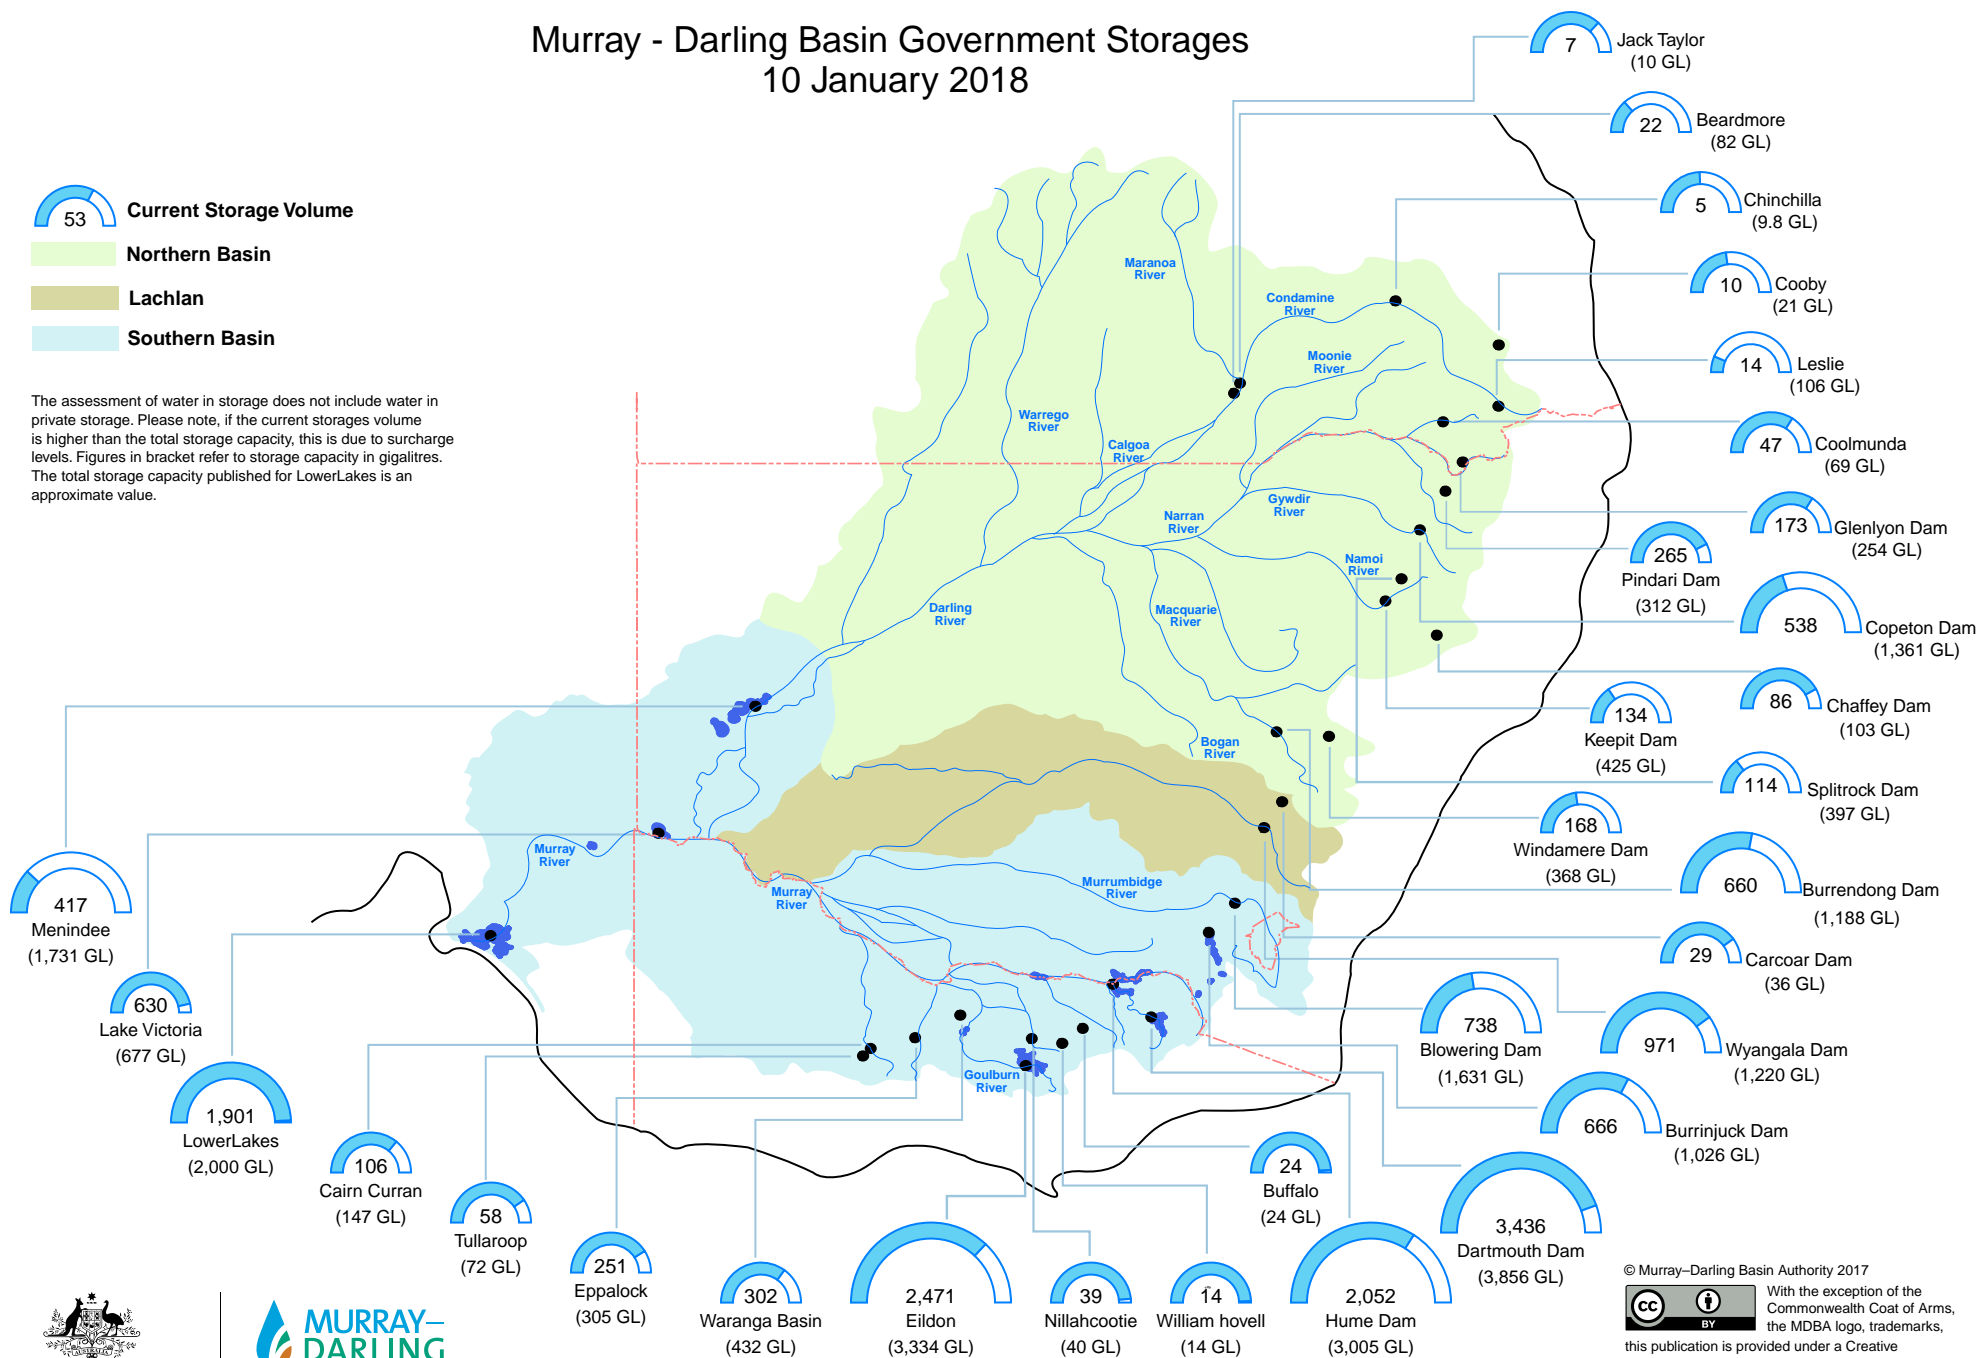

Murray - Darling Basin Government Storages

10 January 2018

 **Current Storage Volume**

 **Northern Basin**

 **Lachlan**

 **Southern Basin**

The assessment of water in storage does not include water in private storage. Please note, if the current storages volume is higher than the total storage capacity, this is due to surcharge levels. Figures in bracket refer to storage capacity in gigalitres. The total storage capacity published for LowerLakes is an approximate value.

© Murray-Darling Basin Authority 2017
 With the exception of the Commonwealth Coat of Arms, the MDBA logo, trademarks, this publication is provided under a Creative Commons Attribution 4.0 licence.
<https://creativecommons.org/licenses/by/4.0>