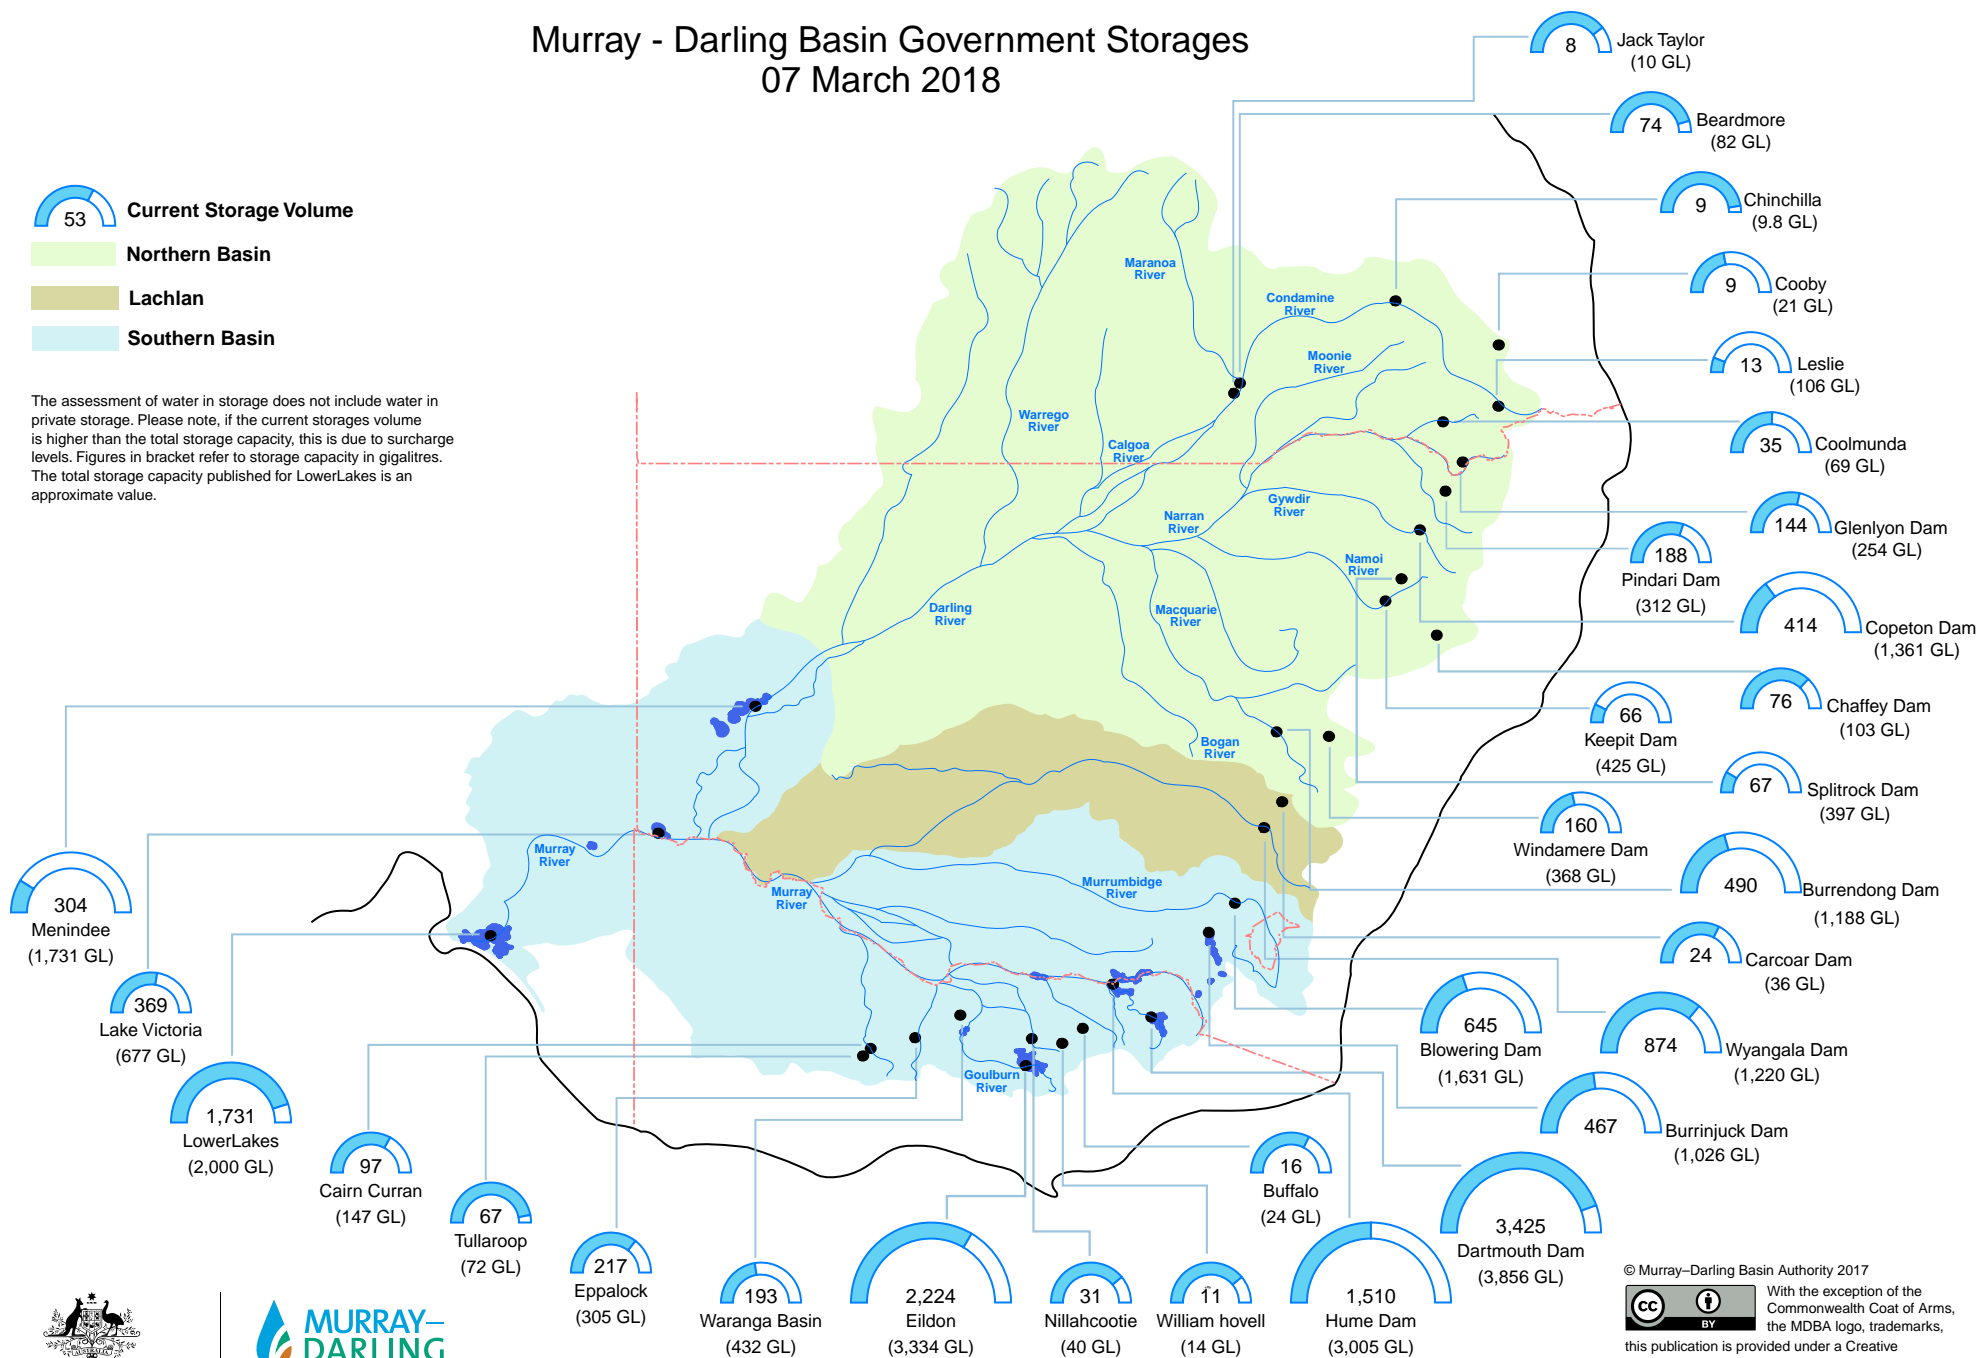

# Murray - Darling Basin Government Storages

## 07 March 2018

 **Current Storage Volume**

 **Northern Basin**

 **Lachlan**

 **Southern Basin**

The assessment of water in storage does not include water in private storage. Please note, if the current storages volume is higher than the total storage capacity, this is due to surcharge levels. Figures in bracket refer to storage capacity in gigalitres. The total storage capacity published for LowerLakes is an approximate value.

© Murray-Darling Basin Authority 2017  
 With the exception of the Commonwealth Coat of Arms, the MDBA logo, trademarks, this publication is provided under a Creative Commons Attribution 4.0 licence.  
<https://creativecommons.org/licenses/by/4.0>