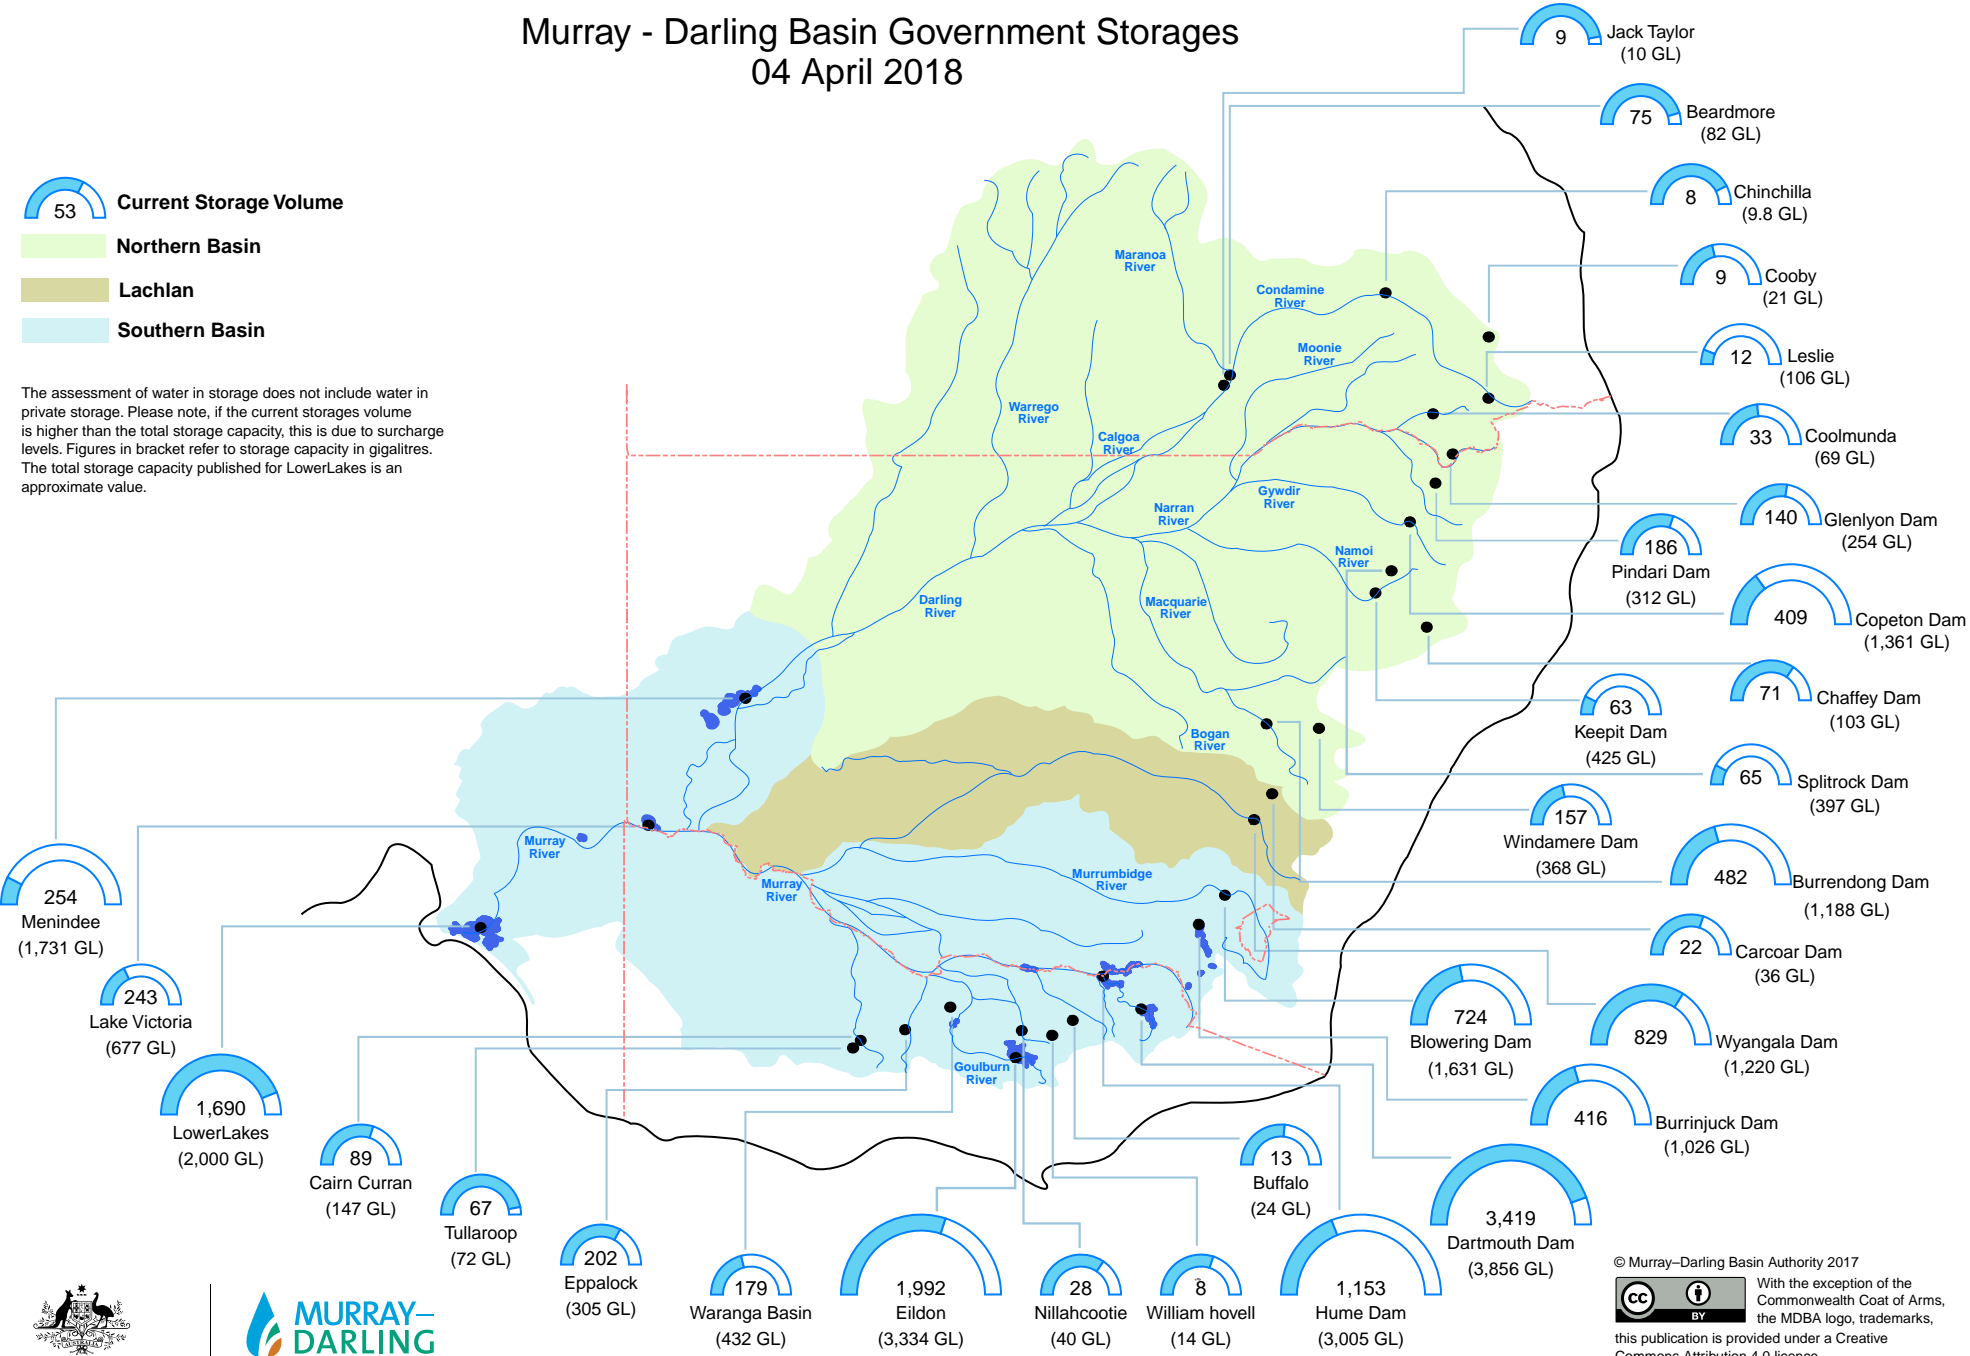

Murray - Darling Basin Government Storages

04 April 2018

The assessment of water in storage does not include water in private storage. Please note, if the current storages volume is higher than the total storage capacity, this is due to surcharge levels. Figures in bracket refer to storage capacity in gigalitres. The total storage capacity published for LowerLakes is an approximate value.

© Murray-Darling Basin Authority 2017

With the exception of the Commonwealth Coat of Arms, the MDBA logo, trademarks, this publication is provided under a Creative Commons Attribution 4.0 licence. (<https://creativecommons.org/licenses/by/4.0>)