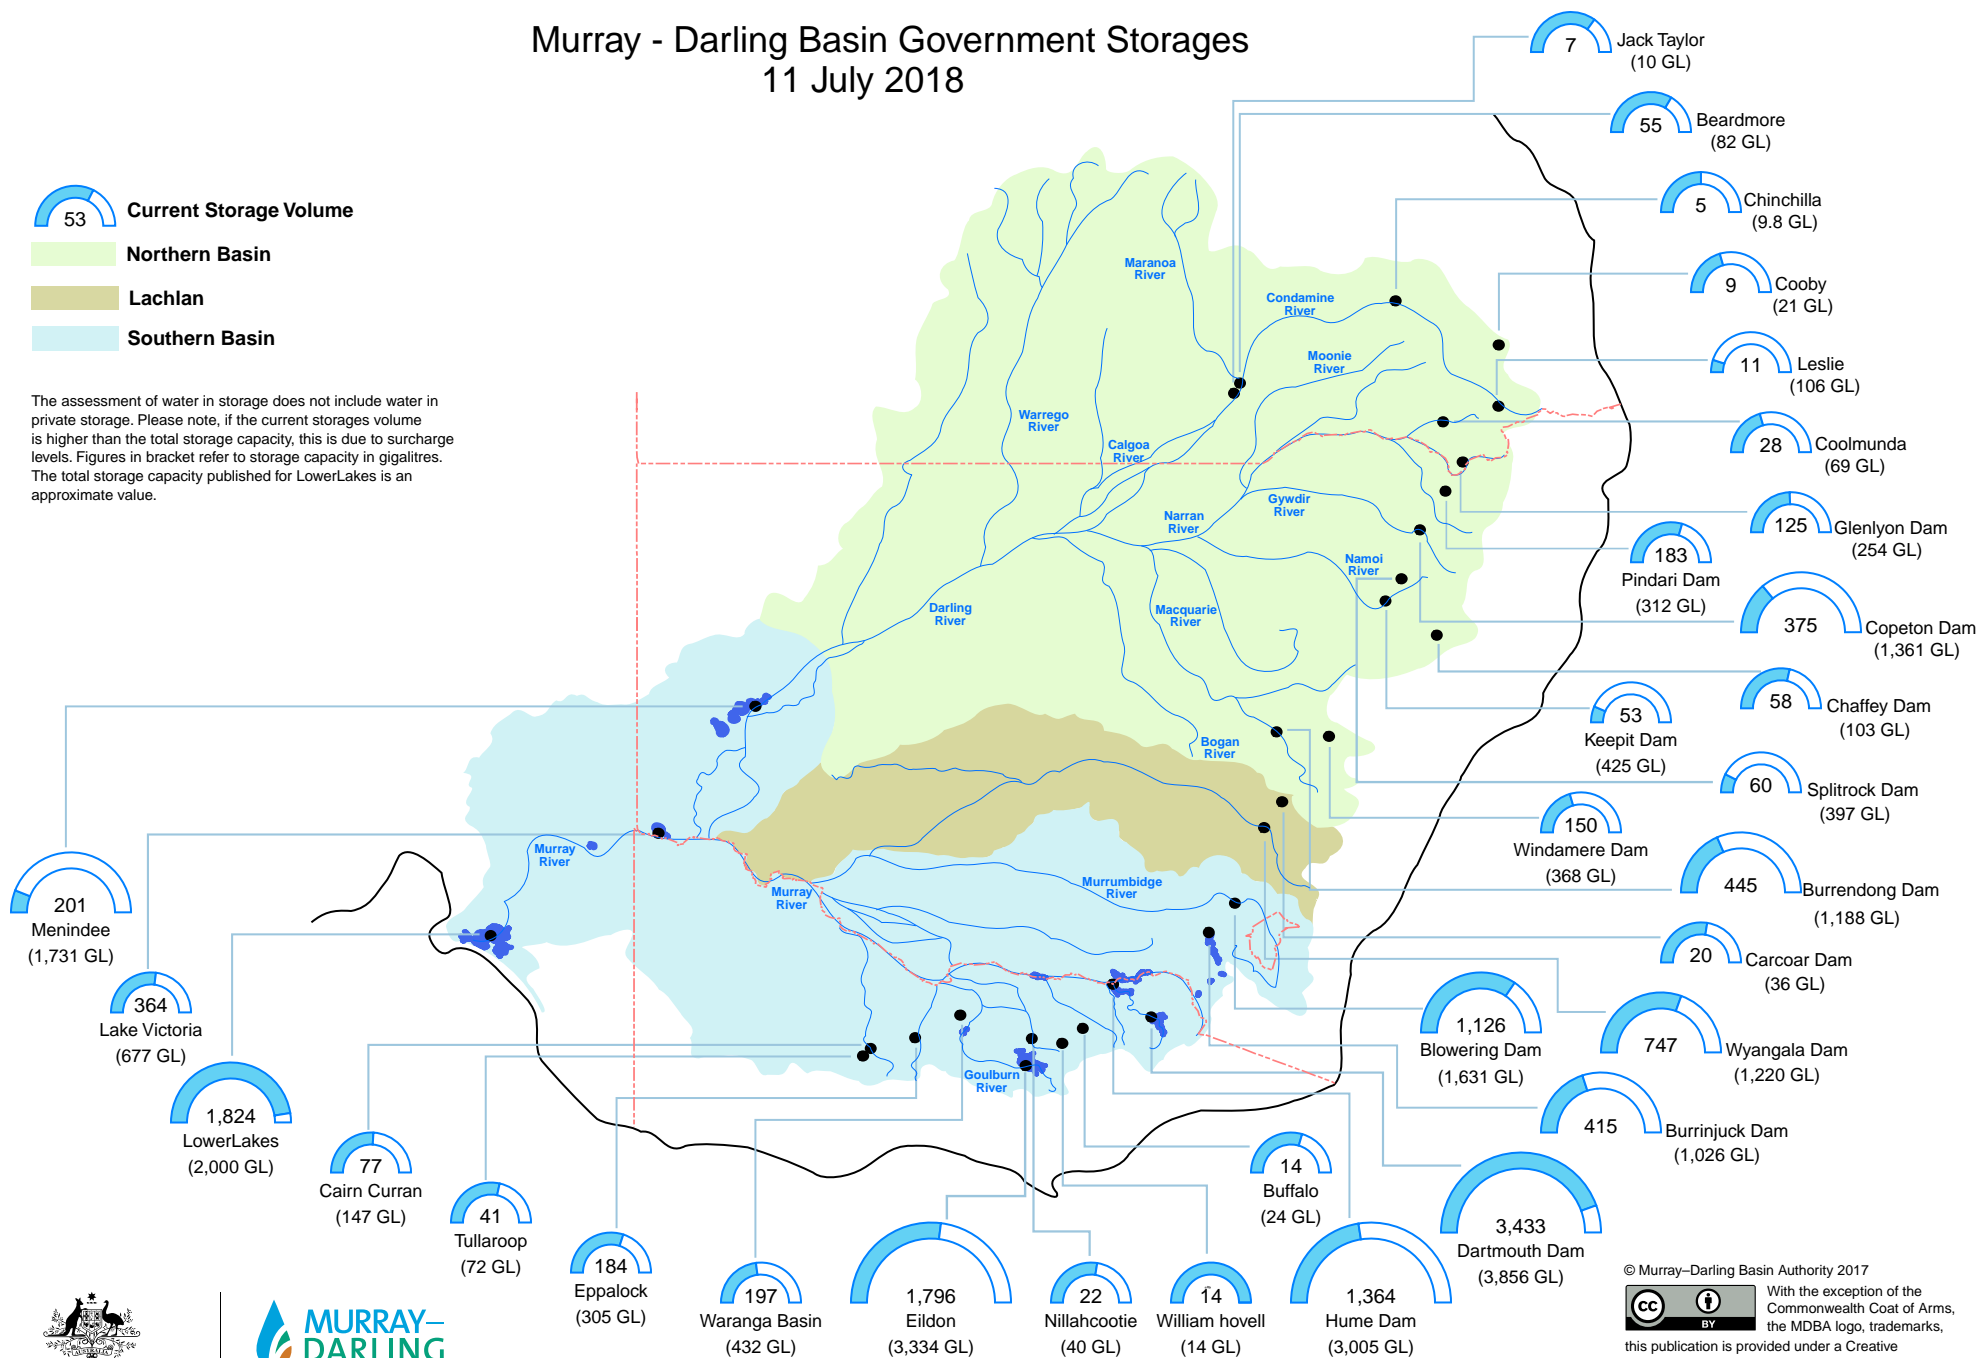

# Murray - Darling Basin Government Storages

## 11 July 2018

The assessment of water in storage does not include water in private storage. Please note, if the current storages volume is higher than the total storage capacity, this is due to surcharge levels. Figures in bracket refer to storage capacity in gigalitres. The total storage capacity published for LowerLakes is an approximate value.

© Murray-Darling Basin Authority 2017

With the exception of the Commonwealth Coat of Arms, the MDBA logo, trademarks, this publication is provided under a Creative Commons Attribution 4.0 licence. (<https://creativecommons.org/licenses/by/4.0>)