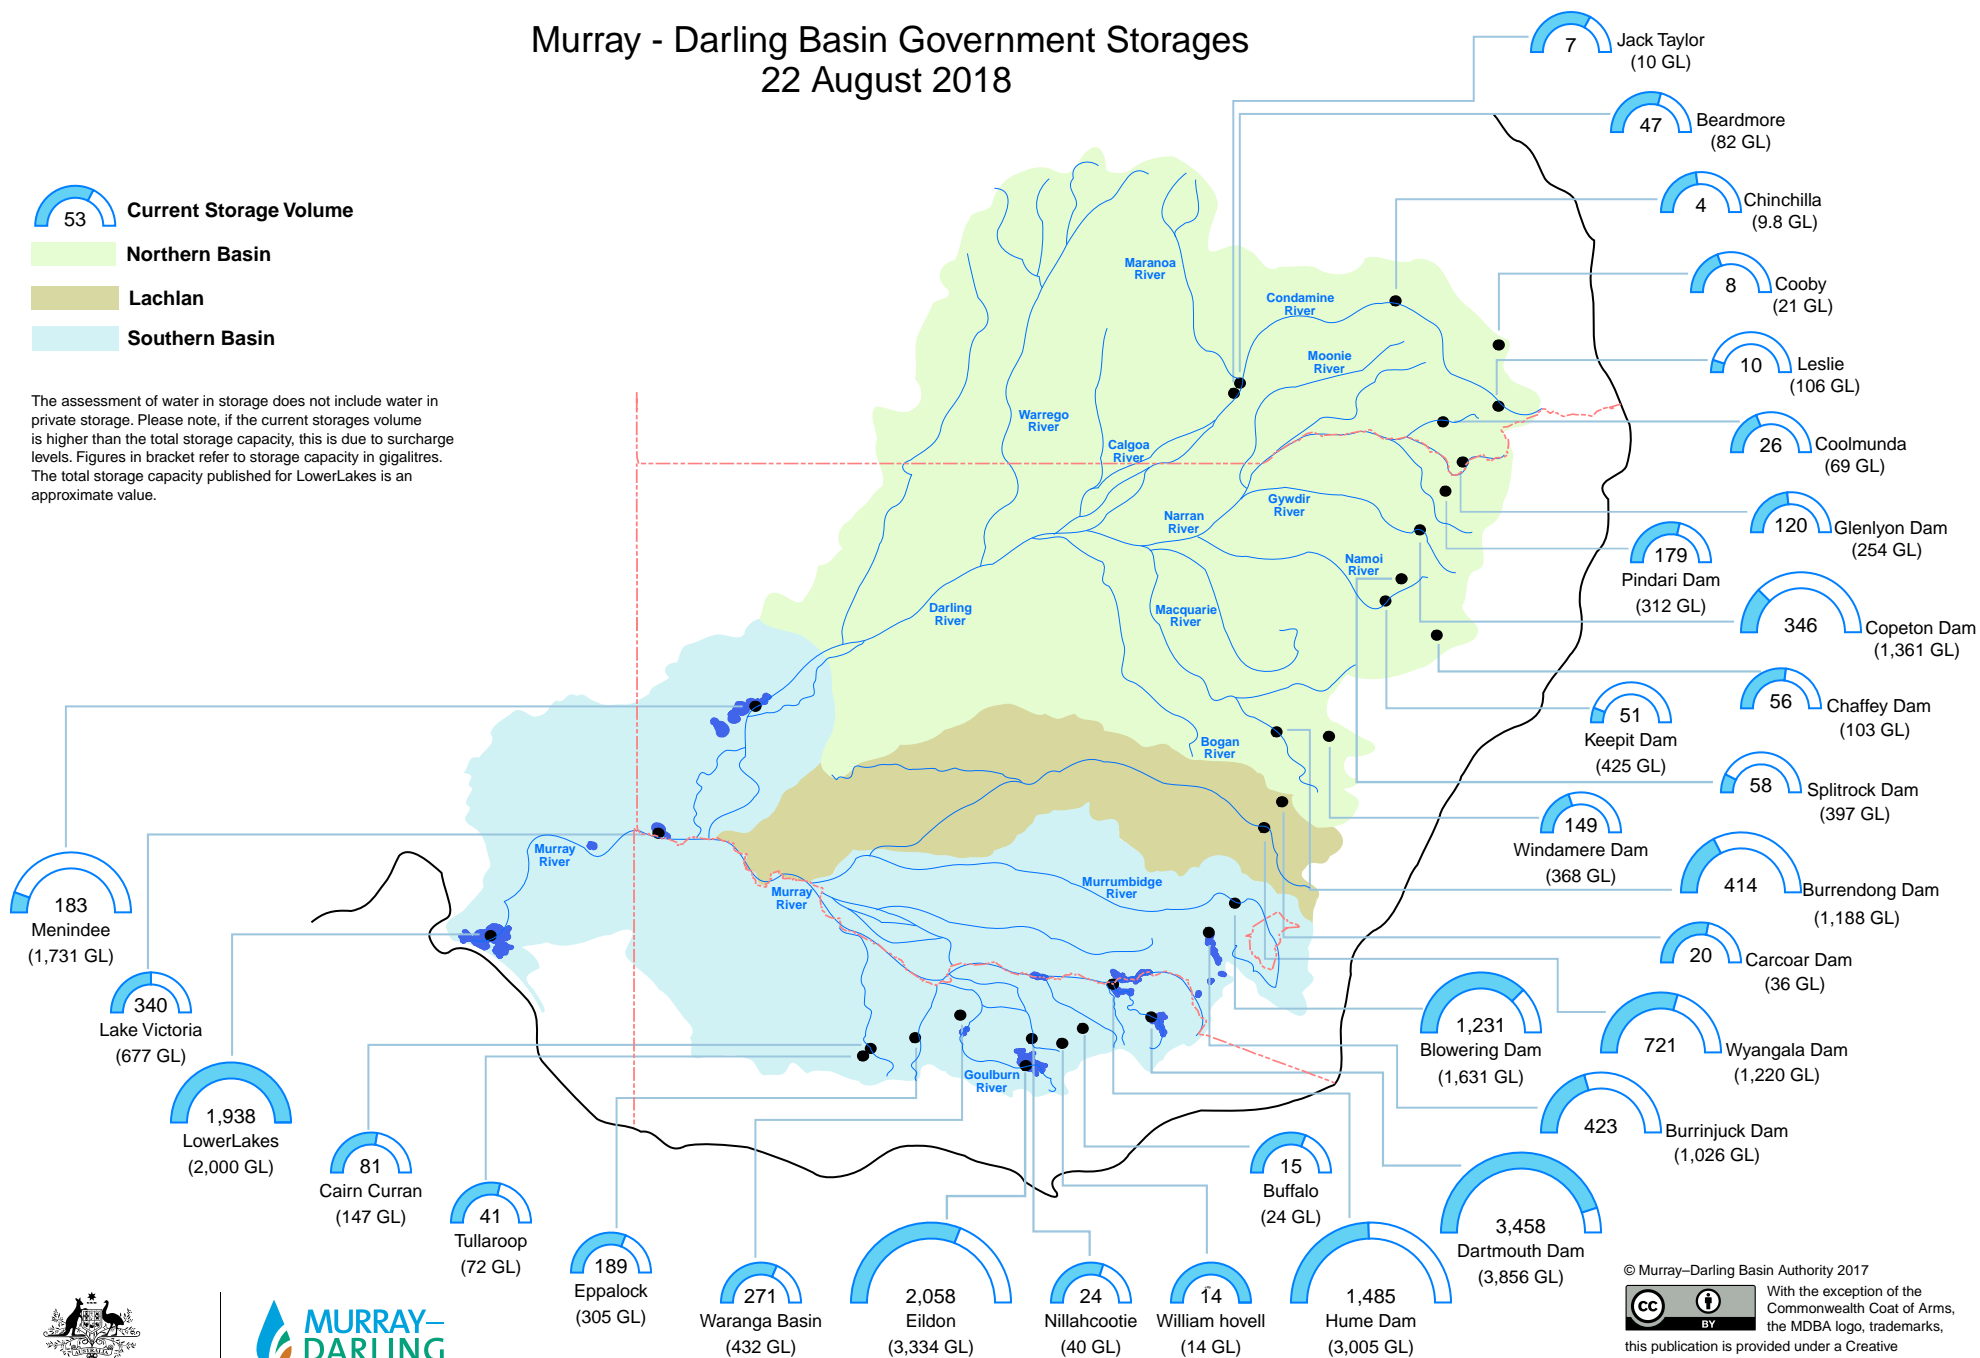

Murray - Darling Basin Government Storages

22 August 2018

 **Current Storage Volume**

 **Northern Basin**

 **Lachlan**

 **Southern Basin**

The assessment of water in storage does not include water in private storage. Please note, if the current storages volume is higher than the total storage capacity, this is due to surcharge levels. Figures in bracket refer to storage capacity in gigalitres. The total storage capacity published for LowerLakes is an approximate value.

© Murray-Darling Basin Authority 2017
 With the exception of the Commonwealth Coat of Arms, the MDBA logo, trademarks, this publication is provided under a Creative Commons Attribution 4.0 licence.
<https://creativecommons.org/licenses/by/4.0>