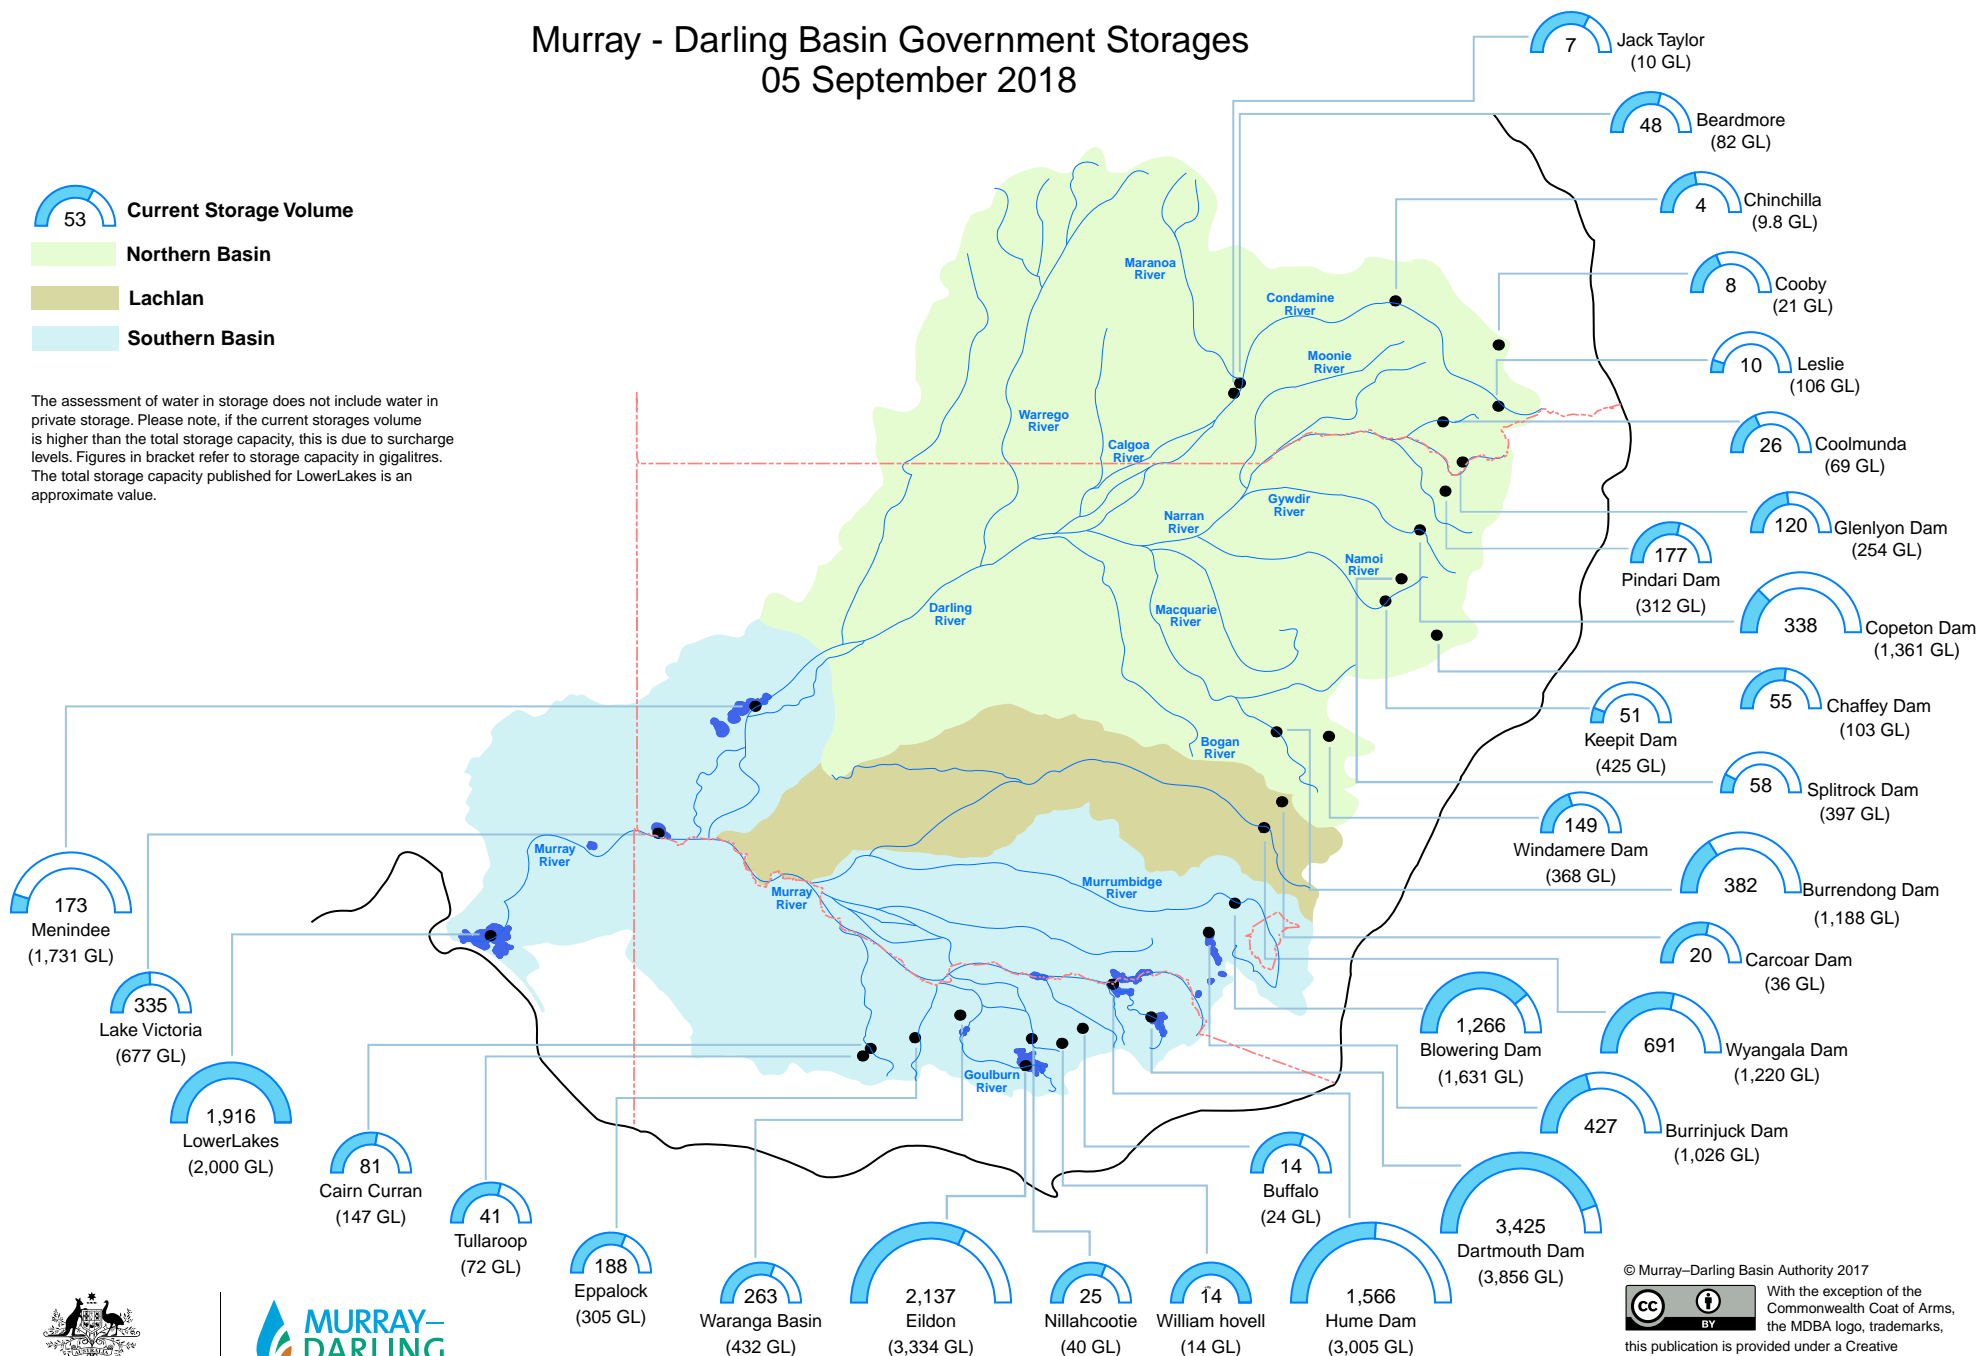

# Murray - Darling Basin Government Storages

## 05 September 2018

 **53** Current Storage Volume

 Northern Basin

 Lachlan

 Southern Basin

The assessment of water in storage does not include water in private storage. Please note, if the current storages volume is higher than the total storage capacity, this is due to surcharge levels. Figures in bracket refer to storage capacity in gigalitres. The total storage capacity published for LowerLakes is an approximate value.

© Murray-Darling Basin Authority 2017  
 With the exception of the Commonwealth Coat of Arms, the MDBA logo, trademarks, this publication is provided under a Creative Commons Attribution 4.0 licence.  
<https://creativecommons.org/licenses/by/4.0>