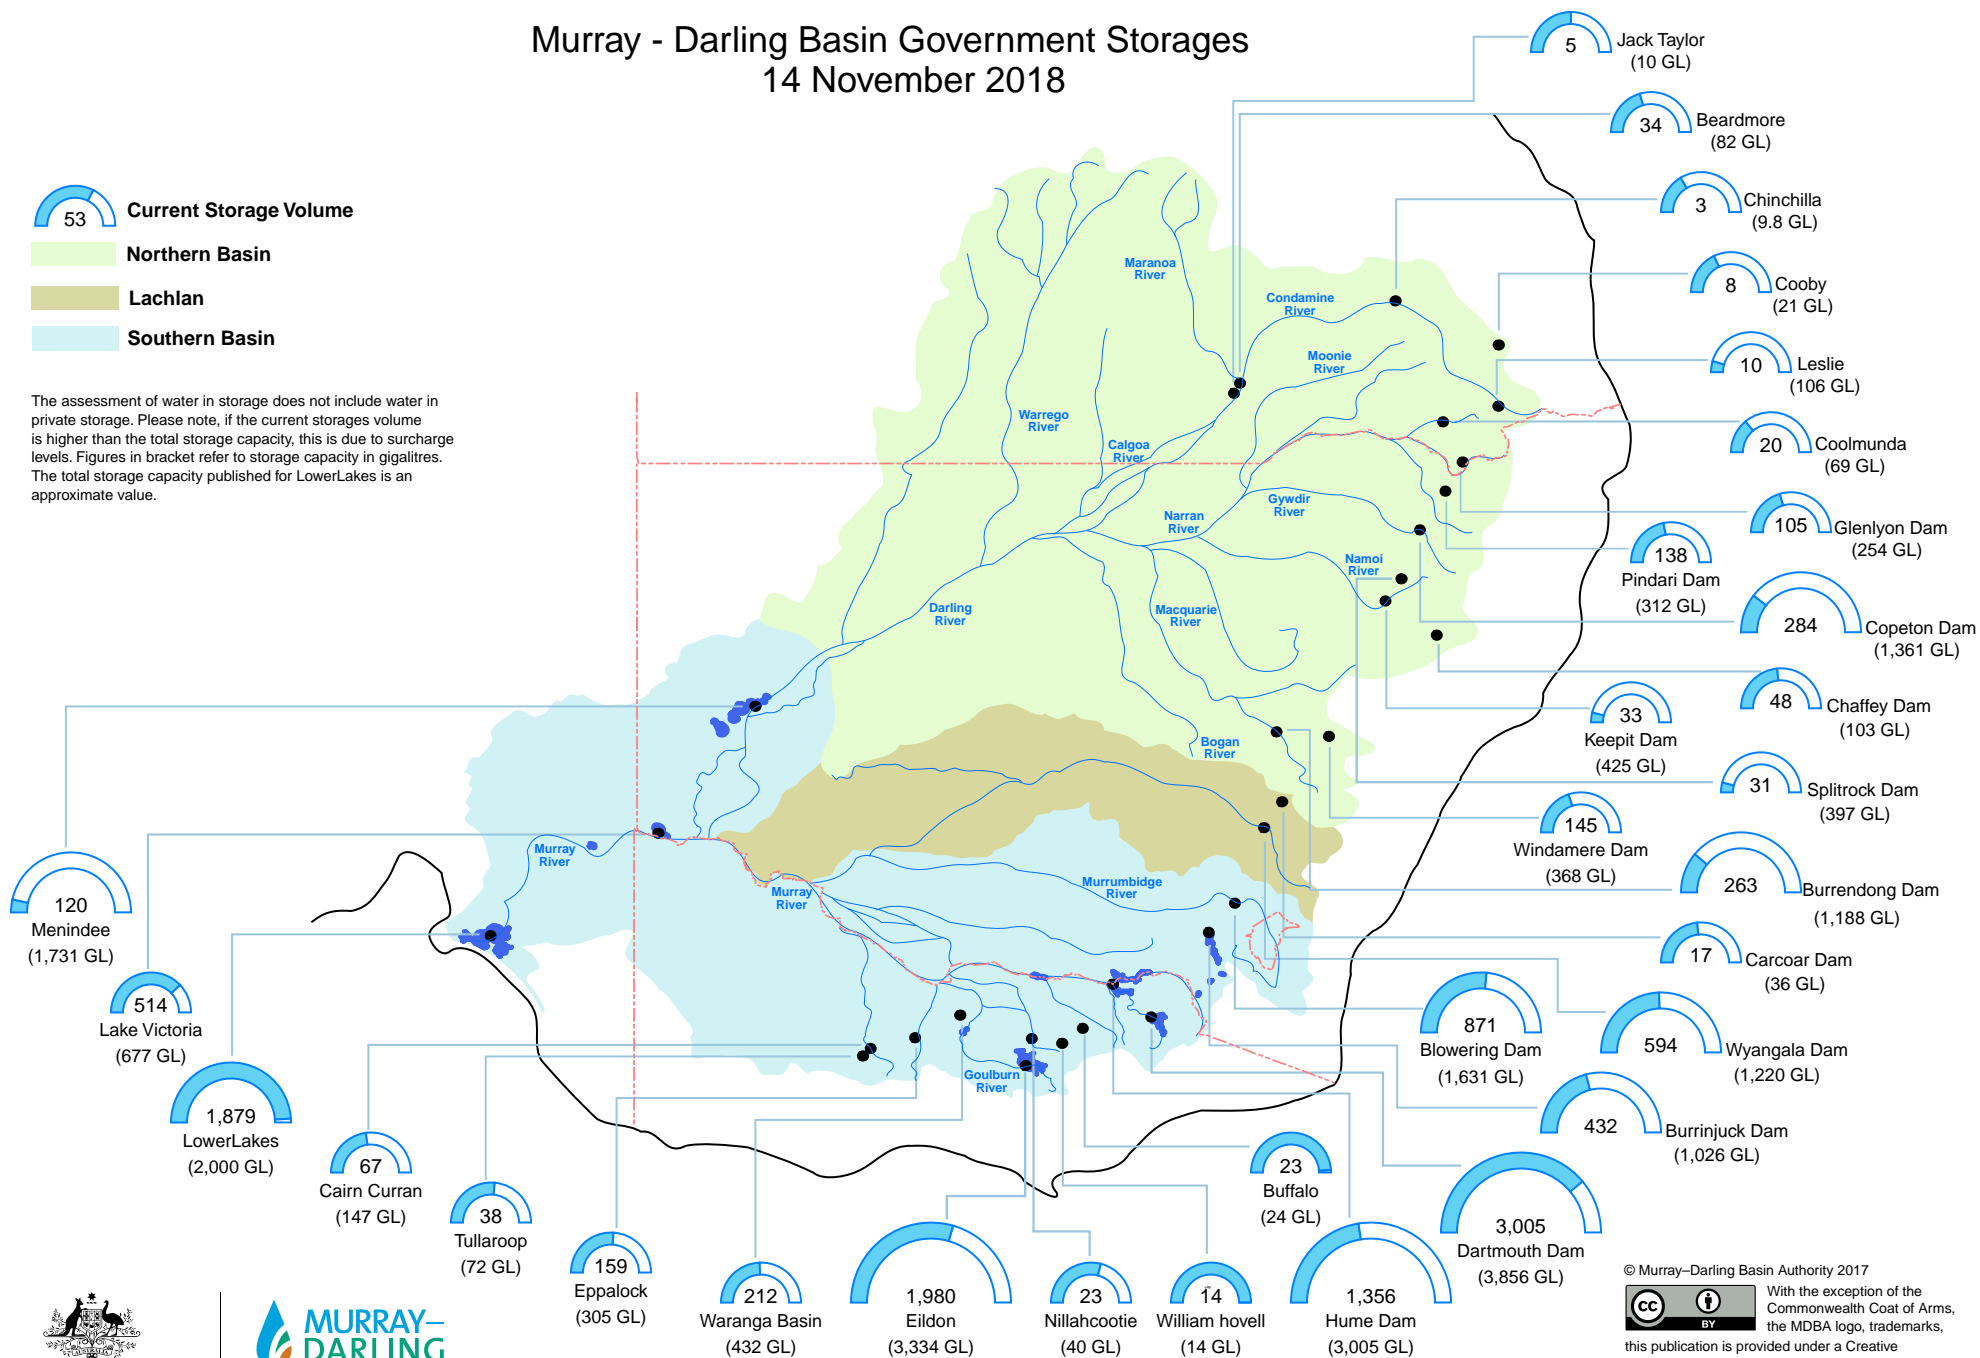

# Murray - Darling Basin Government Storages

## 14 November 2018

 **Current Storage Volume**

 **Northern Basin**

 **Lachlan**

 **Southern Basin**

The assessment of water in storage does not include water in private storage. Please note, if the current storages volume is higher than the total storage capacity, this is due to surcharge levels. Figures in bracket refer to storage capacity in gigalitres. The total storage capacity published for LowerLakes is an approximate value.

© Murray-Darling Basin Authority 2017  
 With the exception of the Commonwealth Coat of Arms, the MDBA logo, trademarks, this publication is provided under a Creative Commons Attribution 4.0 licence.  
<https://creativecommons.org/licenses/by/4.0>