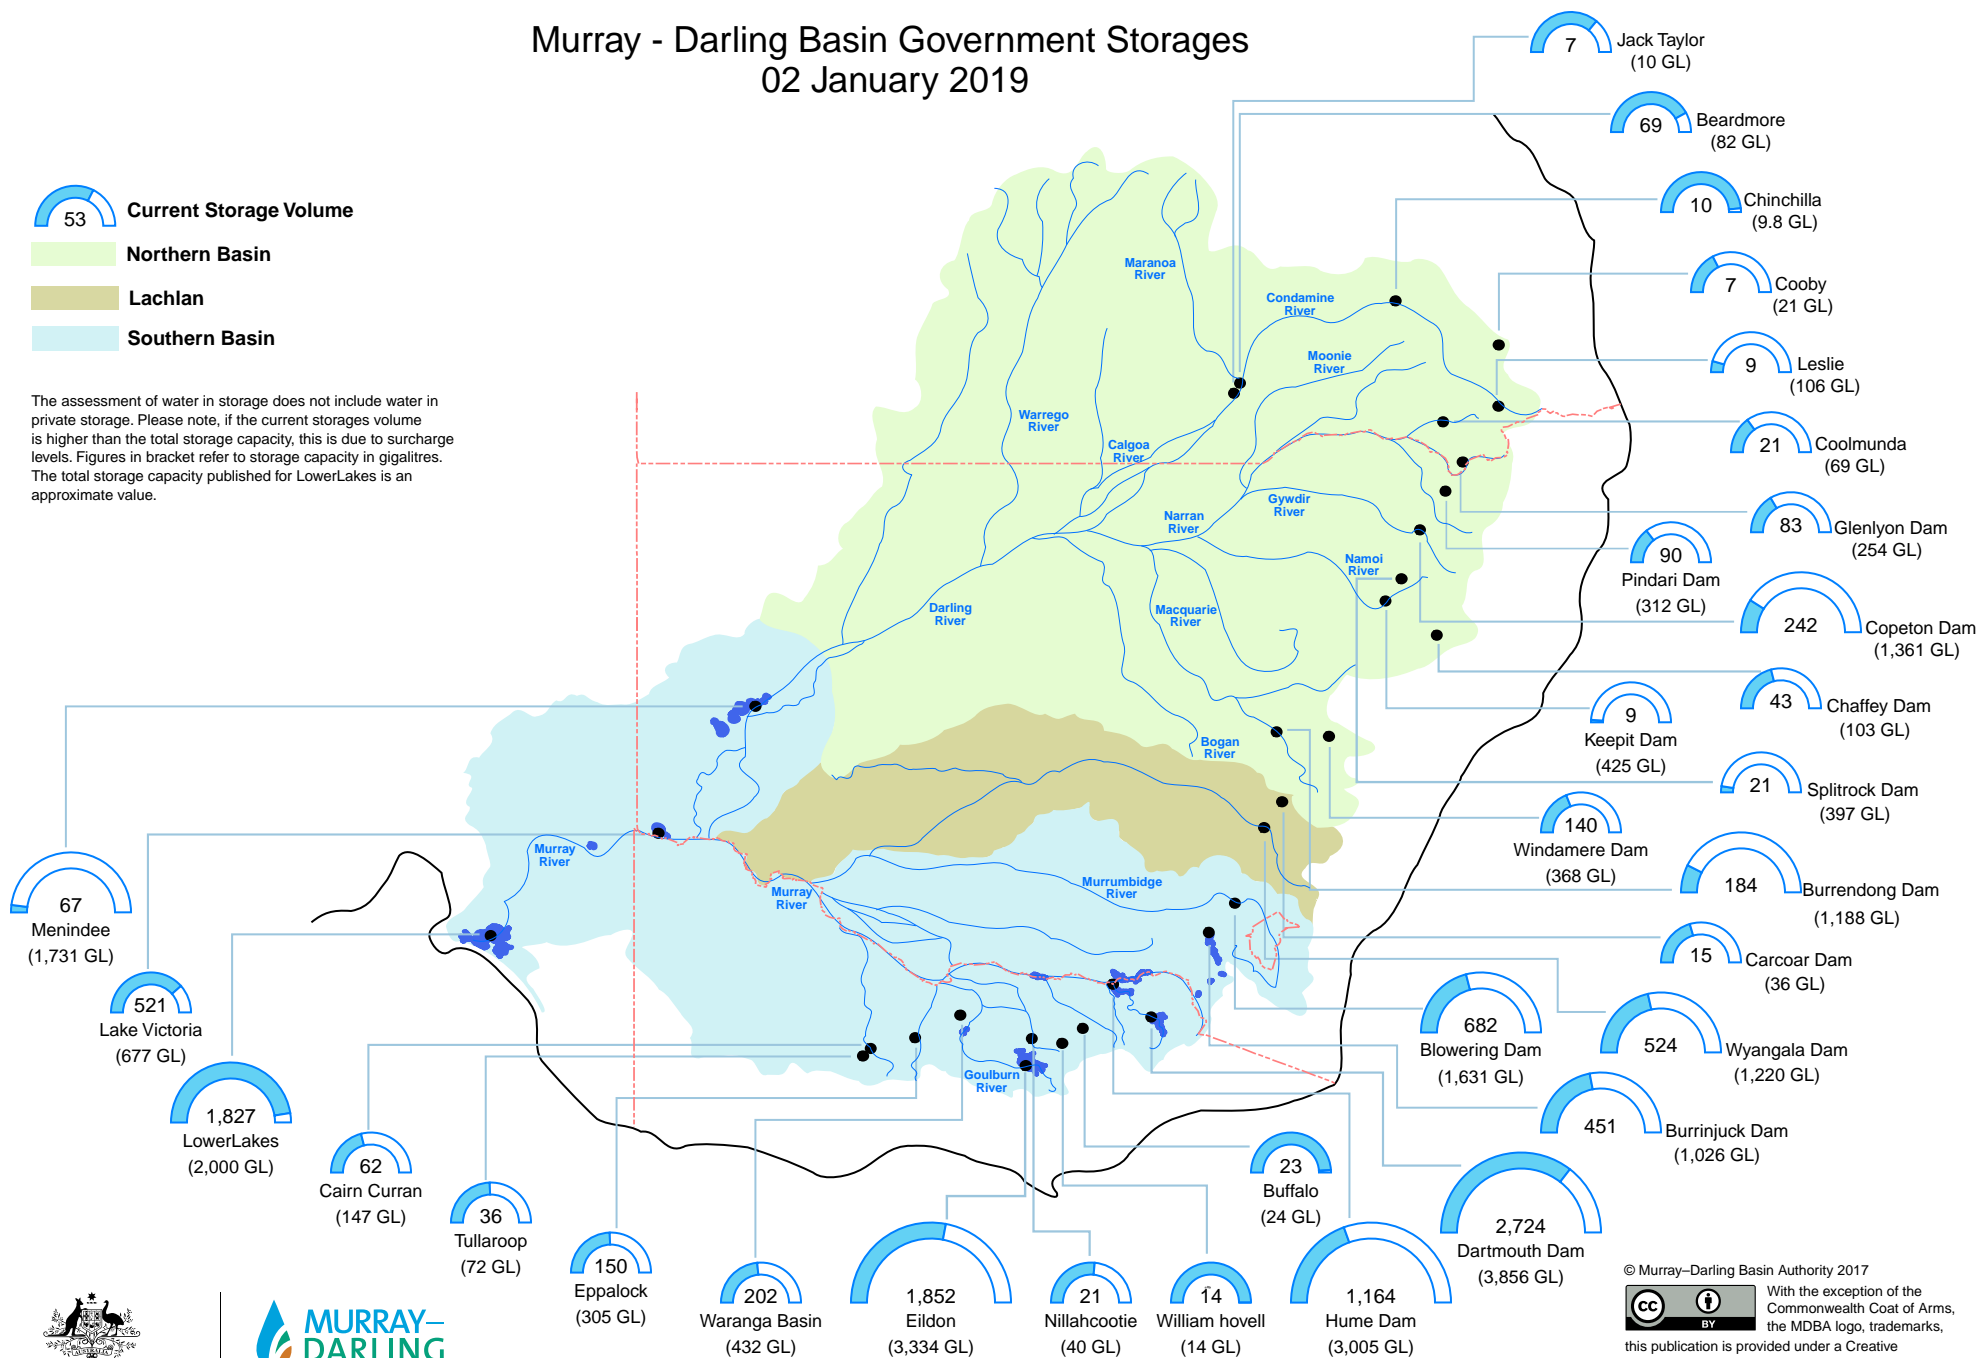

Murray - Darling Basin Government Storages

02 January 2019

 **Current Storage Volume**

 **Northern Basin**

 **Lachlan**

 **Southern Basin**

The assessment of water in storage does not include water in private storage. Please note, if the current storages volume is higher than the total storage capacity, this is due to surcharge levels. Figures in bracket refer to storage capacity in gigalitres. The total storage capacity published for LowerLakes is an approximate value.

© Murray-Darling Basin Authority 2017
 With the exception of the Commonwealth Coat of Arms, the MDBA logo, trademarks, this publication is provided under a Creative Commons Attribution 4.0 licence.
<https://creativecommons.org/licenses/by/4.0>