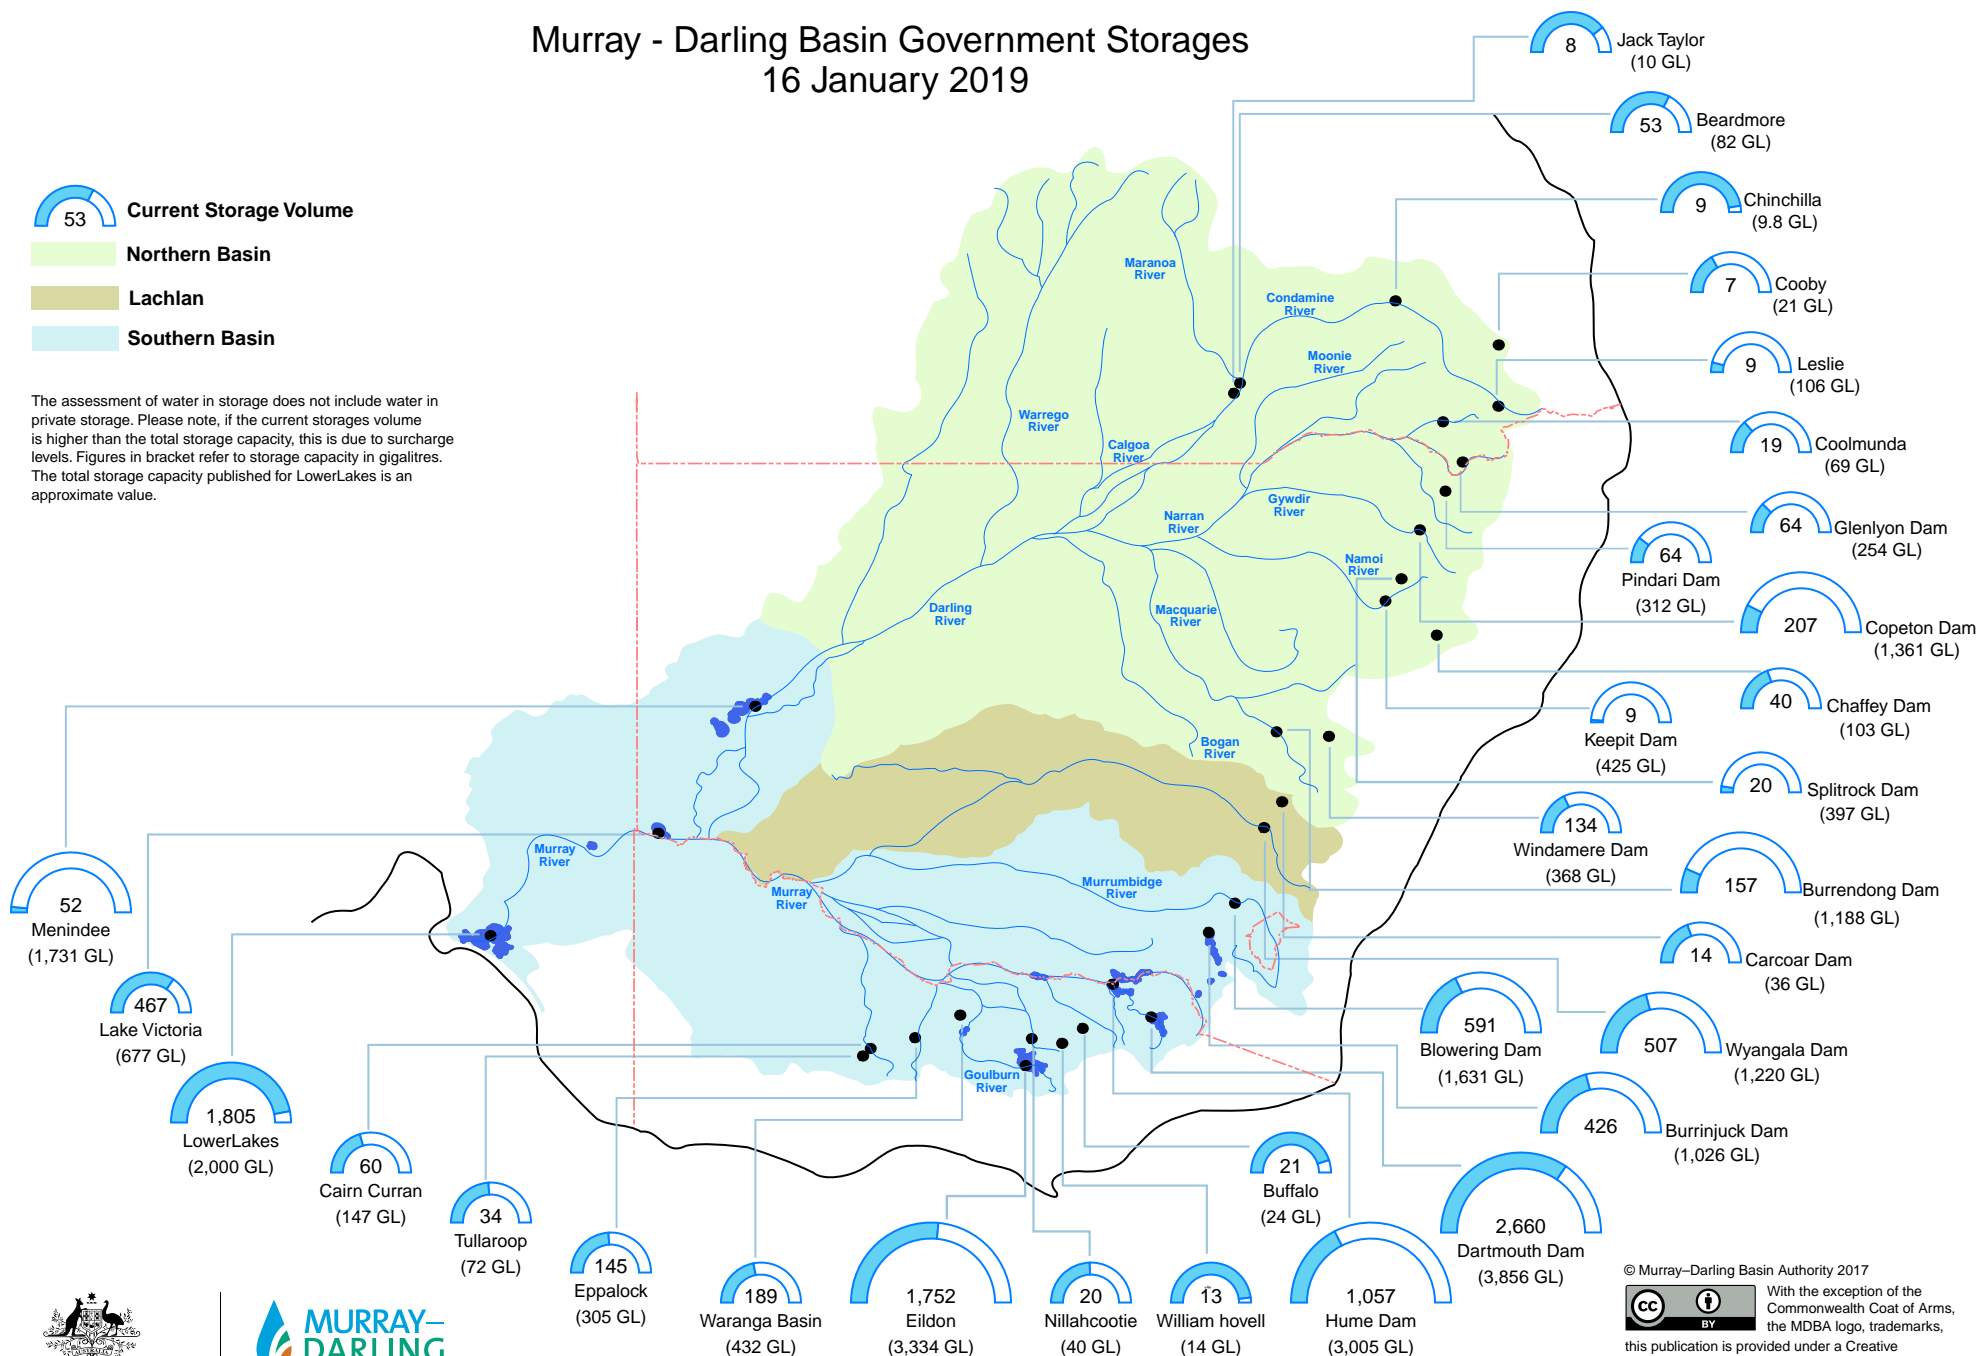

# Murray - Darling Basin Government Storages

## 16 January 2019

The assessment of water in storage does not include water in private storage. Please note, if the current storages volume is higher than the total storage capacity, this is due to surcharge levels. Figures in bracket refer to storage capacity in gigalitres. The total storage capacity published for LowerLakes is an approximate value.

© Murray-Darling Basin Authority 2017

With the exception of the Commonwealth Coat of Arms, the MDBA logo, trademarks, this publication is provided under a Creative Commons Attribution 4.0 licence. (<https://creativecommons.org/licenses/by/4.0>)