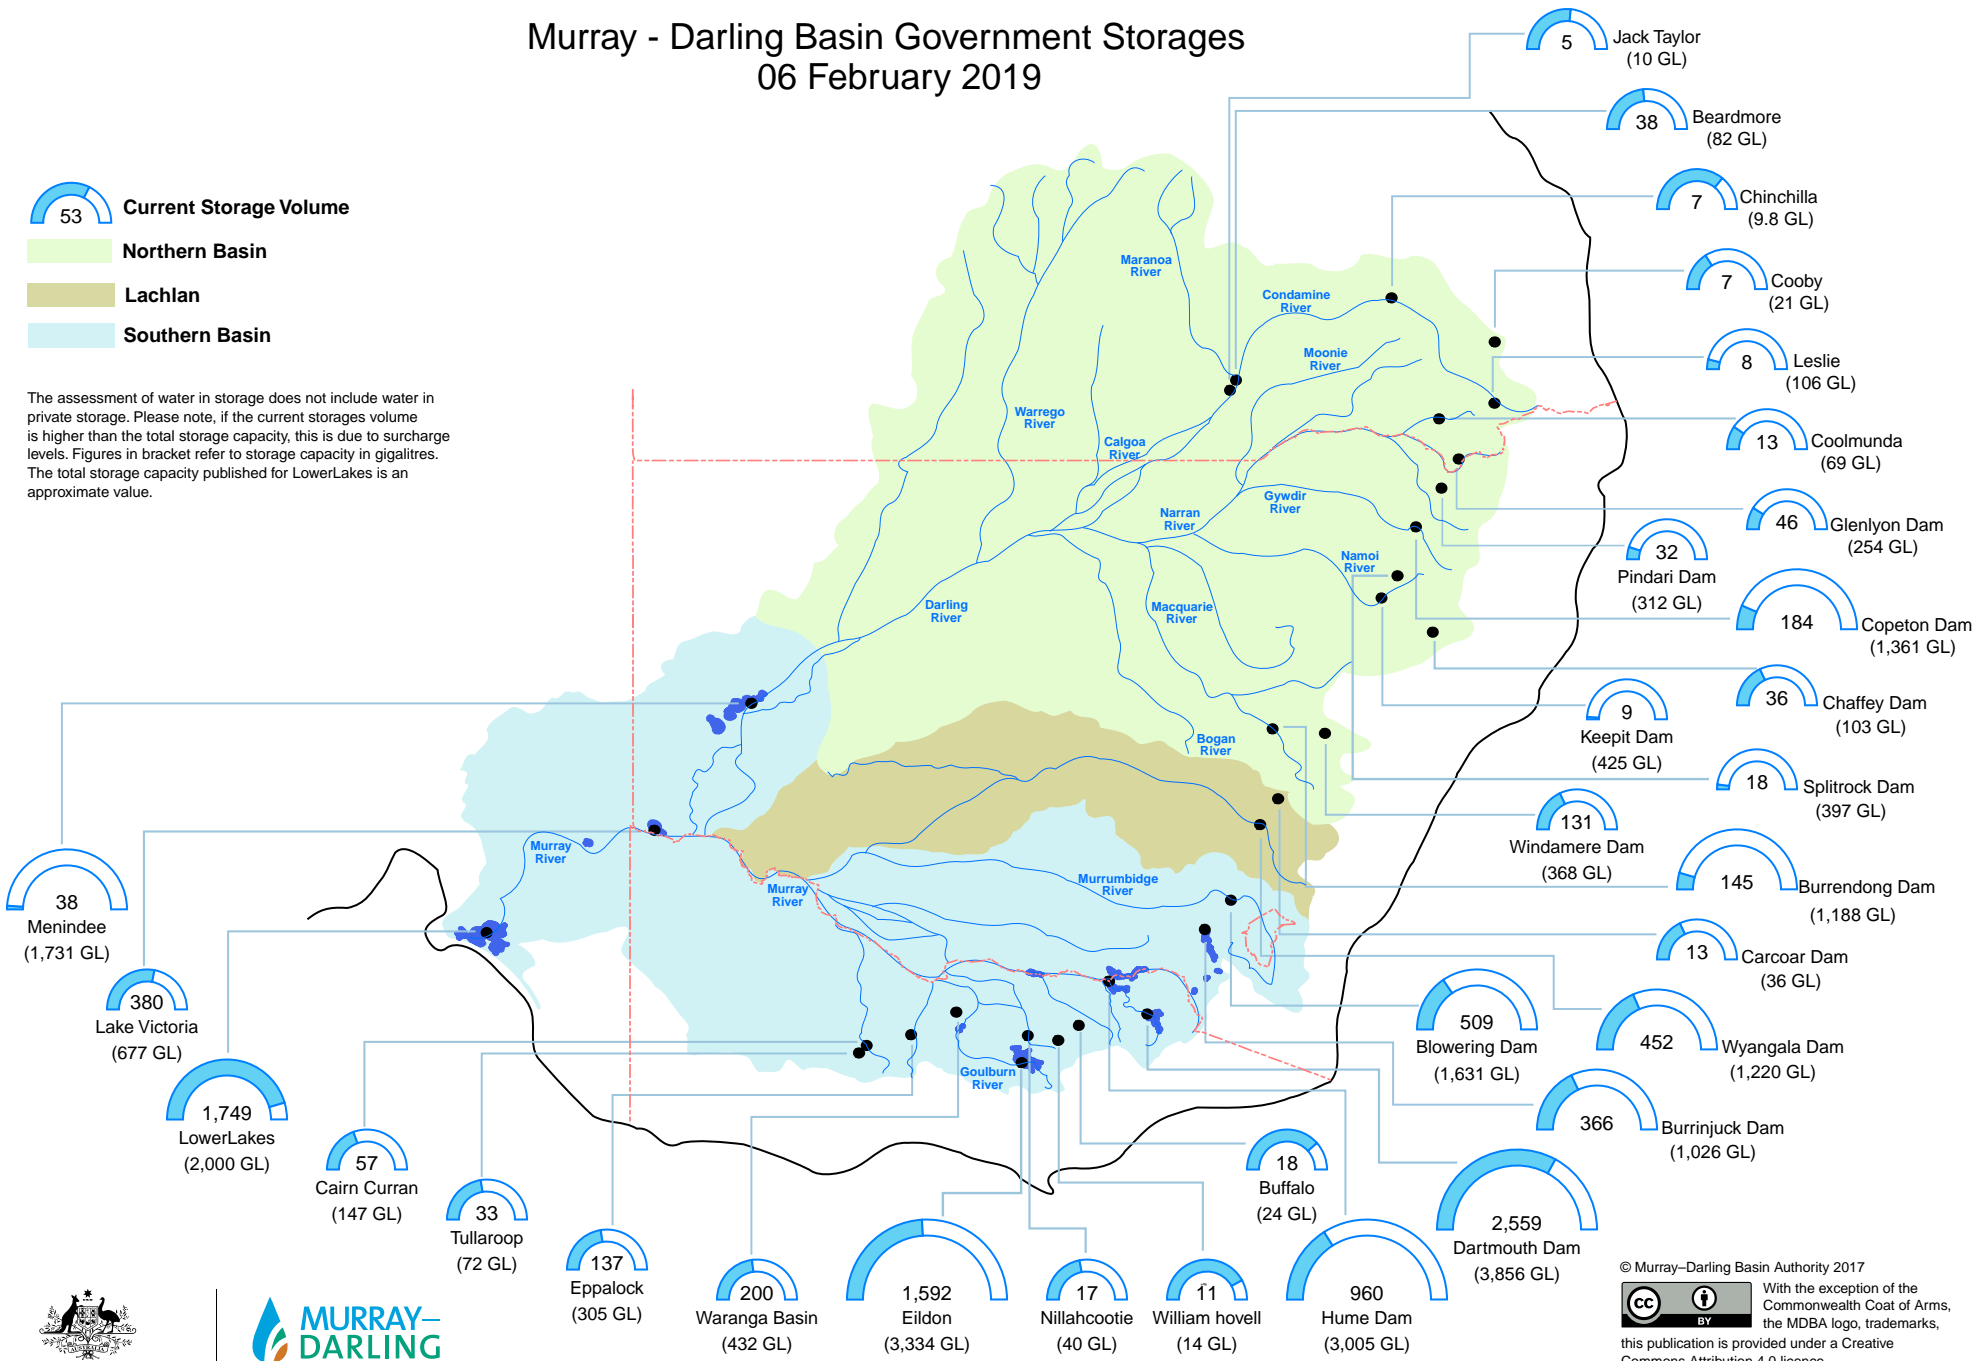

Murray - Darling Basin Government Storages

06 February 2019

53 Current Storage Volume

Northern Basin

Lachlan

Southern Basin

The assessment of water in storage does not include water in private storage. Please note, if the current storages volume is higher than the total storage capacity, this is due to surcharge levels. Figures in bracket refer to storage capacity in gigalitres. The total storage capacity published for LowerLakes is an approximate value.

© Murray-Darling Basin Authority 2017

With the exception of the Commonwealth Coat of Arms, the MDBA logo, trademarks, this publication is provided under a Creative Commons Attribution 4.0 licence. (<https://creativecommons.org/licenses/by/4.0>)