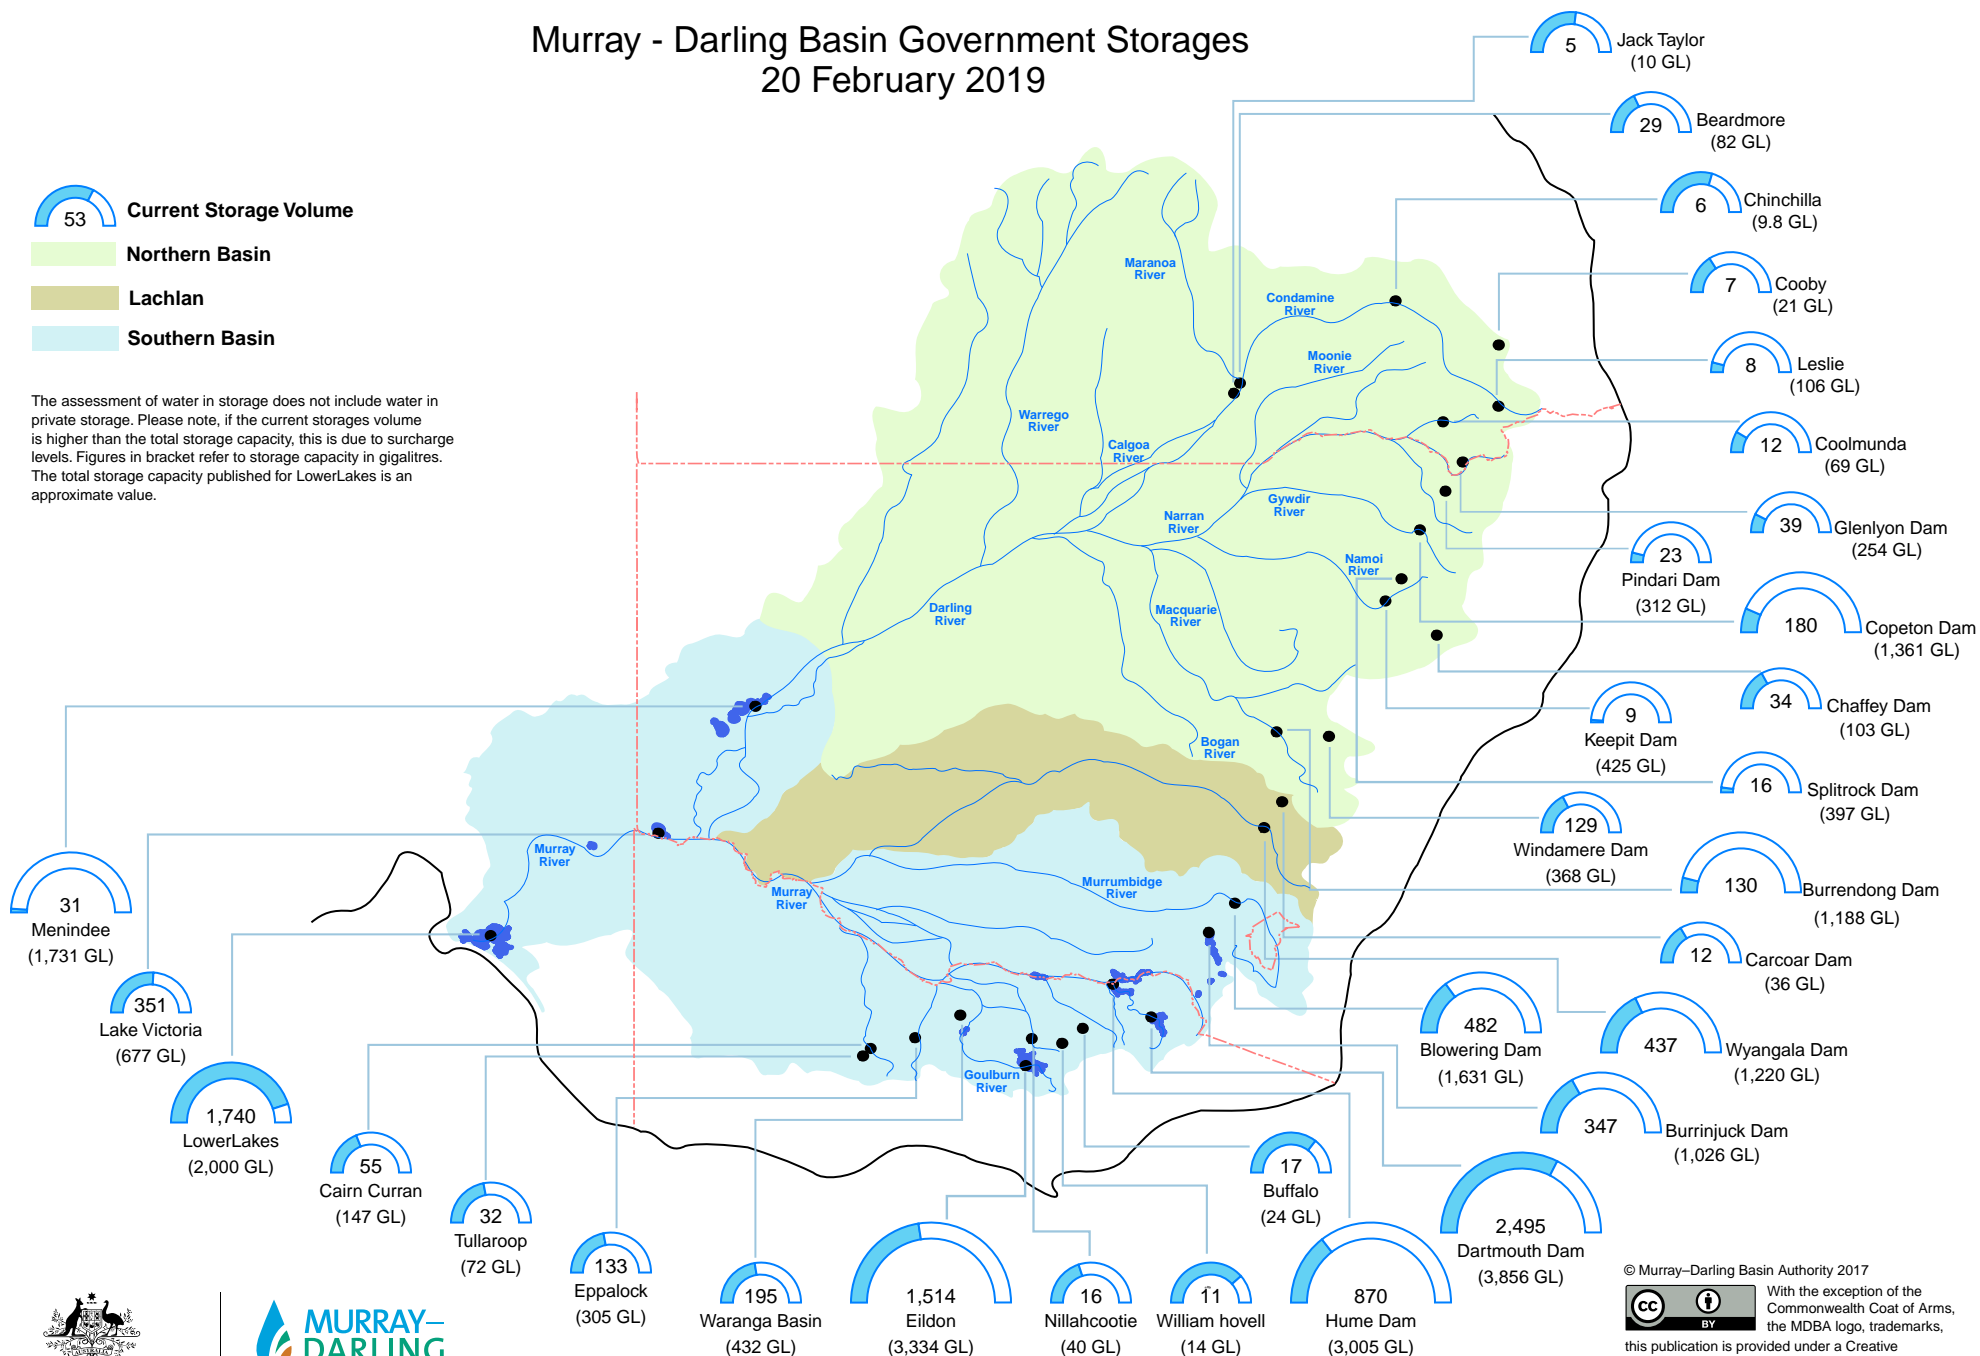

# Murray - Darling Basin Government Storages

## 20 February 2019

 **Current Storage Volume**

 **Northern Basin**

 **Lachlan**

 **Southern Basin**

The assessment of water in storage does not include water in private storage. Please note, if the current storages volume is higher than the total storage capacity, this is due to surcharge levels. Figures in bracket refer to storage capacity in gigalitres. The total storage capacity published for LowerLakes is an approximate value.

© Murray-Darling Basin Authority 2017  
 With the exception of the Commonwealth Coat of Arms, the MDBA logo, trademarks, this publication is provided under a Creative Commons Attribution 4.0 licence.  
<https://creativecommons.org/licenses/by/4.0>