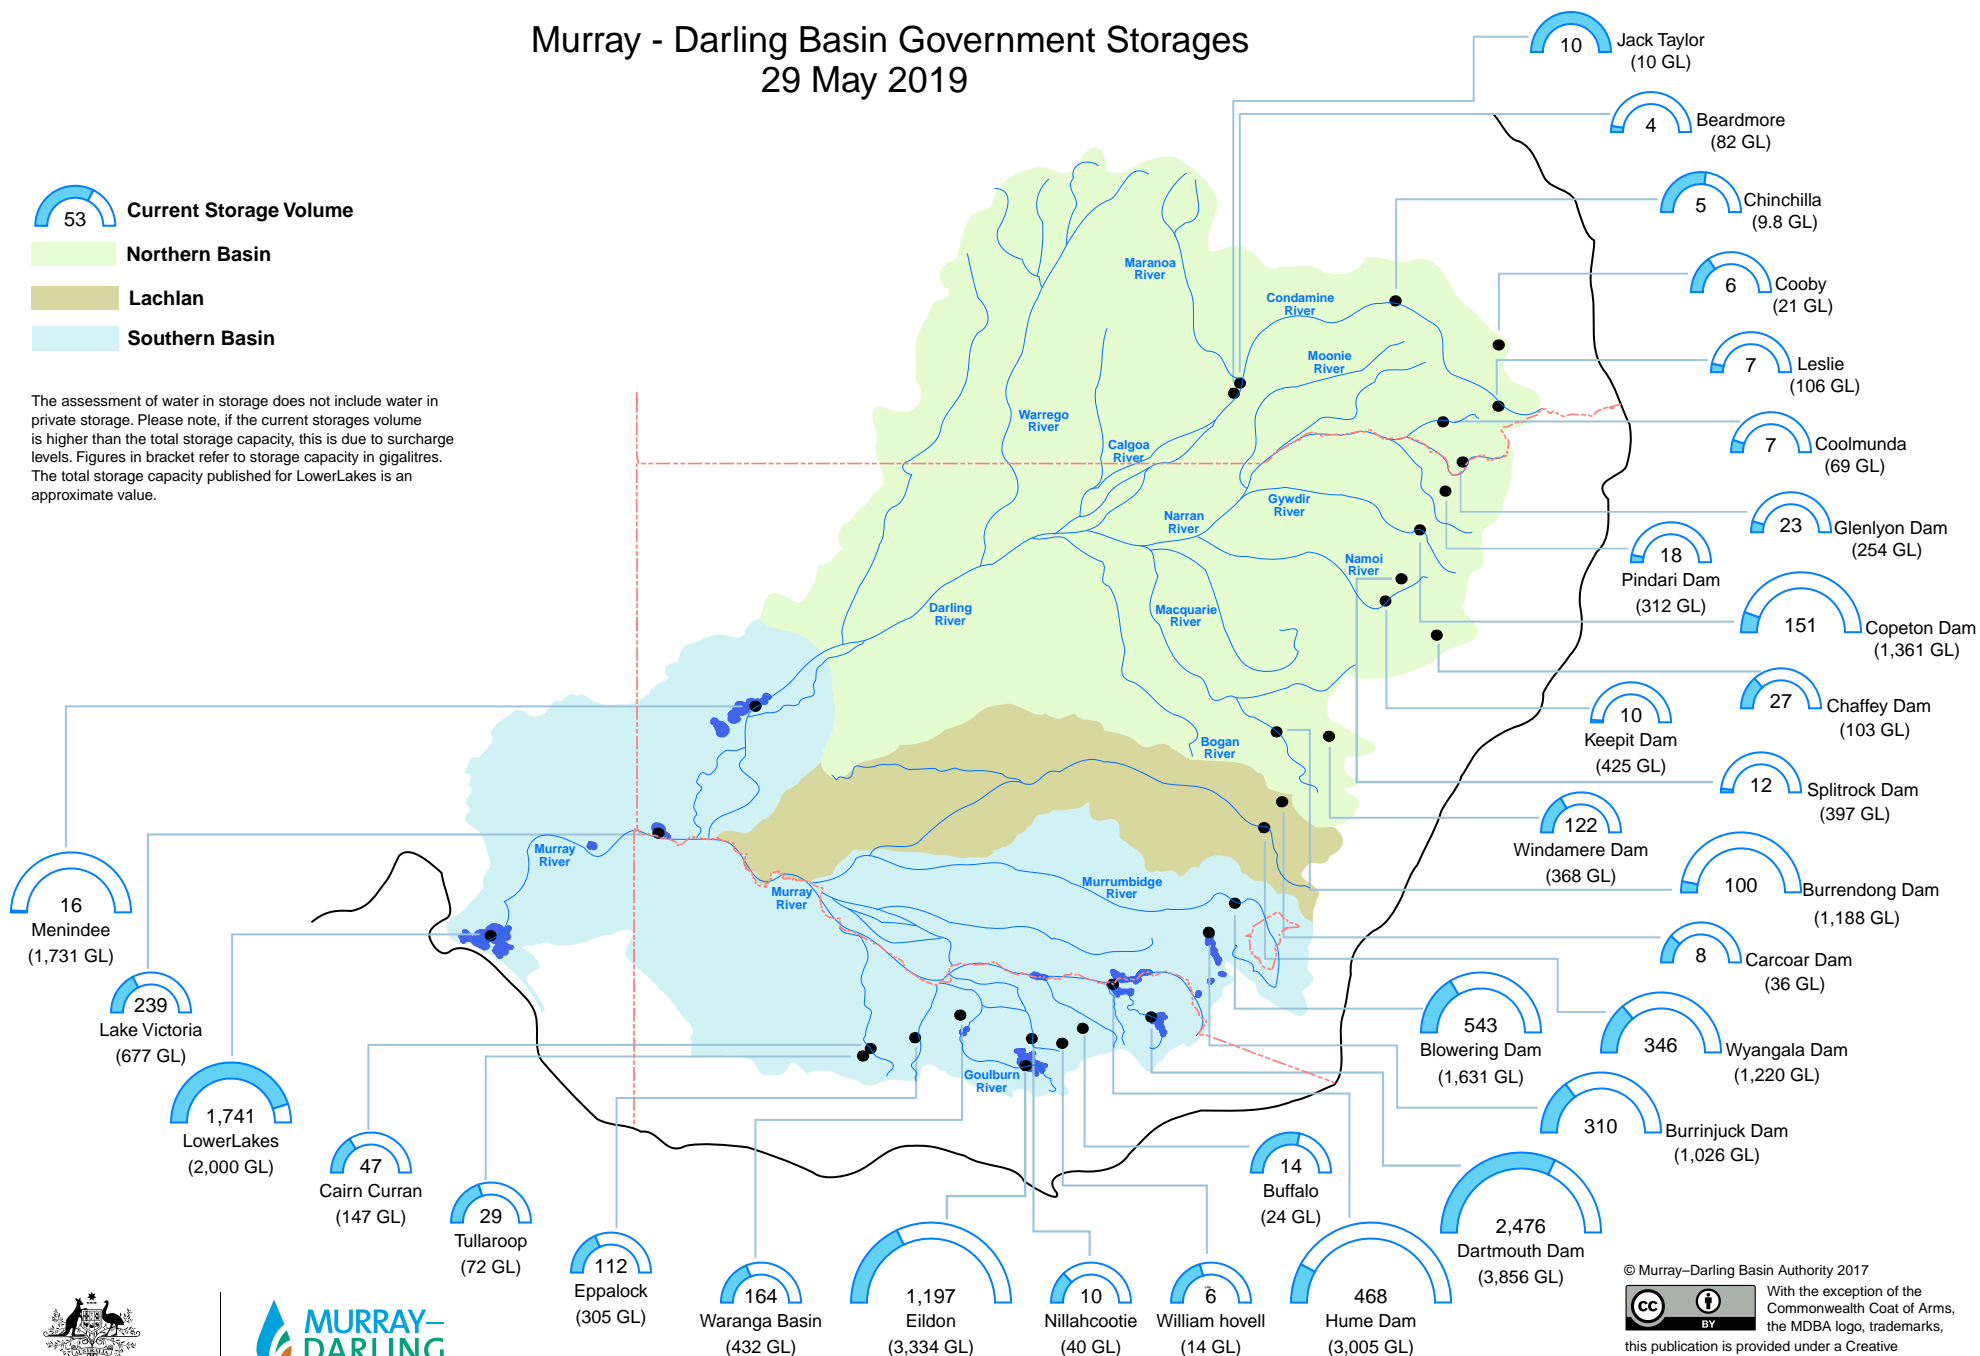

Murray - Darling Basin Government Storages

29 May 2019

53 Current Storage Volume

Northern Basin

Lachlan

Southern Basin

The assessment of water in storage does not include water in private storage. Please note, if the current storages volume is higher than the total storage capacity, this is due to surcharge levels. Figures in bracket refer to storage capacity in gigalitres. The total storage capacity published for LowerLakes is an approximate value.

© Murray-Darling Basin Authority 2017
 With the exception of the Commonwealth Coat of Arms, the MDBA logo, trademarks, this publication is provided under a Creative Commons Attribution 4.0 licence.
<https://creativecommons.org/licenses/by/4.0>