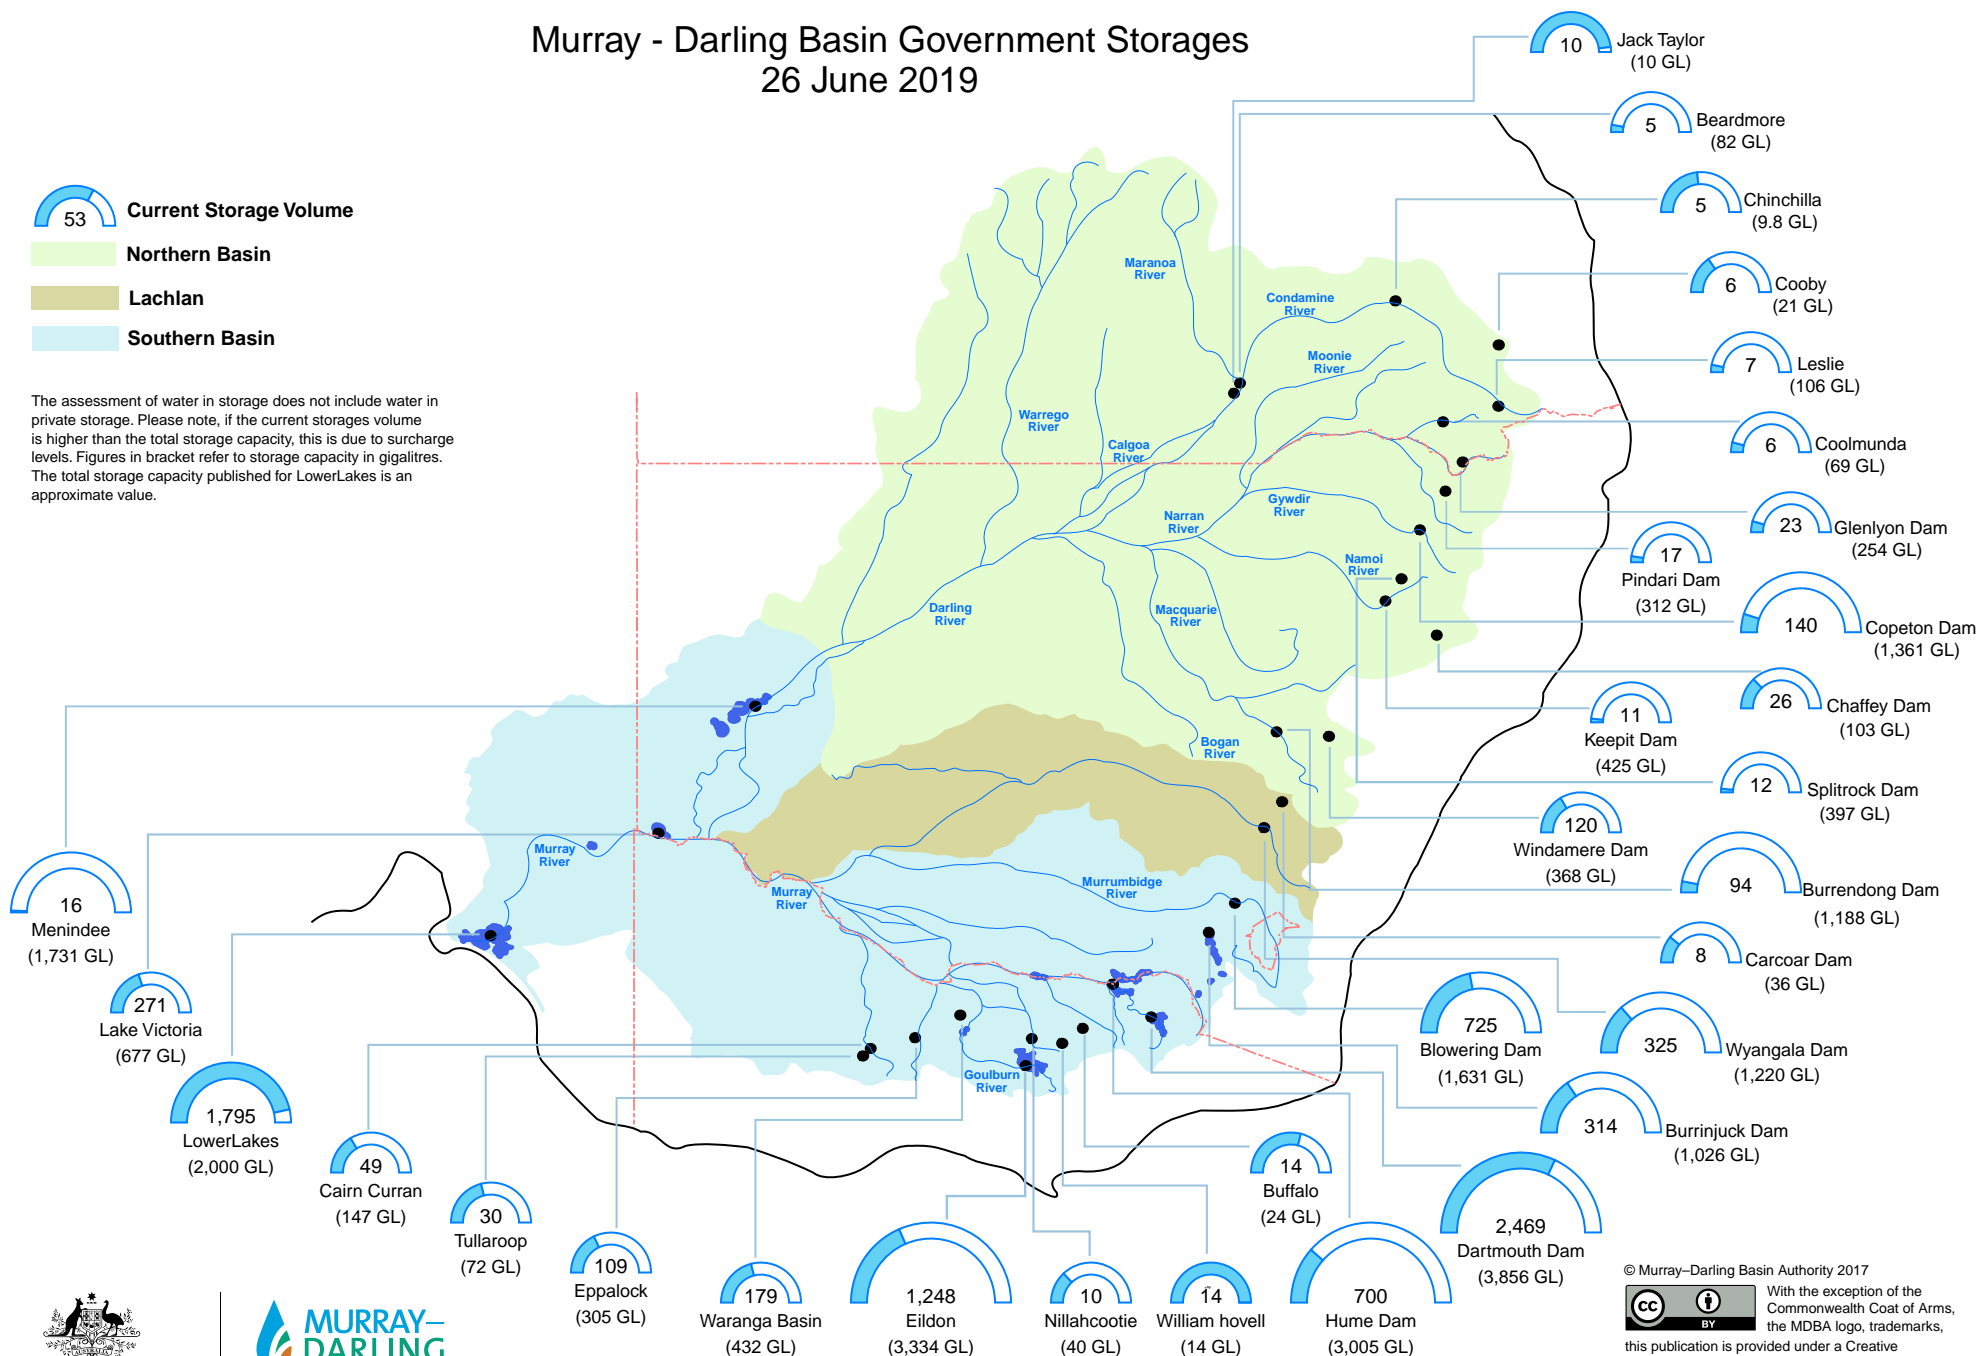

# Murray - Darling Basin Government Storages

## 26 June 2019

**53** Current Storage Volume

Northern Basin

Lachlan

Southern Basin

The assessment of water in storage does not include water in private storage. Please note, if the current storages volume is higher than the total storage capacity, this is due to surcharge levels. Figures in bracket refer to storage capacity in gigalitres. The total storage capacity published for LowerLakes is an approximate value.

© Murray-Darling Basin Authority 2017  
 With the exception of the Commonwealth Coat of Arms, the MDBA logo, trademarks, this publication is provided under a Creative Commons Attribution 4.0 licence.  
<https://creativecommons.org/licenses/by/4.0>