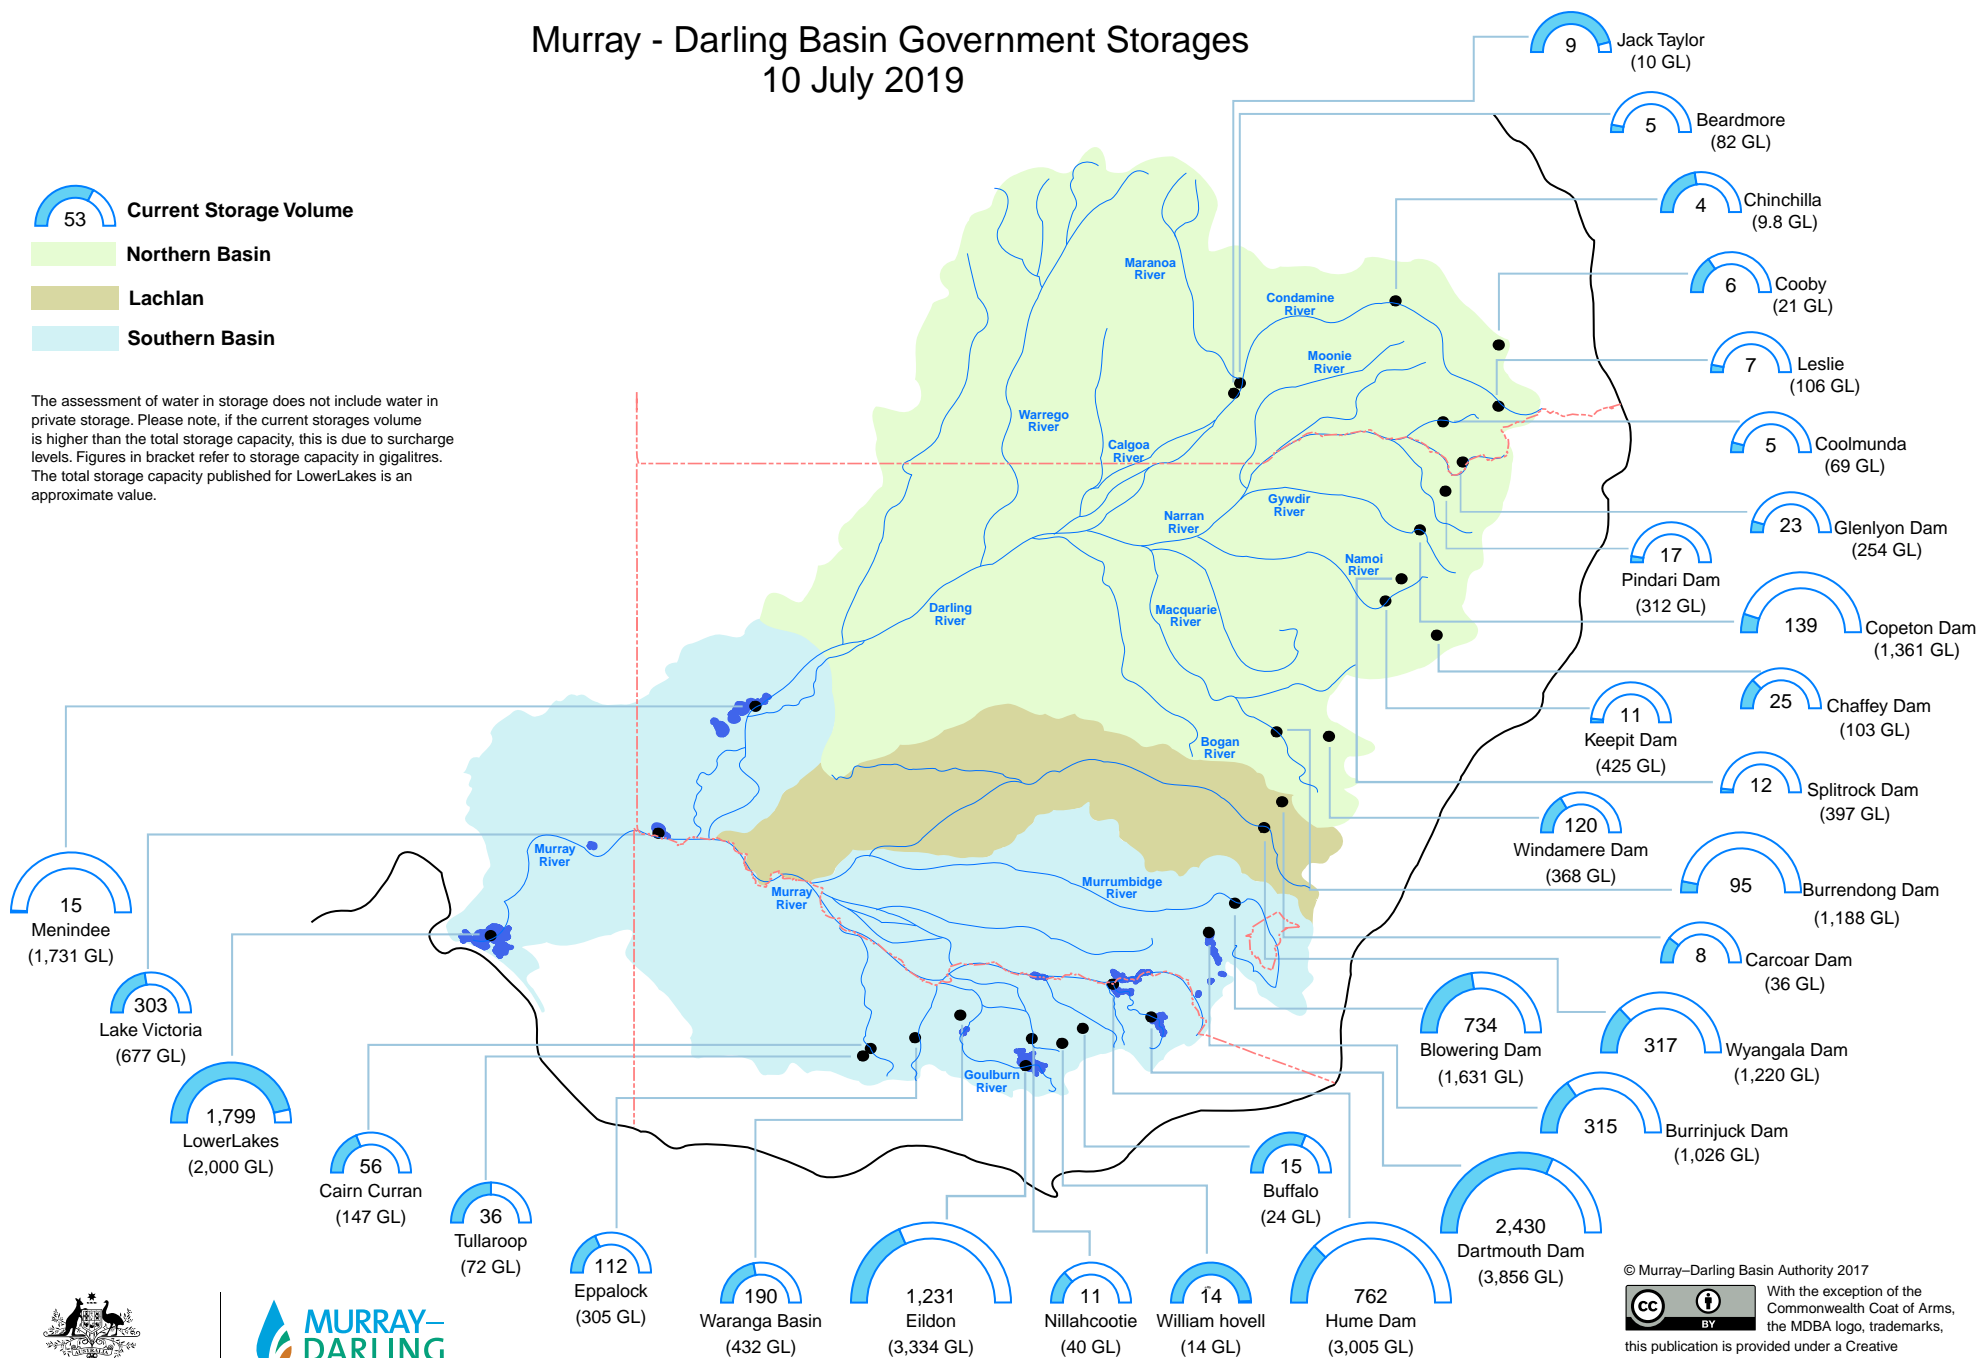

Murray - Darling Basin Government Storages

10 July 2019

 **Current Storage Volume**

 **Northern Basin**

 **Lachlan**

 **Southern Basin**

The assessment of water in storage does not include water in private storage. Please note, if the current storages volume is higher than the total storage capacity, this is due to surcharge levels. Figures in bracket refer to storage capacity in gigalitres. The total storage capacity published for LowerLakes is an approximate value.

© Murray-Darling Basin Authority 2017
 With the exception of the Commonwealth Coat of Arms, the MDBA logo, trademarks, this publication is provided under a Creative Commons Attribution 4.0 licence.
<https://creativecommons.org/licenses/by/4.0>