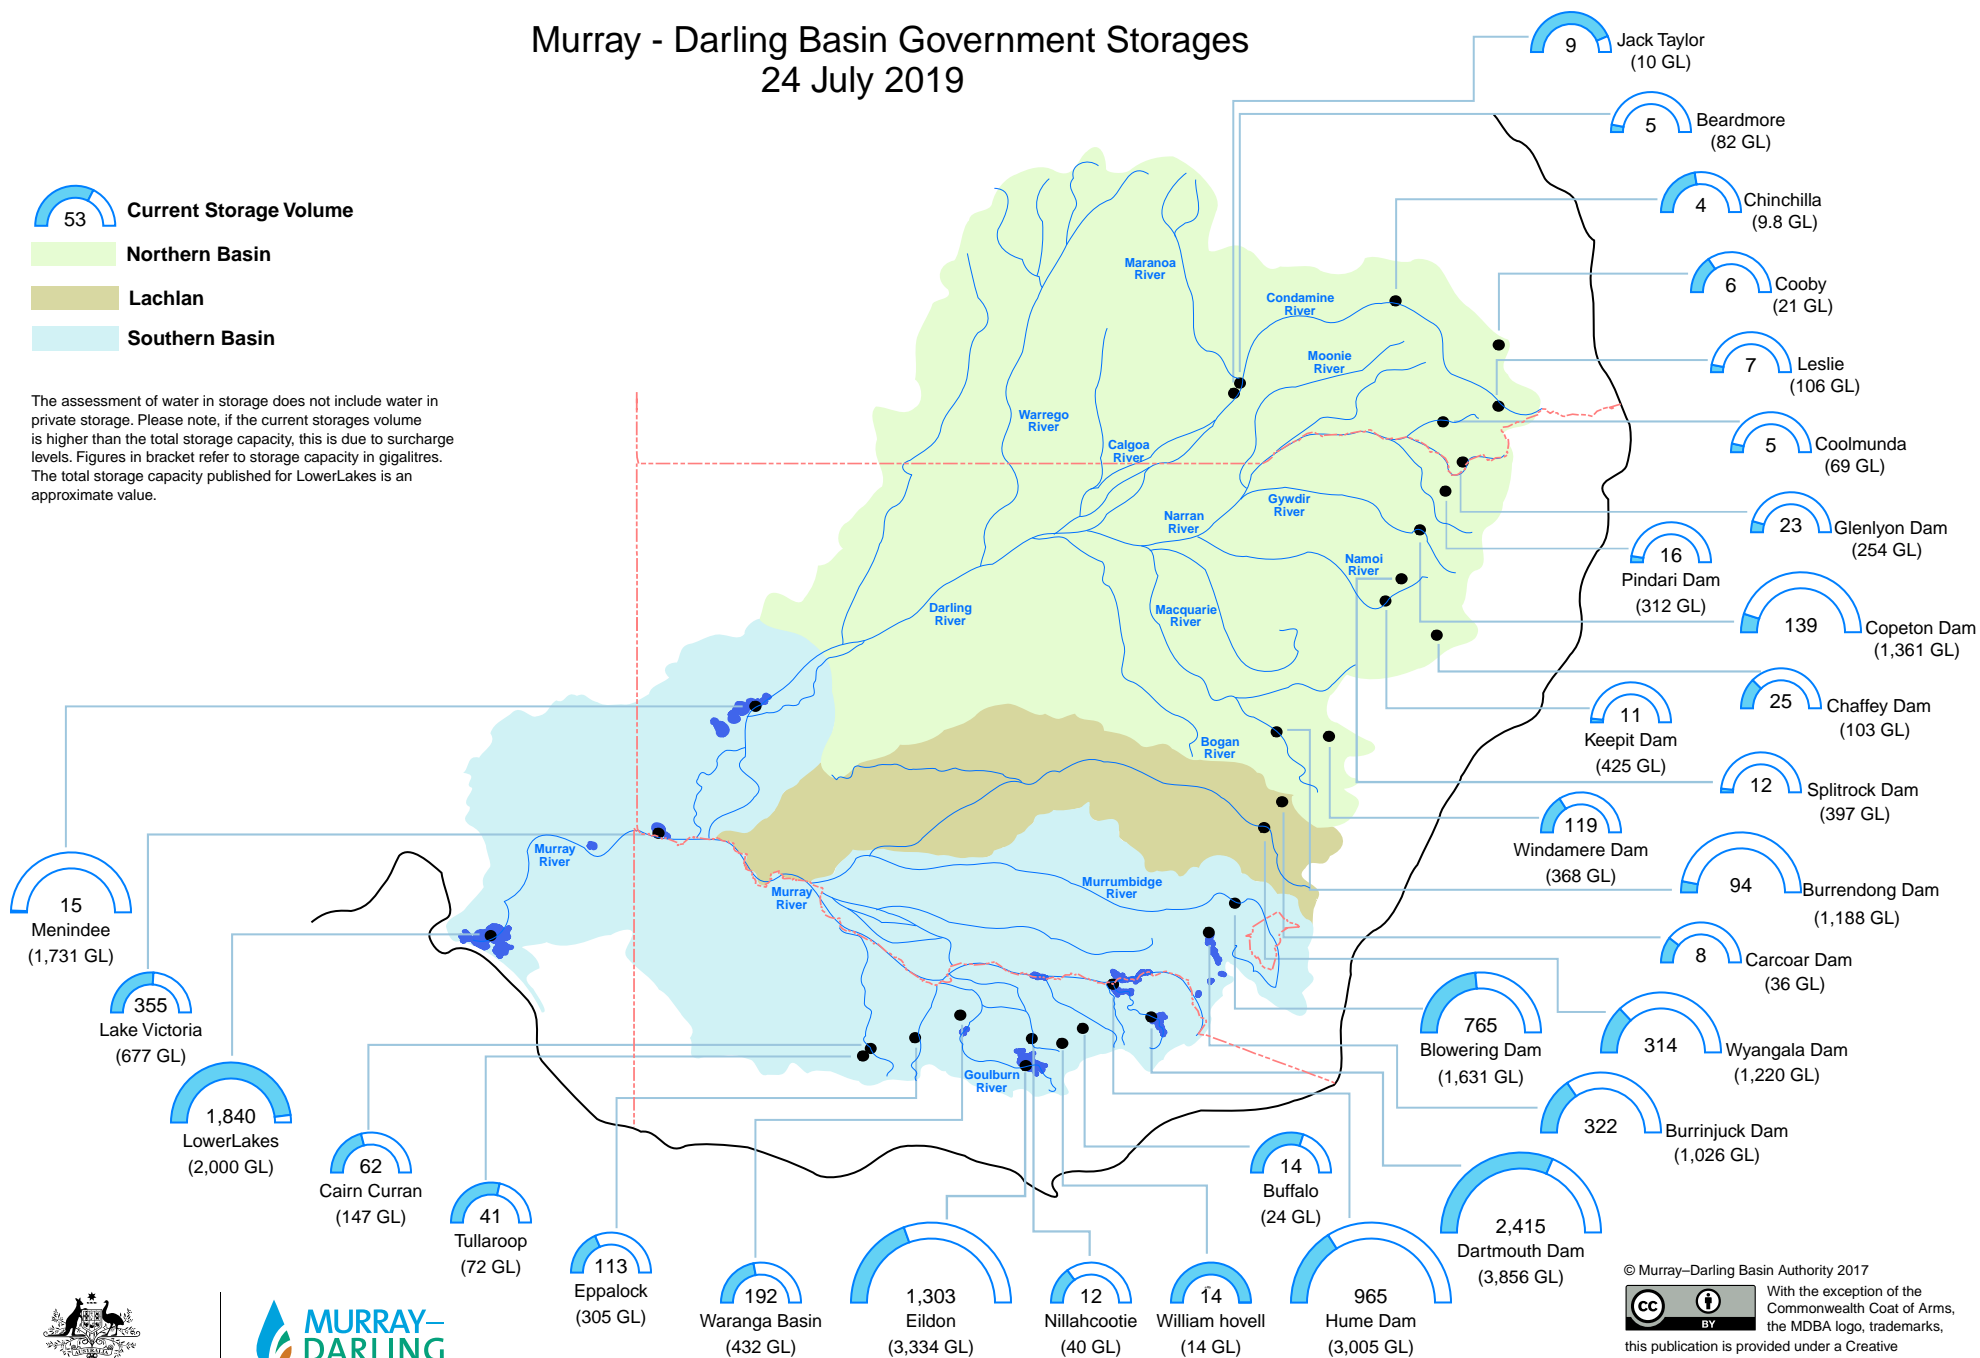

Murray - Darling Basin Government Storages

24 July 2019

 **Current Storage Volume**

 **Northern Basin**

 **Lachlan**

 **Southern Basin**

The assessment of water in storage does not include water in private storage. Please note, if the current storages volume is higher than the total storage capacity, this is due to surcharge levels. Figures in bracket refer to storage capacity in gigalitres. The total storage capacity published for LowerLakes is an approximate value.

© Murray-Darling Basin Authority 2017
 With the exception of the Commonwealth Coat of Arms, the MDBA logo, trademarks, this publication is provided under a Creative Commons Attribution 4.0 licence.
<https://creativecommons.org/licenses/by/4.0>