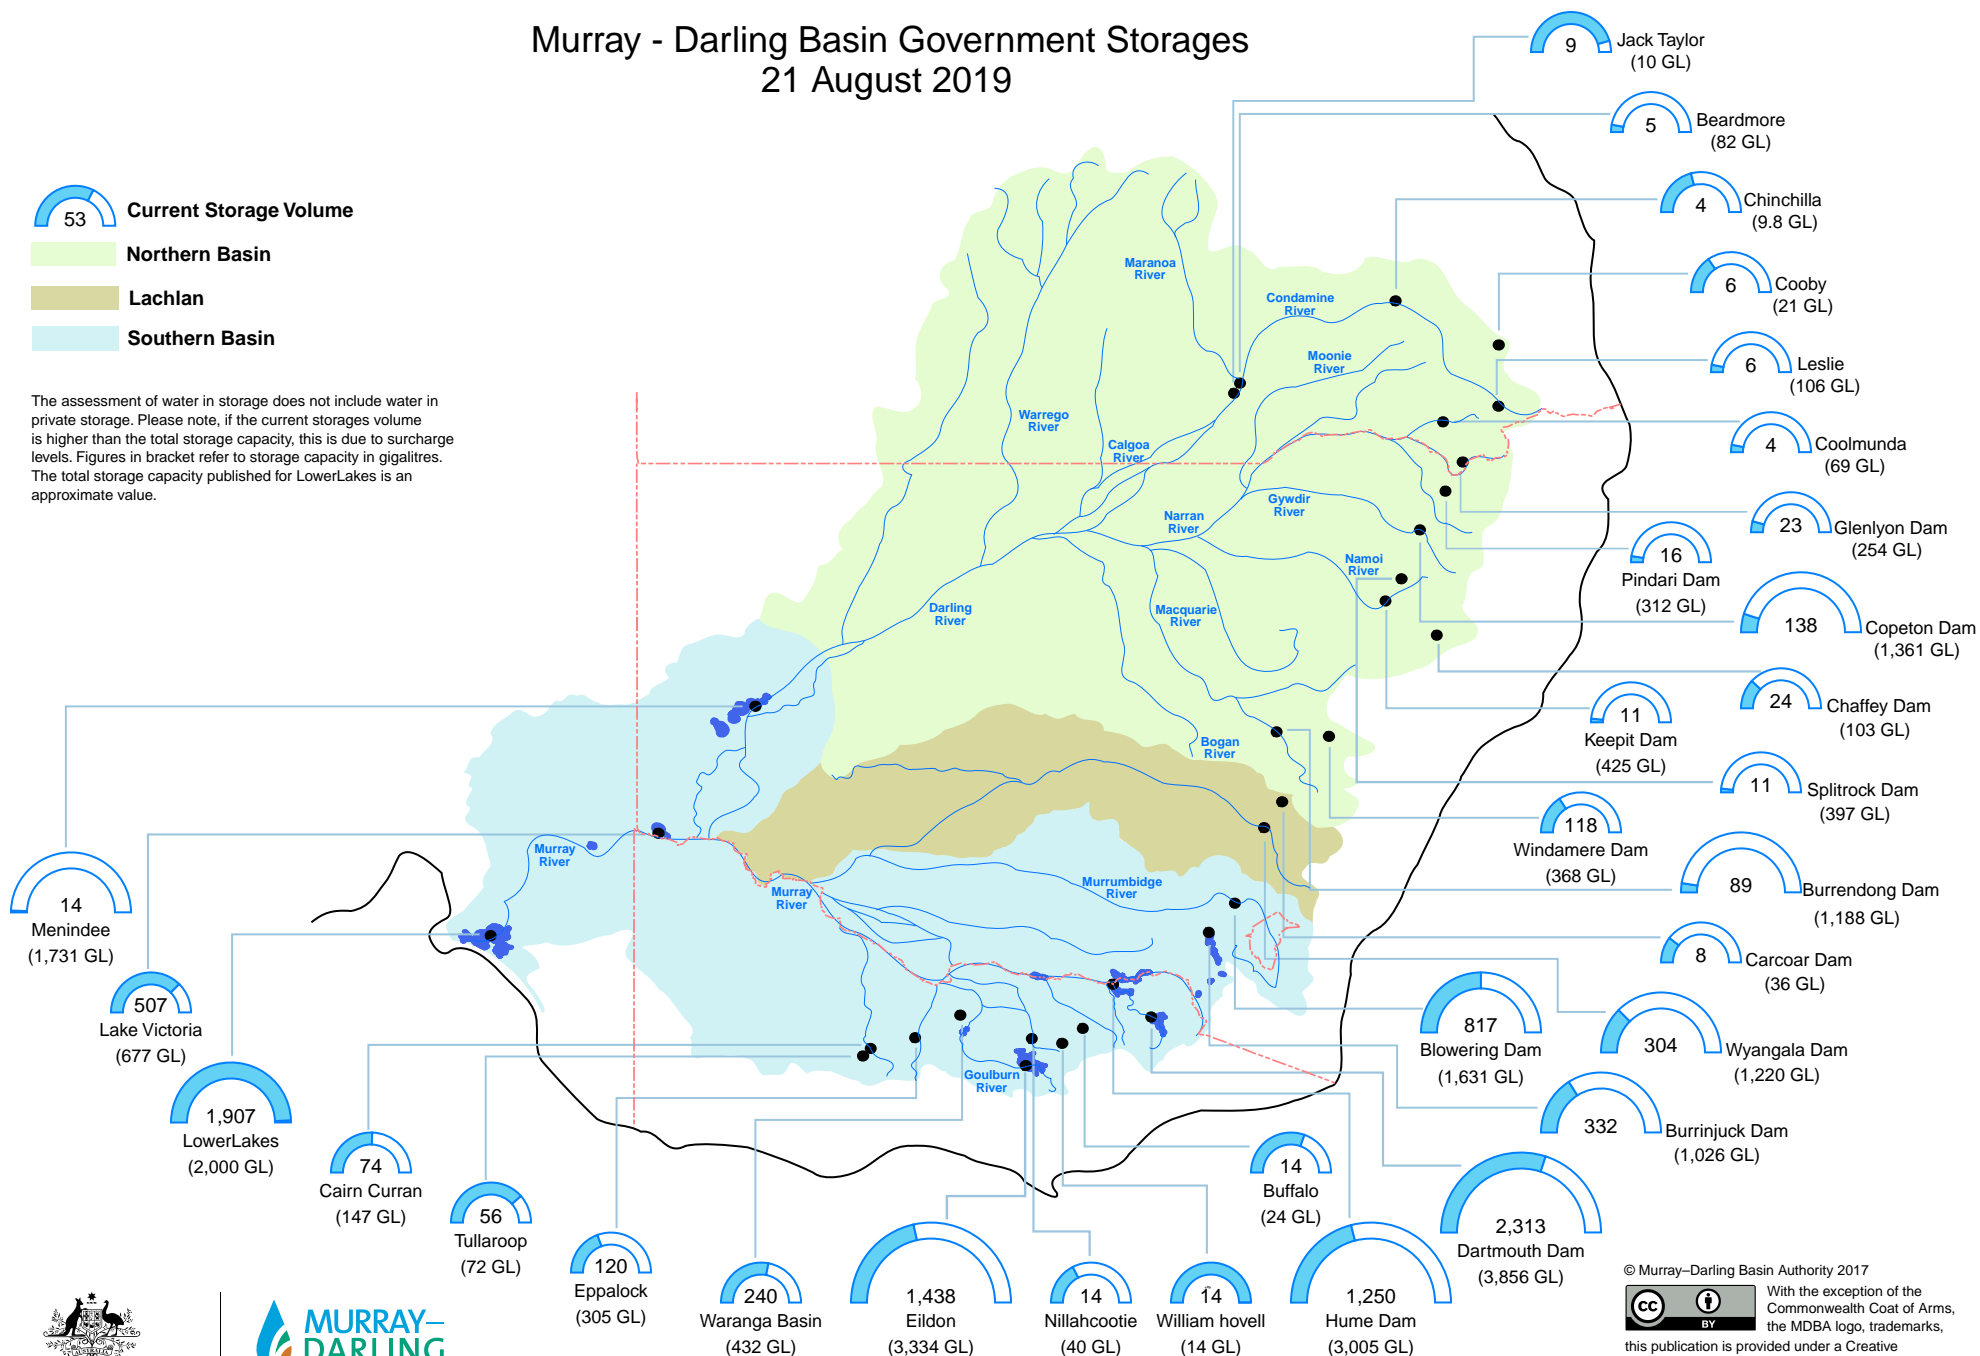

Murray - Darling Basin Government Storages

21 August 2019

The assessment of water in storage does not include water in private storage. Please note, if the current storages volume is higher than the total storage capacity, this is due to surcharge levels. Figures in bracket refer to storage capacity in gigalitres. The total storage capacity published for LowerLakes is an approximate value.

© Murray-Darling Basin Authority 2017

With the exception of the Commonwealth Coat of Arms, the MDBA logo, trademarks, this publication is provided under a Creative Commons Attribution 4.0 licence. (<https://creativecommons.org/licenses/by/4.0>)