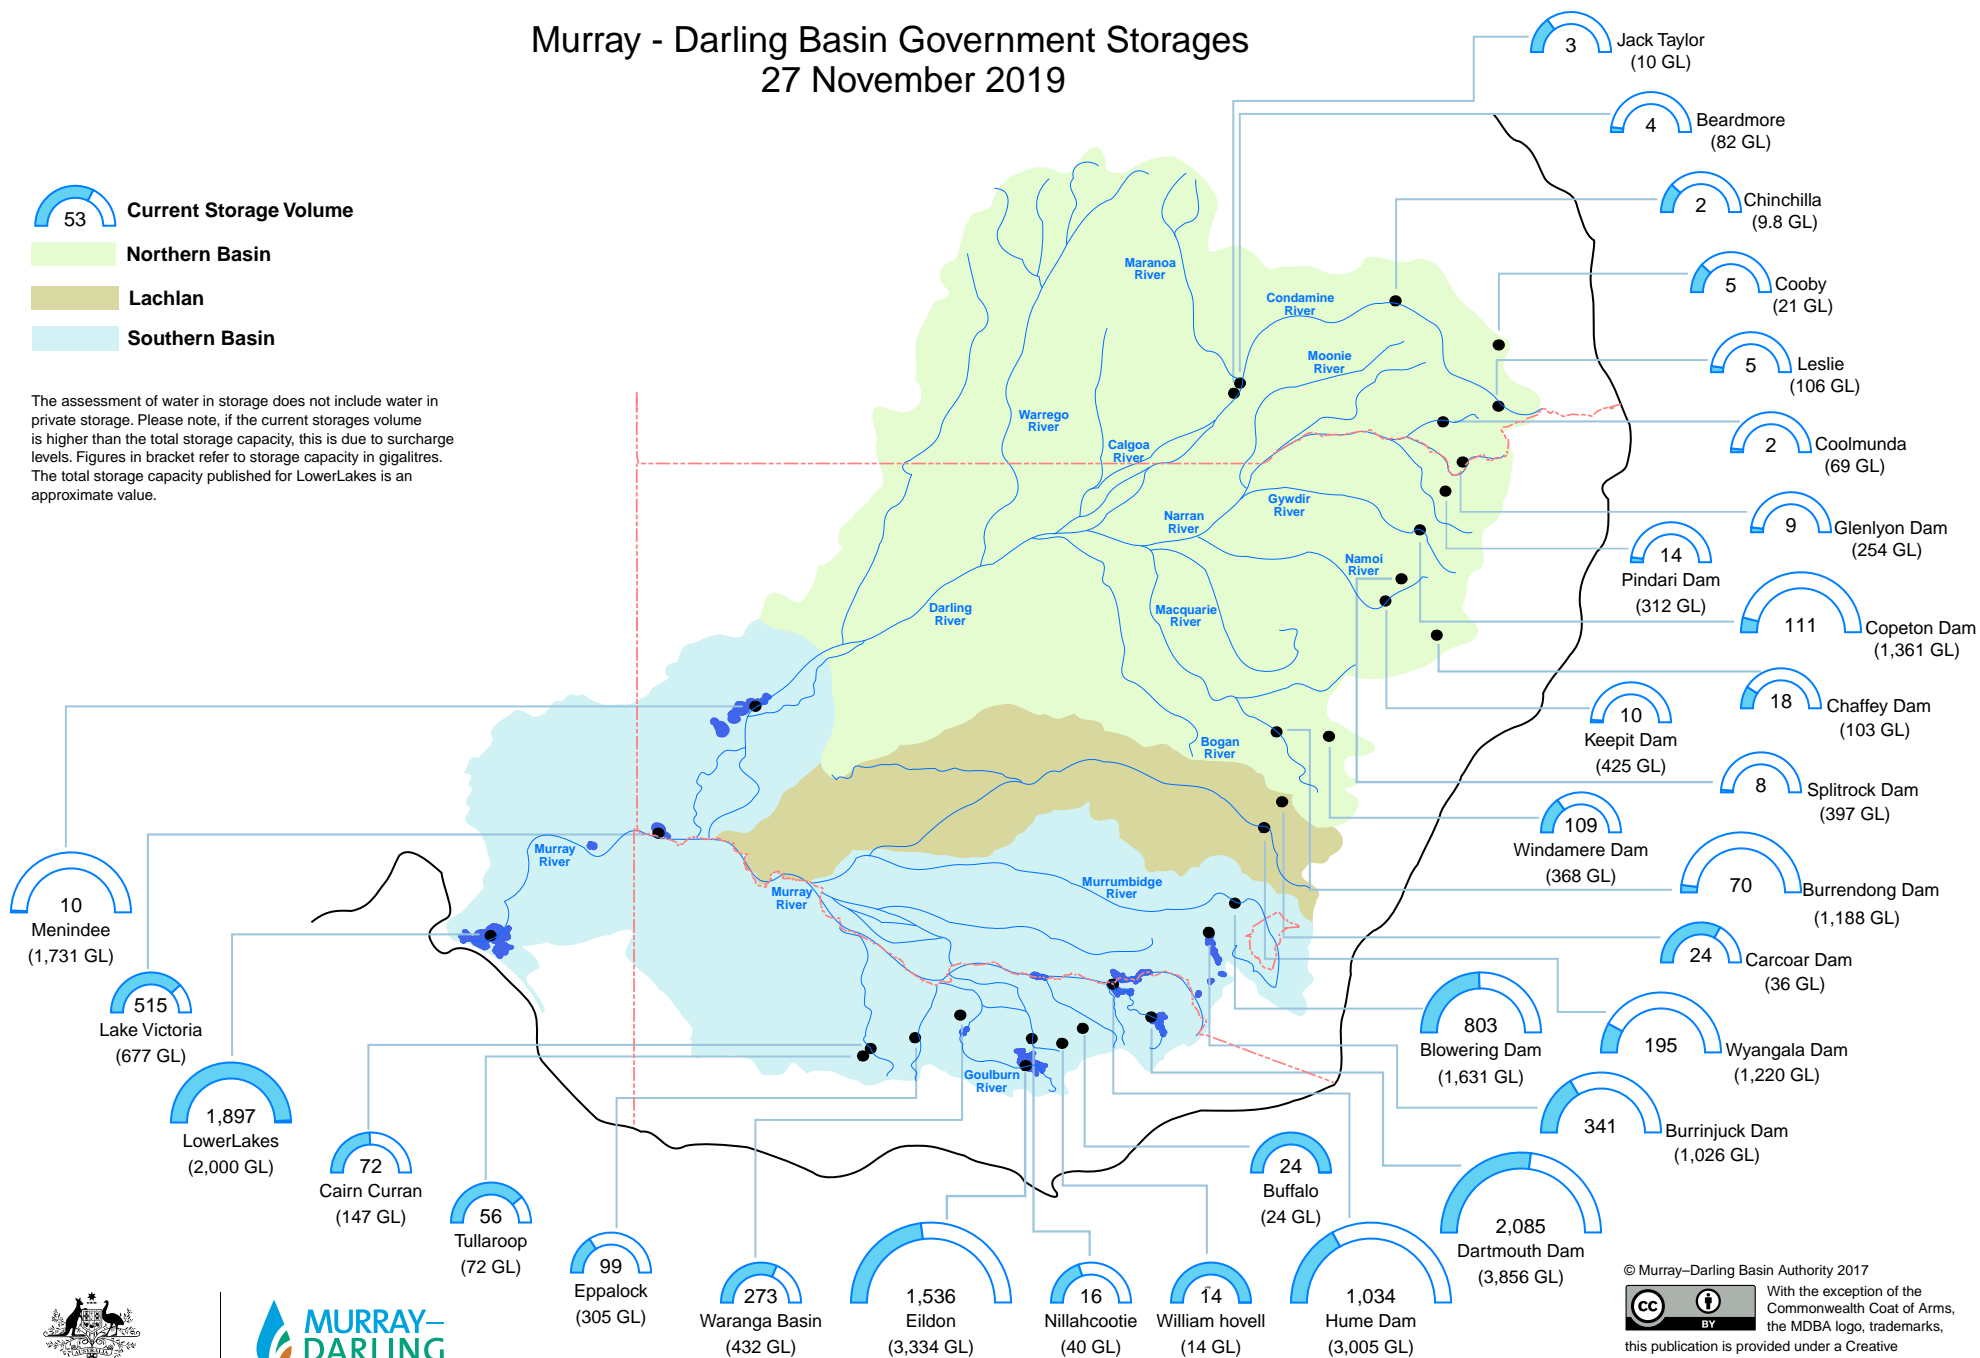

# Murray - Darling Basin Government Storages

## 27 November 2019

 **Current Storage Volume**

 **Northern Basin**

 **Lachlan**

 **Southern Basin**

The assessment of water in storage does not include water in private storage. Please note, if the current storages volume is higher than the total storage capacity, this is due to surcharge levels. Figures in bracket refer to storage capacity in gigalitres. The total storage capacity published for LowerLakes is an approximate value.

© Murray-Darling Basin Authority 2017  
 With the exception of the Commonwealth Coat of Arms, the MDBA logo, trademarks, this publication is provided under a Creative Commons Attribution 4.0 licence.  
<https://creativecommons.org/licenses/by/4.0>