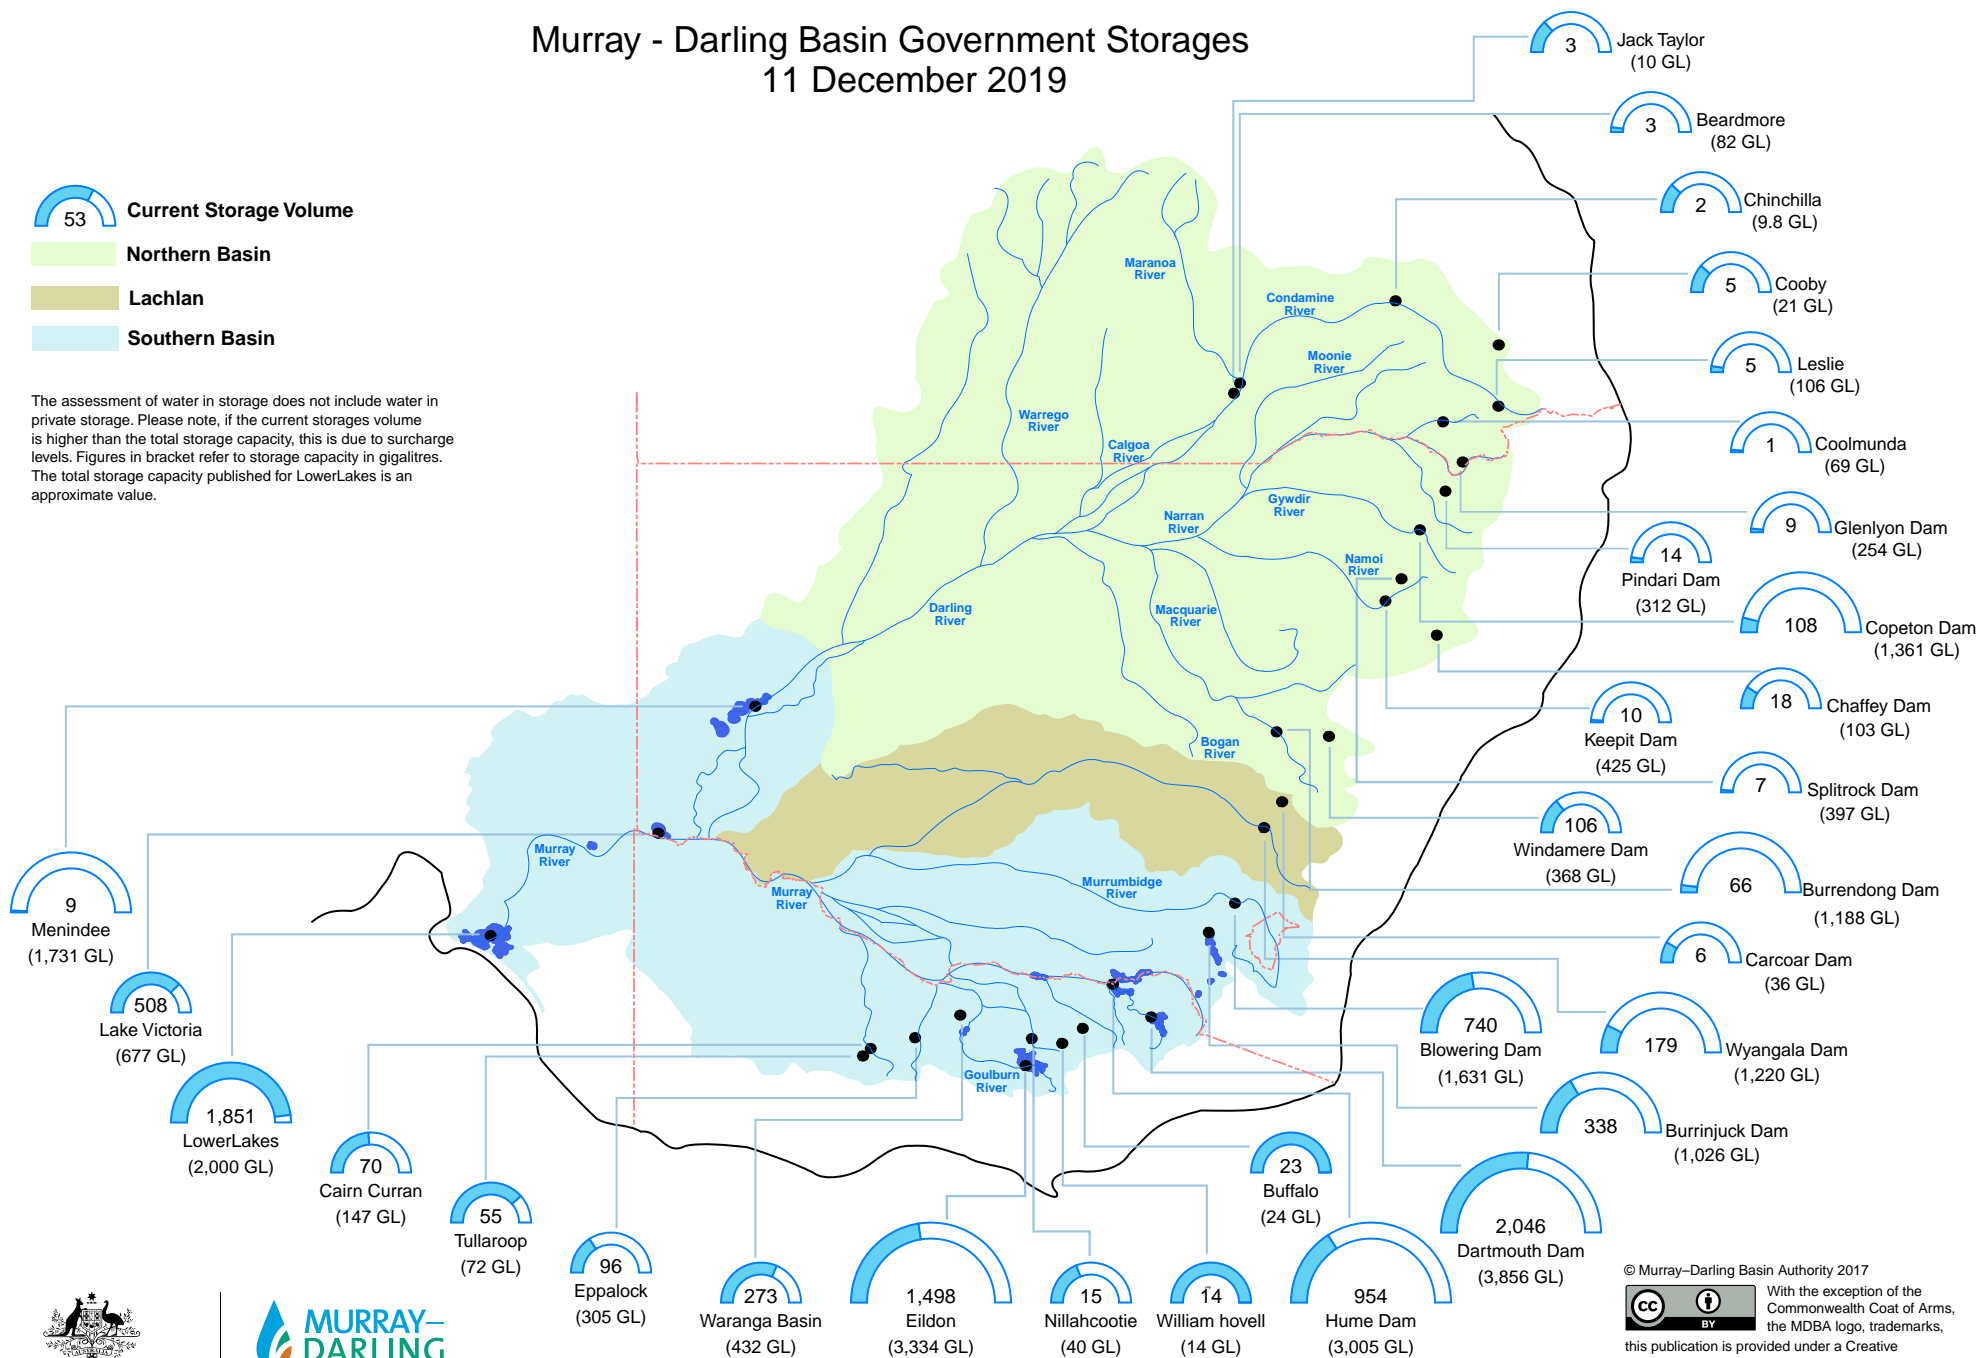

# Murray - Darling Basin Government Storages

## 11 December 2019

 **53** Current Storage Volume

 Northern Basin

 Lachlan

 Southern Basin

The assessment of water in storage does not include water in private storage. Please note, if the current storages volume is higher than the total storage capacity, this is due to surcharge levels. Figures in bracket refer to storage capacity in gigalitres. The total storage capacity published for LowerLakes is an approximate value.

© Murray-Darling Basin Authority 2017  
 With the exception of the Commonwealth Coat of Arms, the MDBA logo, trademarks, this publication is provided under a Creative Commons Attribution 4.0 licence.  
<https://creativecommons.org/licenses/by/4.0>