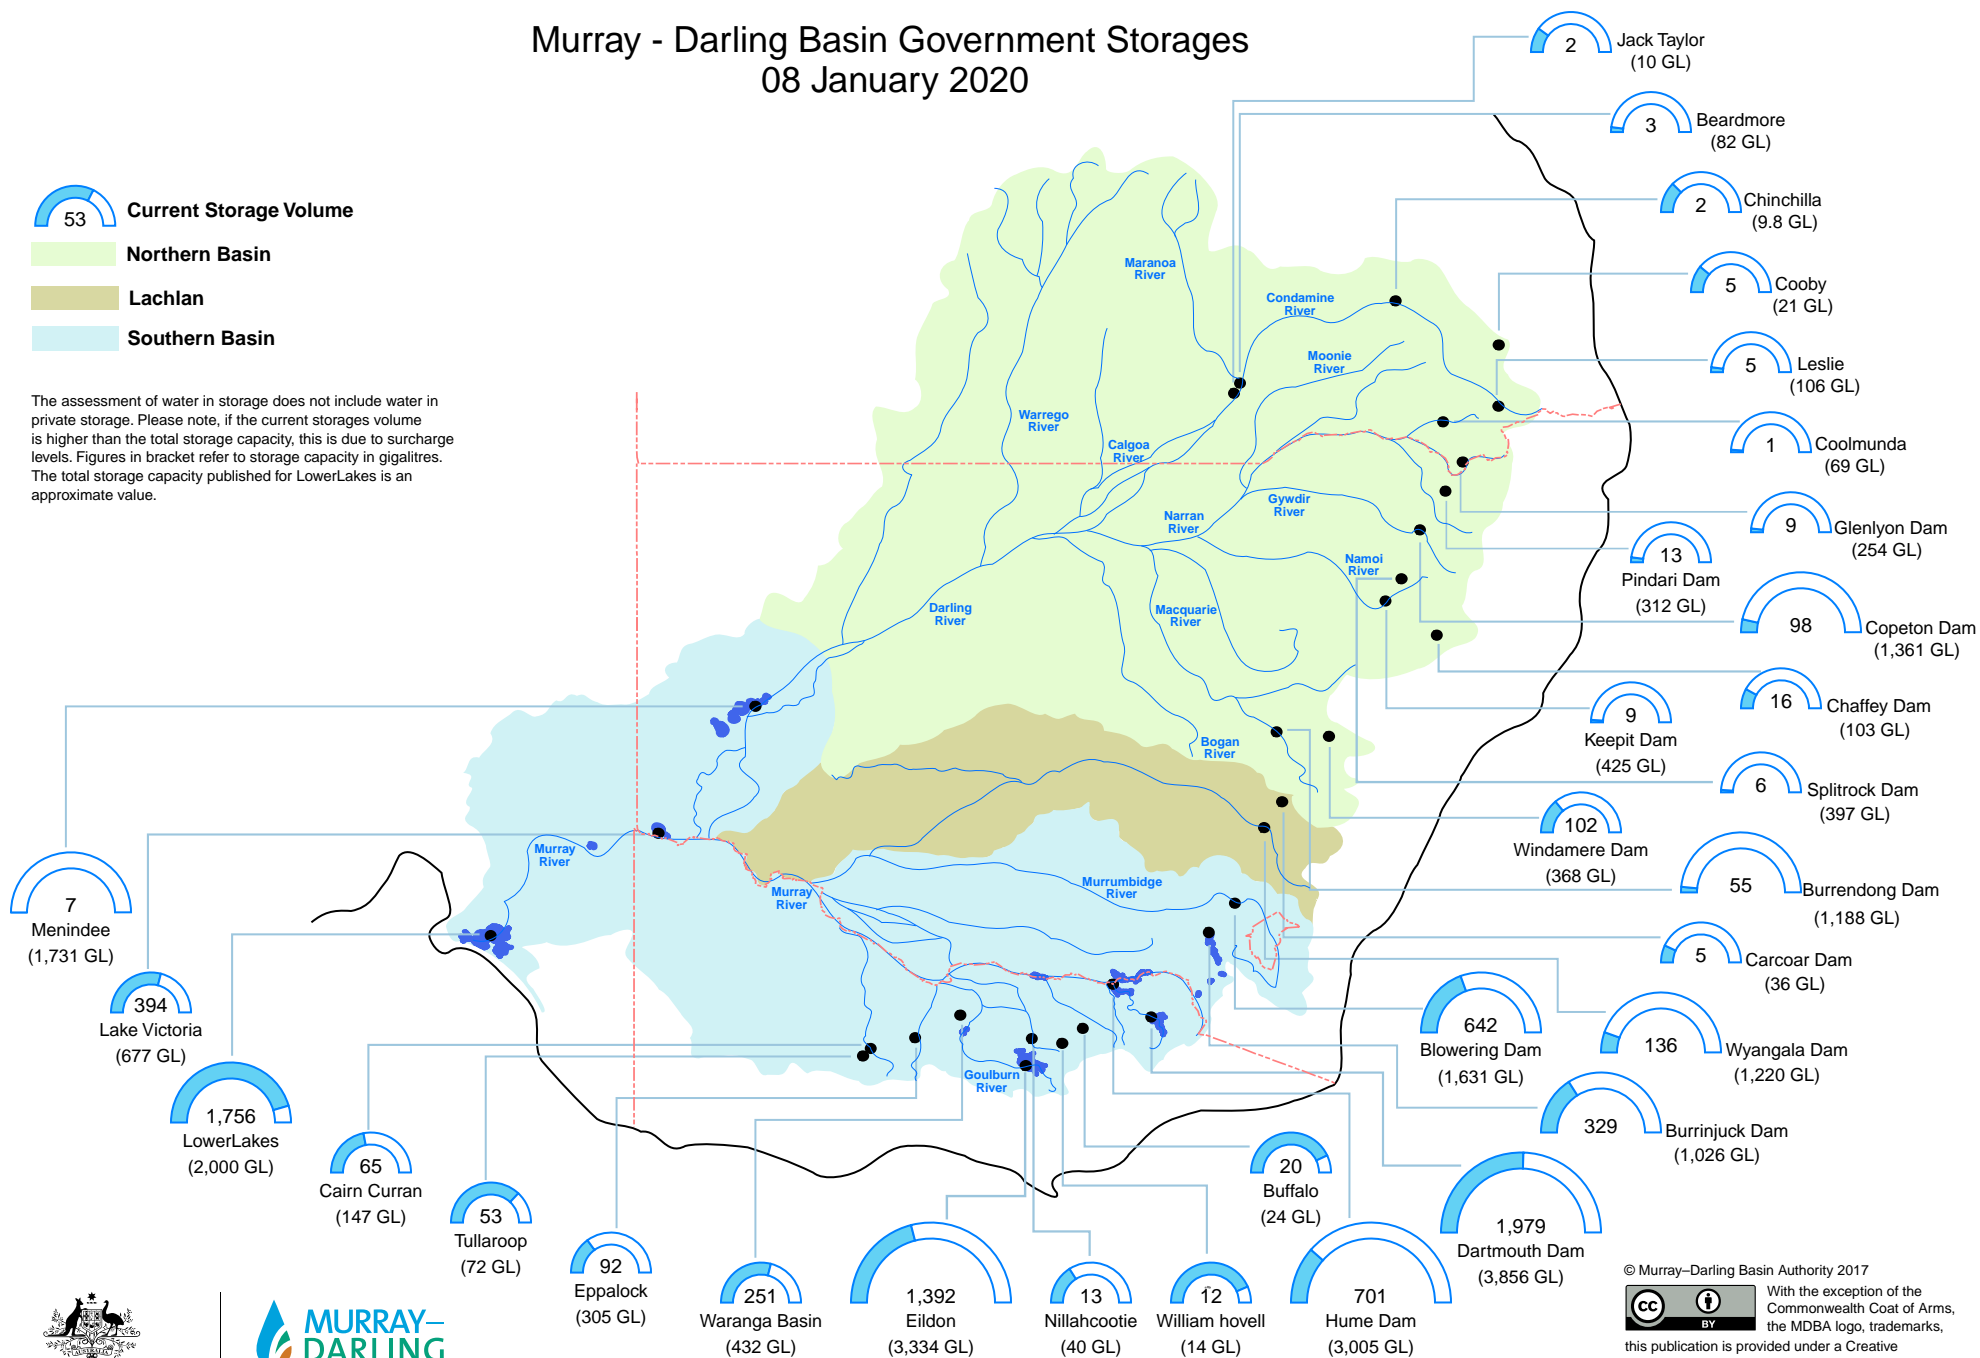

Murray - Darling Basin Government Storages

08 January 2020

The assessment of water in storage does not include water in private storage. Please note, if the current storages volume is higher than the total storage capacity, this is due to surcharge levels. Figures in bracket refer to storage capacity in gigalitres. The total storage capacity published for LowerLakes is an approximate value.

© Murray-Darling Basin Authority 2017

With the exception of the Commonwealth Coat of Arms, the MDBA logo, trademarks, this publication is provided under a Creative Commons Attribution 4.0 licence. (<https://creativecommons.org/licenses/by/4.0>)