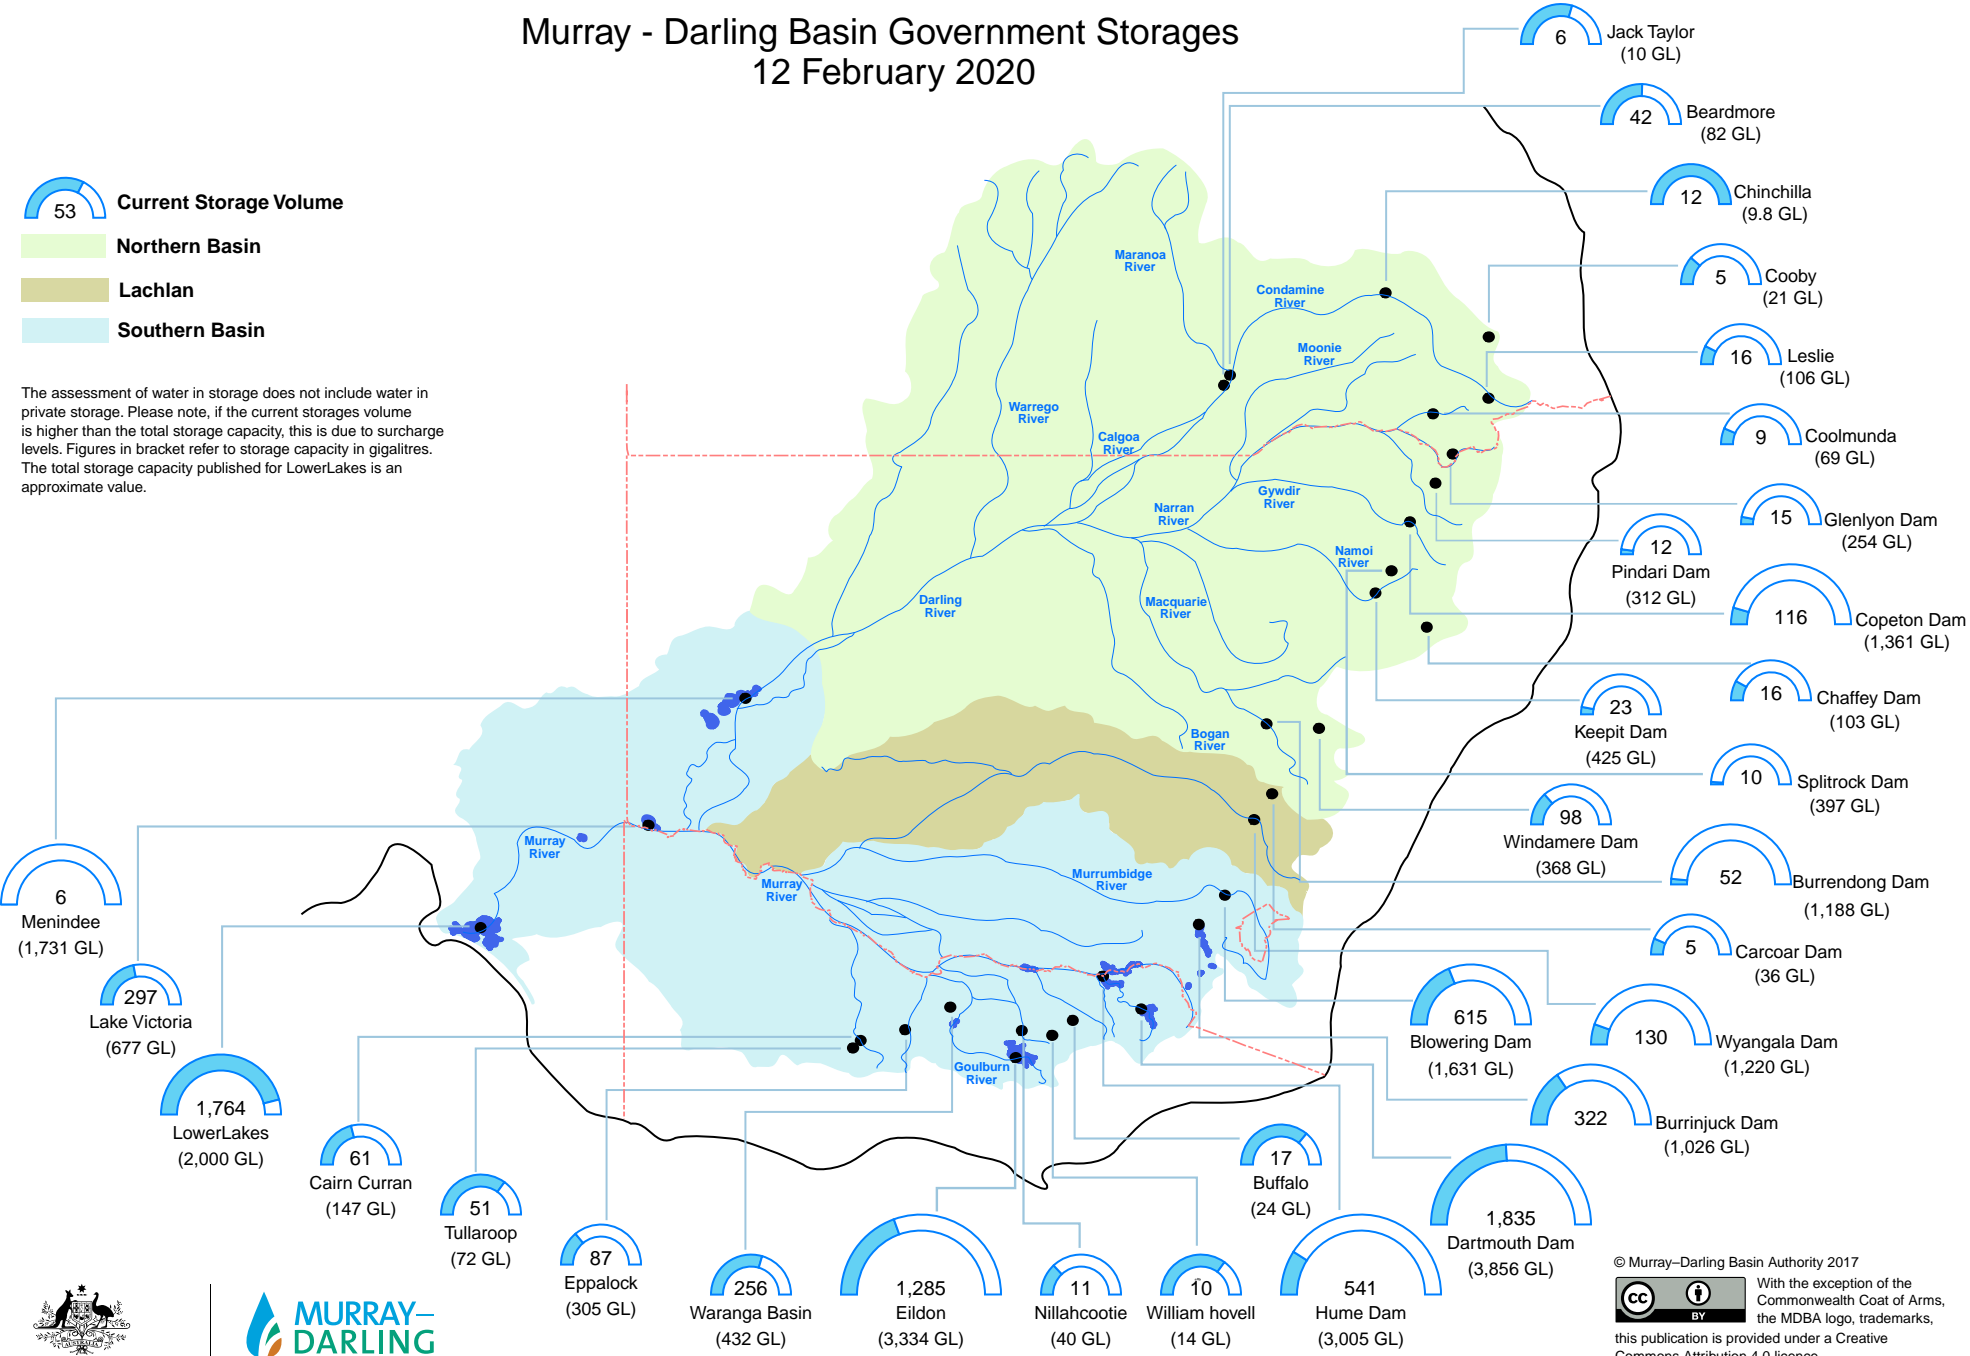

# Murray - Darling Basin Government Storages

## 12 February 2020

The assessment of water in storage does not include water in private storage. Please note, if the current storages volume is higher than the total storage capacity, this is due to surcharge levels. Figures in bracket refer to storage capacity in gigalitres. The total storage capacity published for LowerLakes is an approximate value.

© Murray-Darling Basin Authority 2017

With the exception of the Commonwealth Coat of Arms, the MDBA logo, trademarks, this publication is provided under a Creative Commons Attribution 4.0 licence. (<https://creativecommons.org/licenses/by/4.0>)