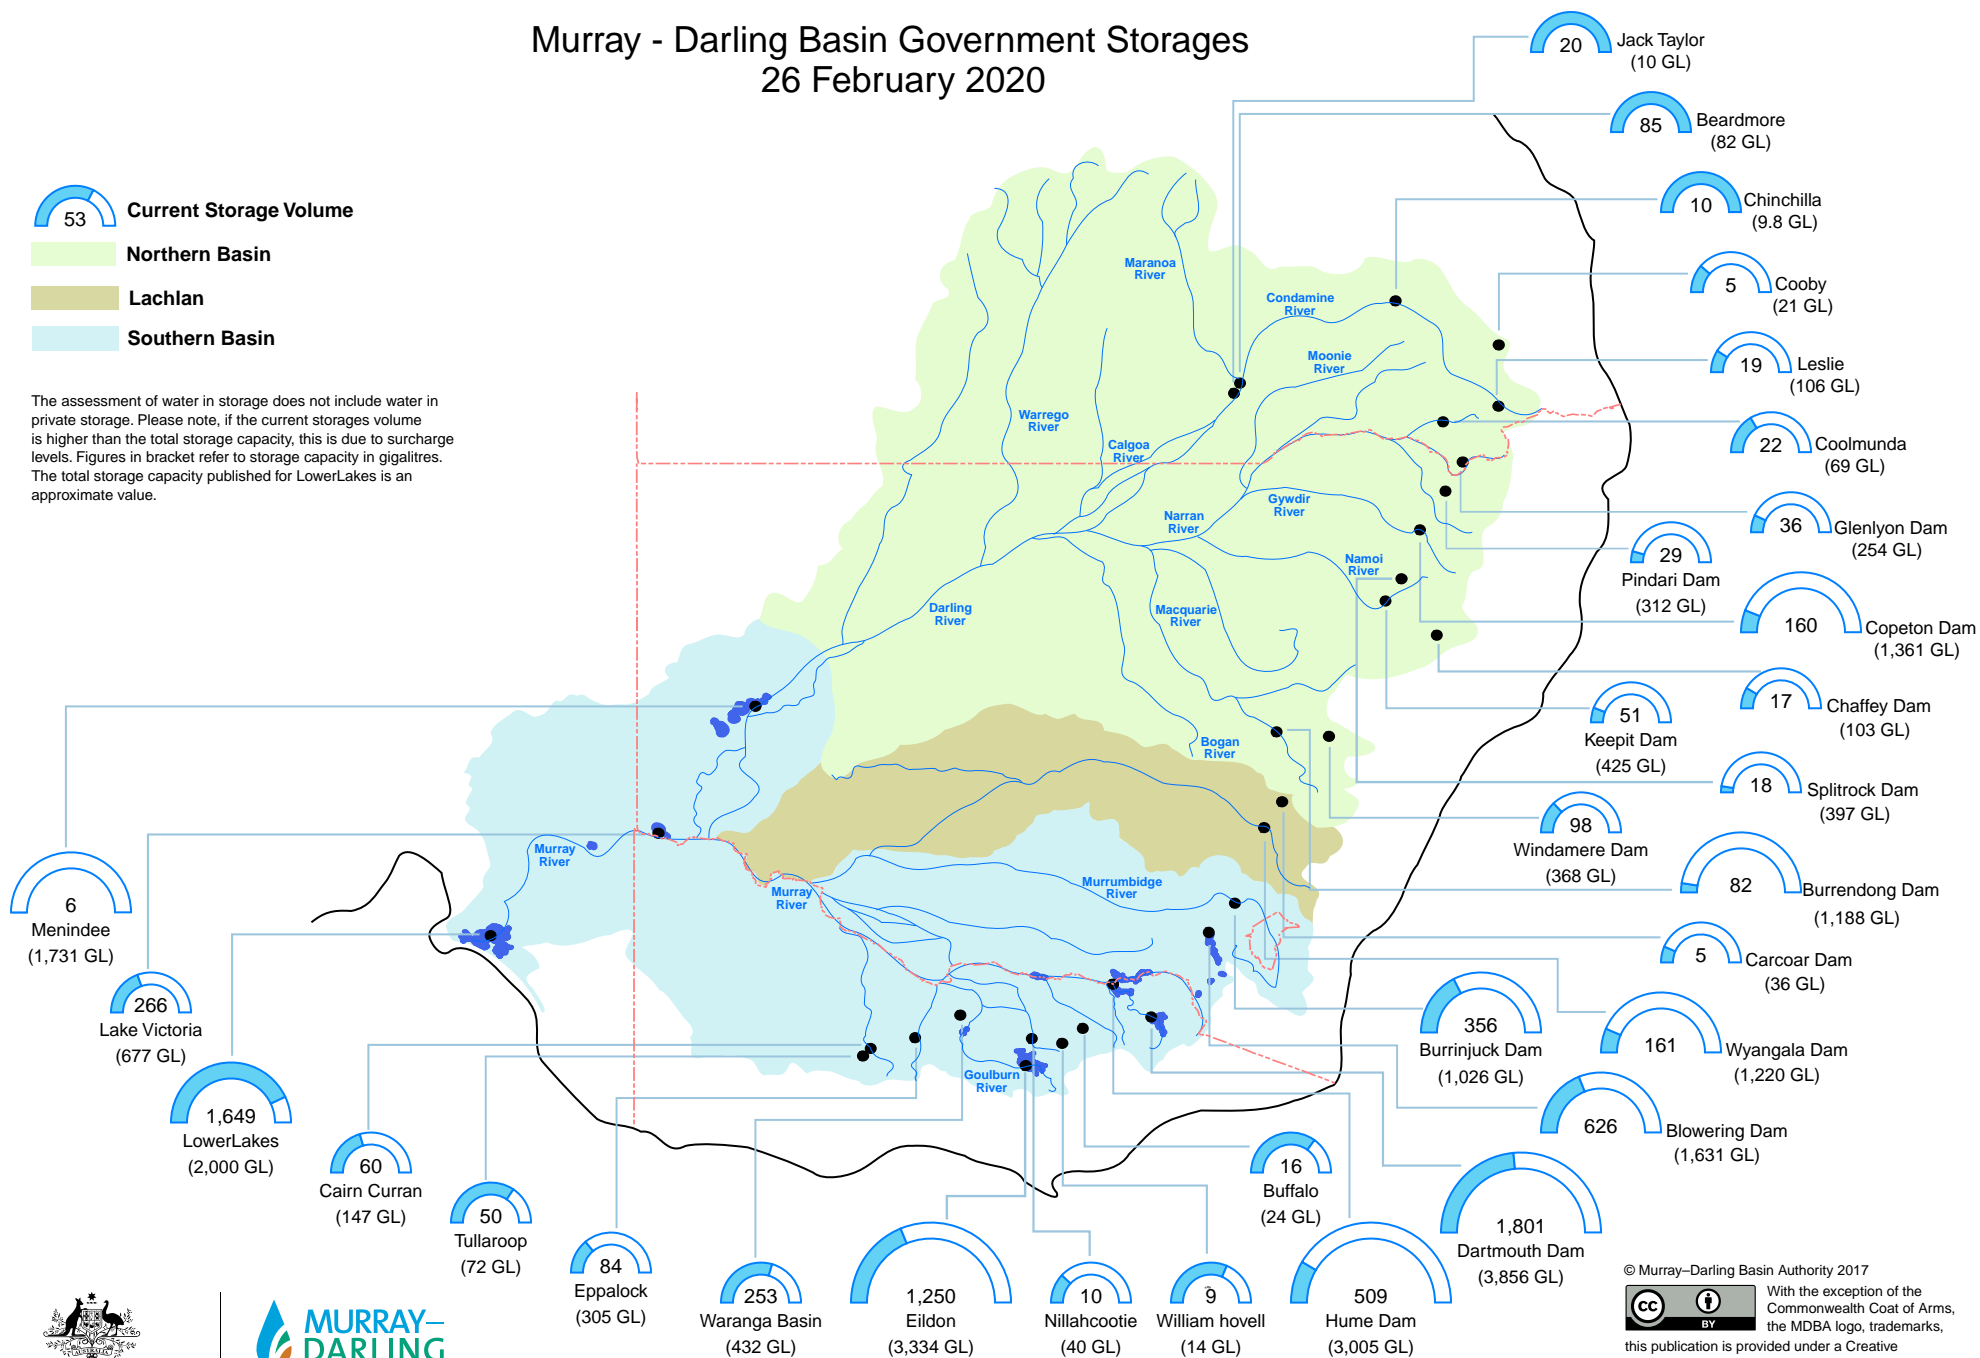

Murray - Darling Basin Government Storages

26 February 2020

 **Current Storage Volume**

 **Northern Basin**

 **Lachlan**

 **Southern Basin**

The assessment of water in storage does not include water in private storage. Please note, if the current storages volume is higher than the total storage capacity, this is due to surcharge levels. Figures in bracket refer to storage capacity in gigalitres. The total storage capacity published for LowerLakes is an approximate value.

© Murray-Darling Basin Authority 2017
 With the exception of the Commonwealth Coat of Arms, the MDBA logo, trademarks, this publication is provided under a Creative Commons Attribution 4.0 licence.
<https://creativecommons.org/licenses/by/4.0>