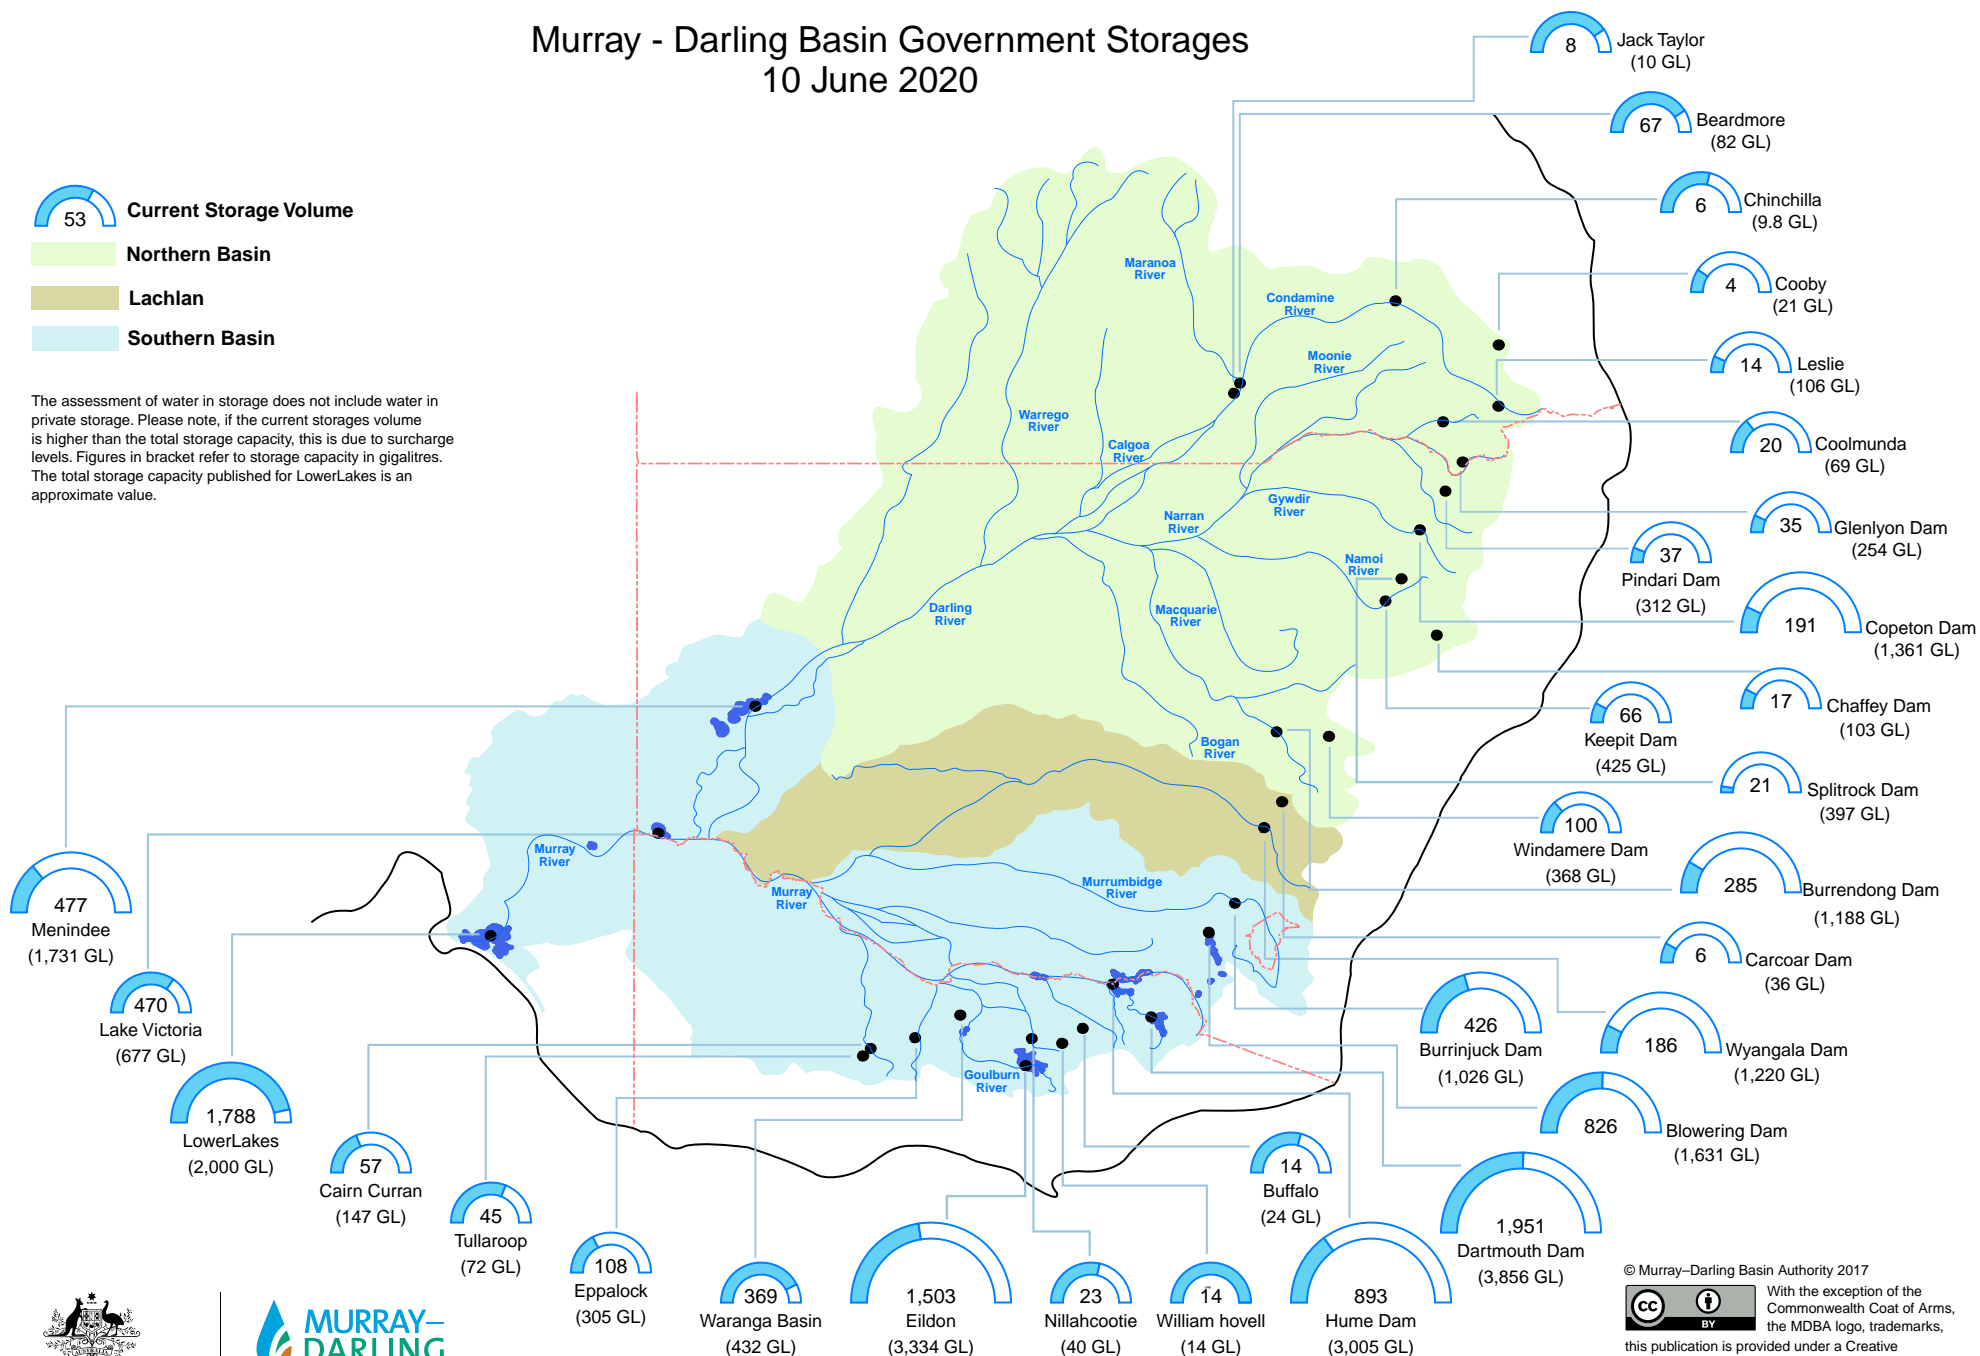

Murray - Darling Basin Government Storages

10 June 2020

 **53** Current Storage Volume

 Northern Basin

 Lachlan

 Southern Basin

The assessment of water in storage does not include water in private storage. Please note, if the current storages volume is higher than the total storage capacity, this is due to surcharge levels. Figures in bracket refer to storage capacity in gigalitres. The total storage capacity published for LowerLakes is an approximate value.

© Murray-Darling Basin Authority 2017
 With the exception of the Commonwealth Coat of Arms, the MDBA logo, trademarks, this publication is provided under a Creative Commons Attribution 4.0 licence.
<https://creativecommons.org/licenses/by/4.0>