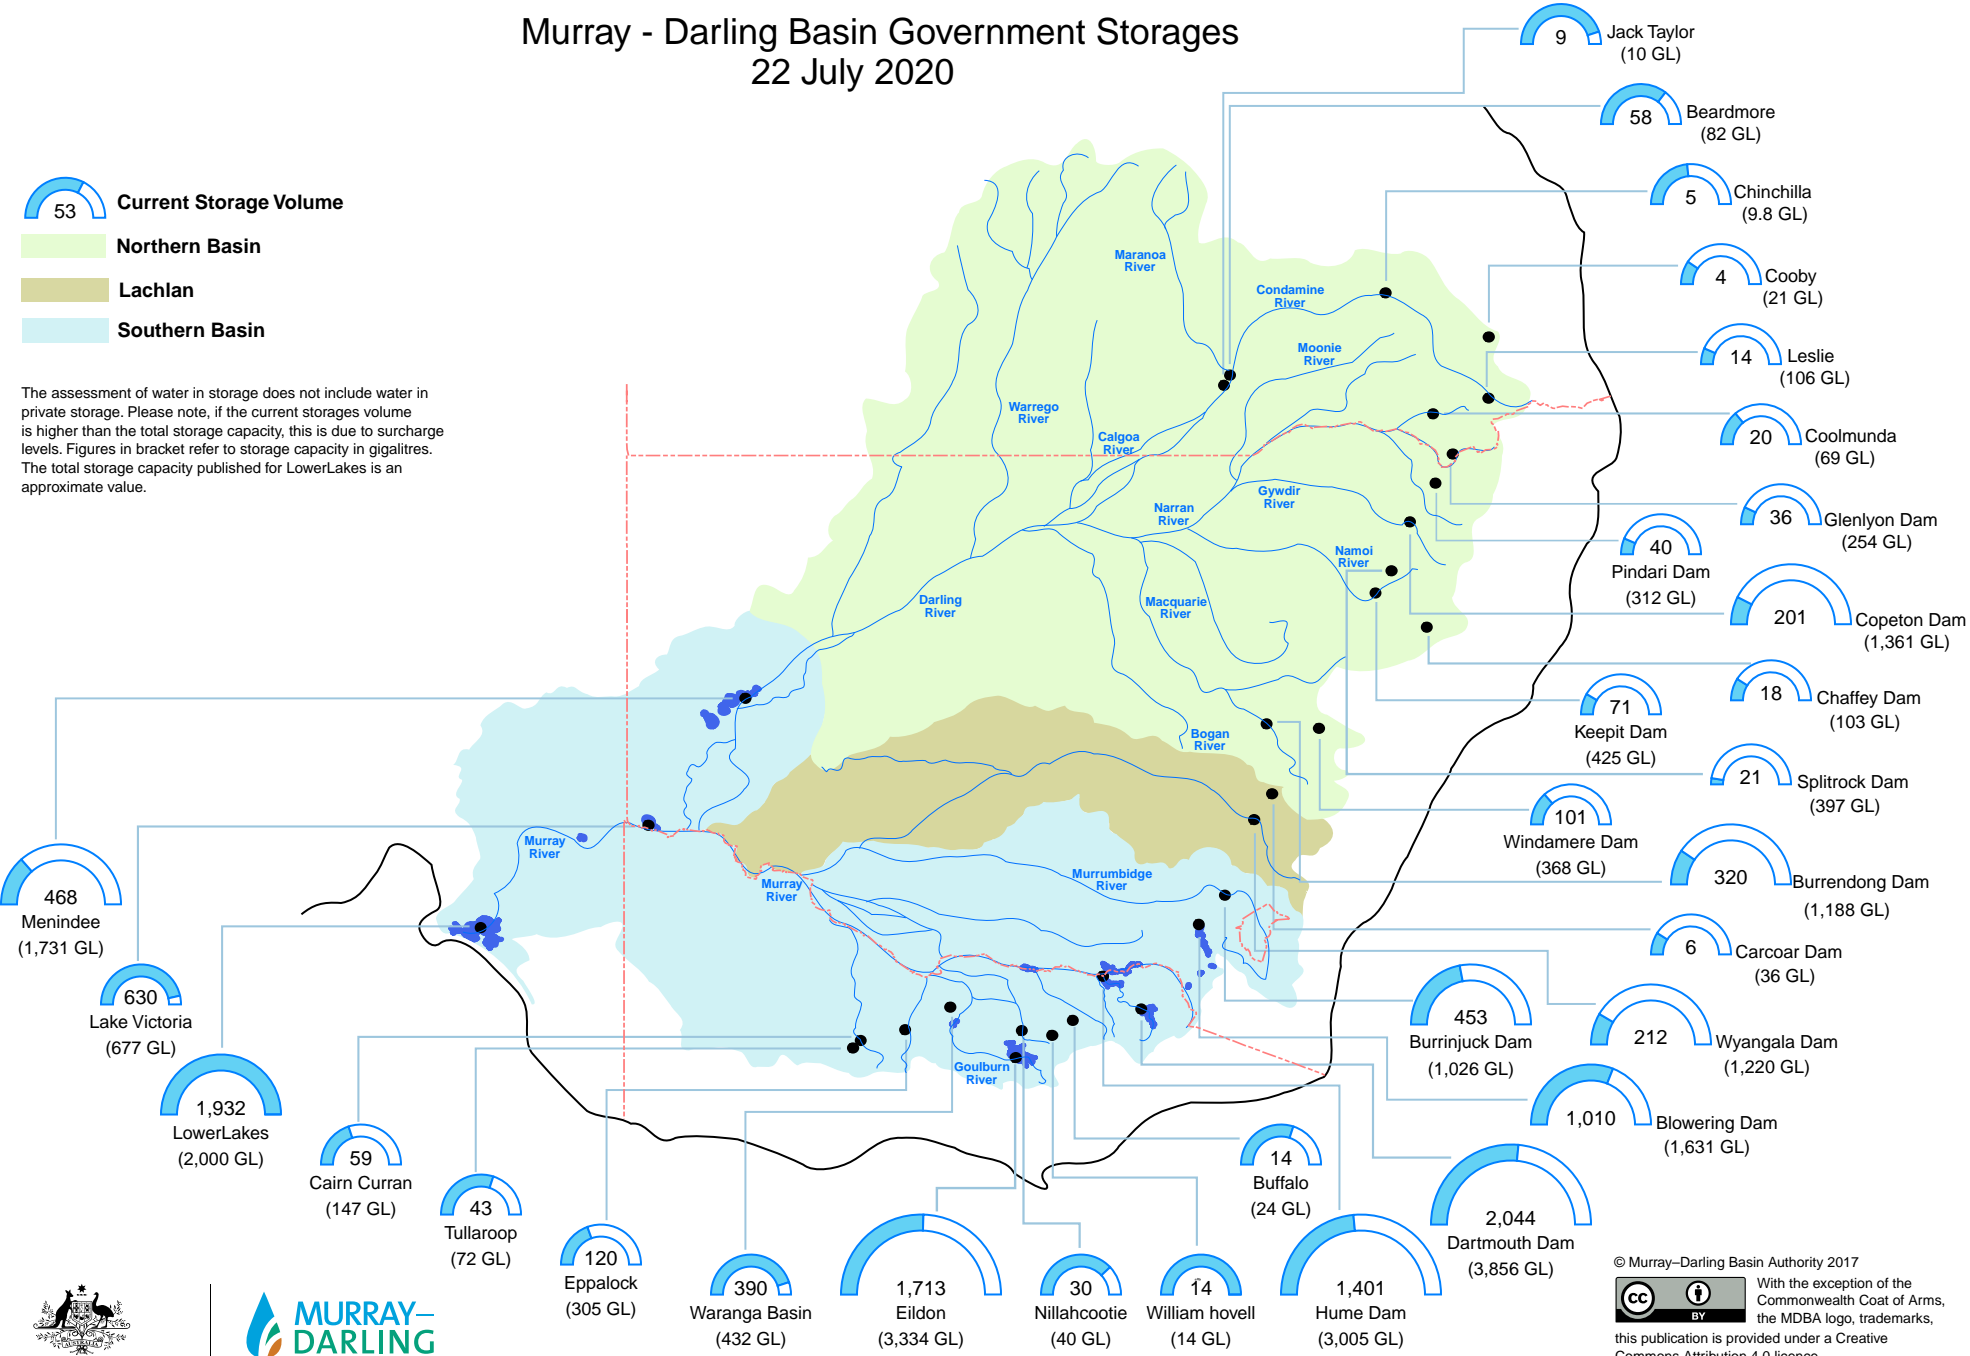

Murray - Darling Basin Government Storages

22 July 2020

The assessment of water in storage does not include water in private storage. Please note, if the current storages volume is higher than the total storage capacity, this is due to surcharge levels. Figures in bracket refer to storage capacity in gigalitres. The total storage capacity published for LowerLakes is an approximate value.

© Murray-Darling Basin Authority 2017

With the exception of the Commonwealth Coat of Arms, the MDBA logo, trademarks, this publication is provided under a Creative Commons Attribution 4.0 licence. (<https://creativecommons.org/licenses/by/4.0>)