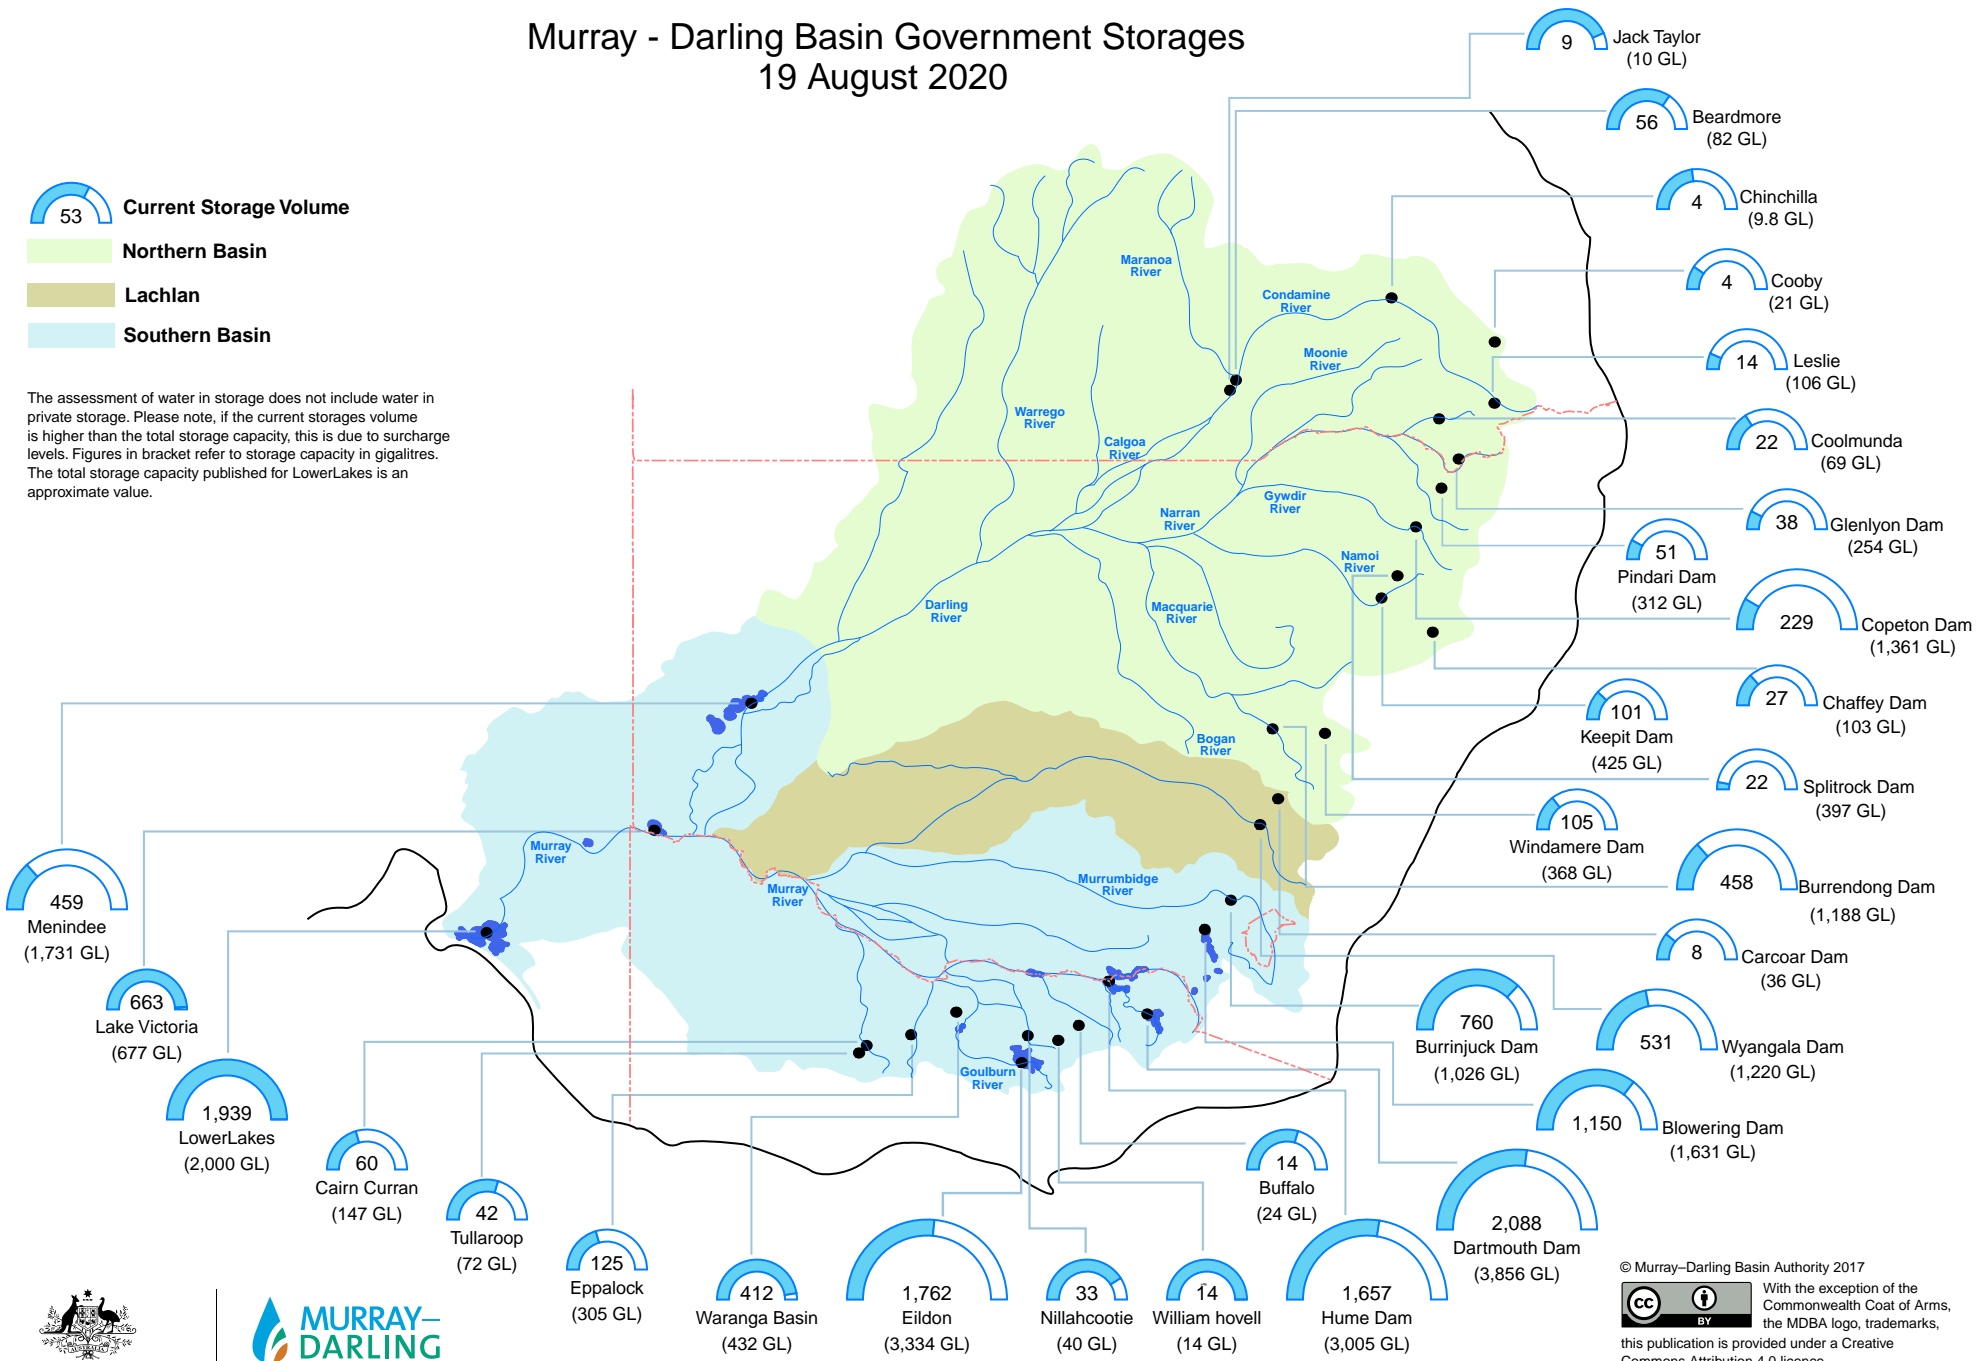

Murray - Darling Basin Government Storages

19 August 2020

53 Current Storage Volume

Northern Basin

Lachlan

Southern Basin

The assessment of water in storage does not include water in private storage. Please note, if the current storages volume is higher than the total storage capacity, this is due to surcharge levels. Figures in bracket refer to storage capacity in gigalitres. The total storage capacity published for LowerLakes is an approximate value.

© Murray-Darling Basin Authority 2017

With the exception of the Commonwealth Coat of Arms, the MDBA logo, trademarks, this publication is provided under a Creative Commons Attribution 4.0 licence. (<https://creativecommons.org/licenses/by/4.0>)