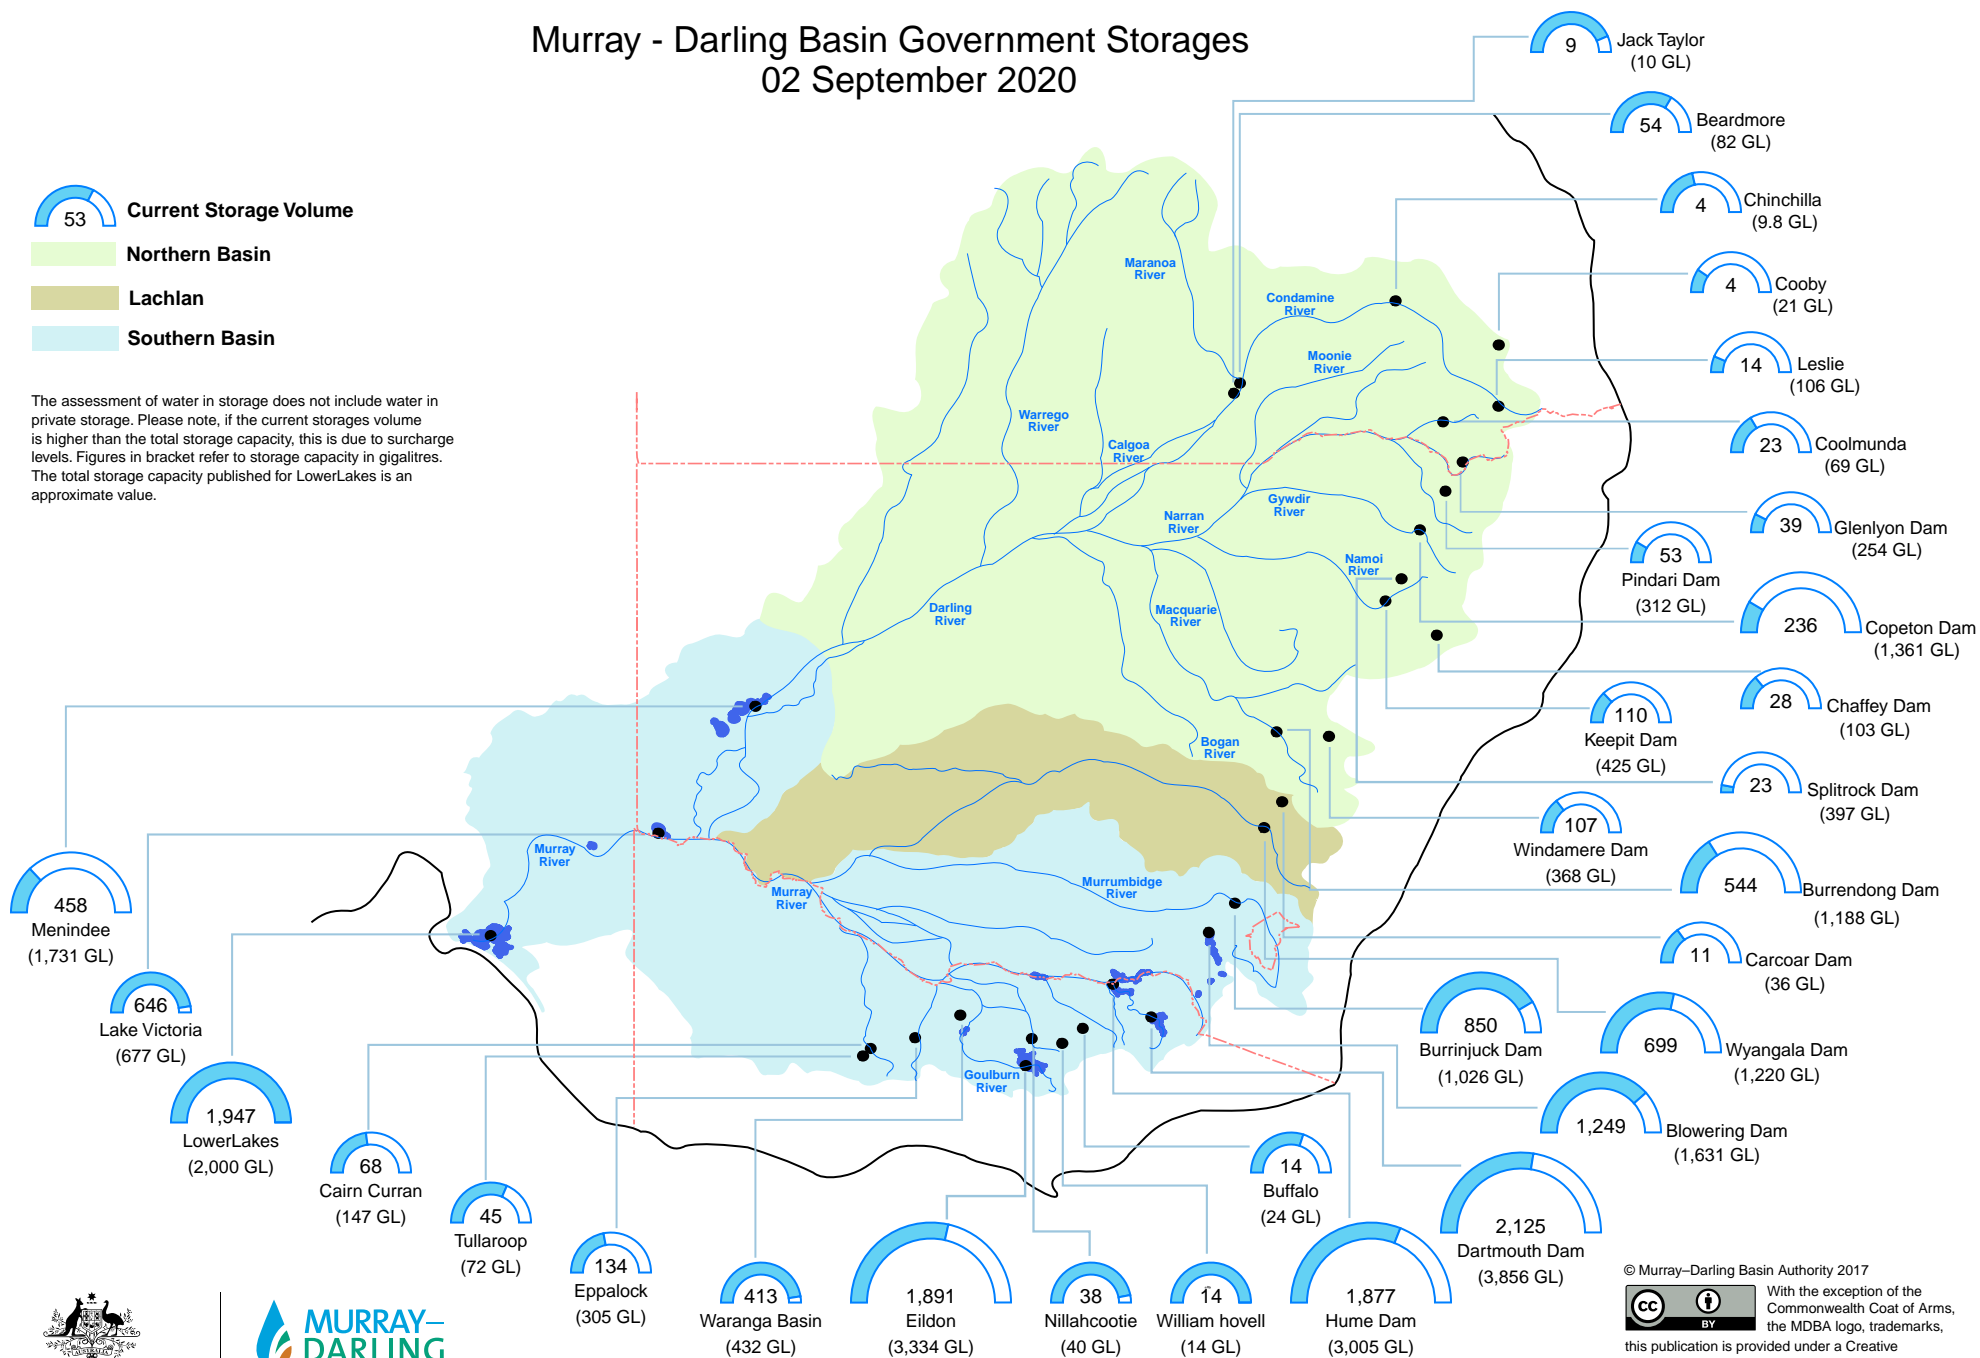

Murray - Darling Basin Government Storages

02 September 2020

 **Current Storage Volume**

 **Northern Basin**

 **Lachlan**

 **Southern Basin**

The assessment of water in storage does not include water in private storage. Please note, if the current storages volume is higher than the total storage capacity, this is due to surcharge levels. Figures in bracket refer to storage capacity in gigalitres. The total storage capacity published for LowerLakes is an approximate value.

© Murray-Darling Basin Authority 2017
 With the exception of the Commonwealth Coat of Arms, the MDBA logo, trademarks, this publication is provided under a Creative Commons Attribution 4.0 licence.
<https://creativecommons.org/licenses/by/4.0>