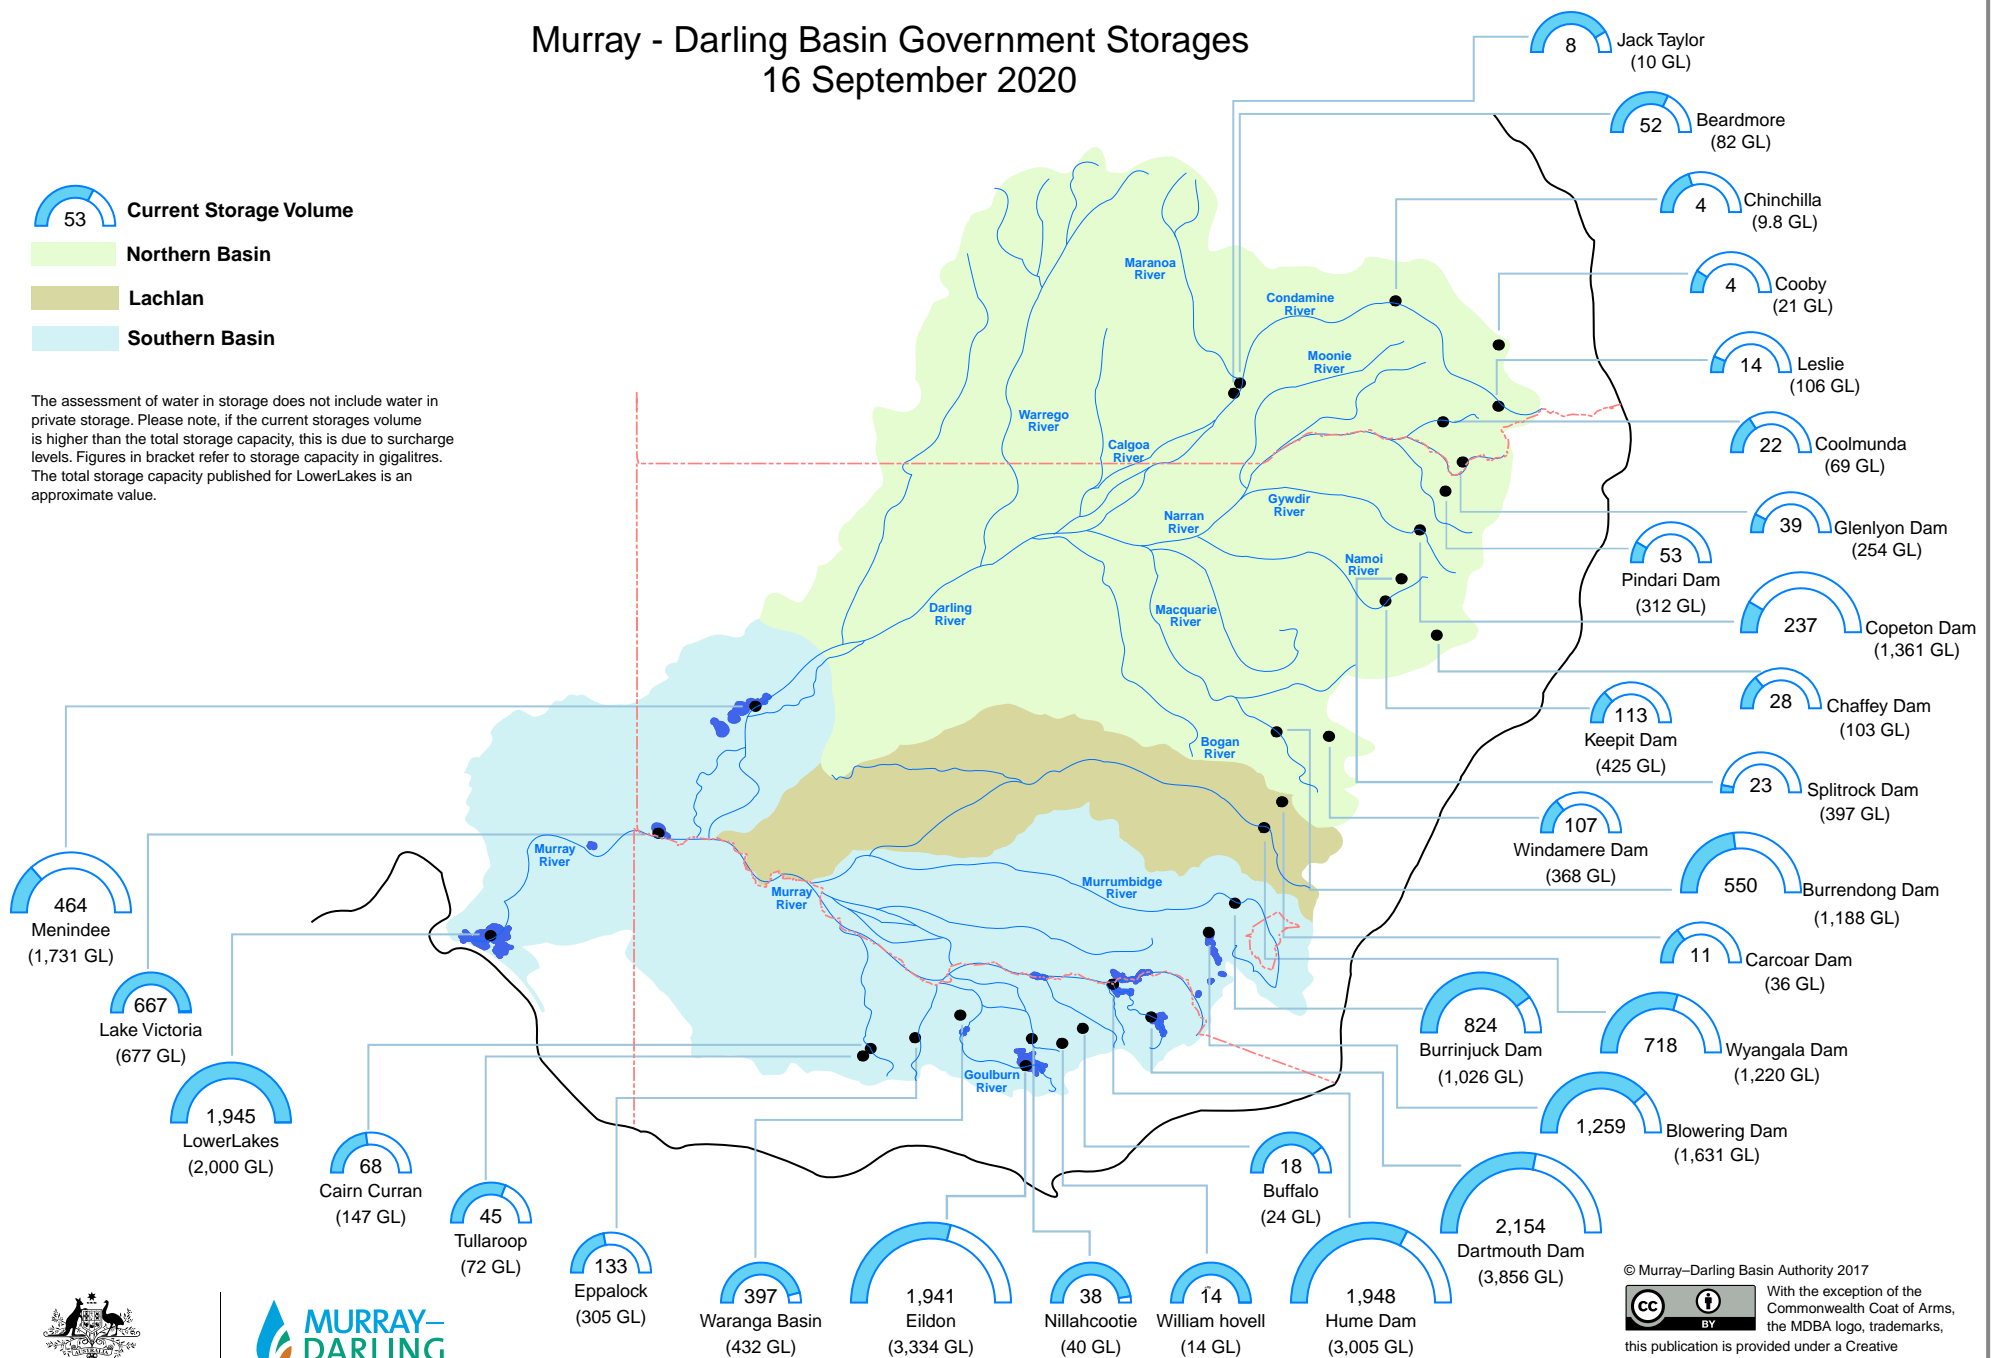

Murray - Darling Basin Government Storages

16 September 2020

The assessment of water in storage does not include water in private storage. Please note, if the current storages volume is higher than the total storage capacity, this is due to surcharge levels. Figures in bracket refer to storage capacity in gigalitres. The total storage capacity published for LowerLakes is an approximate value.

© Murray-Darling Basin Authority 2017

With the exception of the Commonwealth Coat of Arms, the MDBA logo, trademarks, this publication is provided under a Creative Commons Attribution 4.0 licence. (<https://creativecommons.org/licenses/by/4.0>)