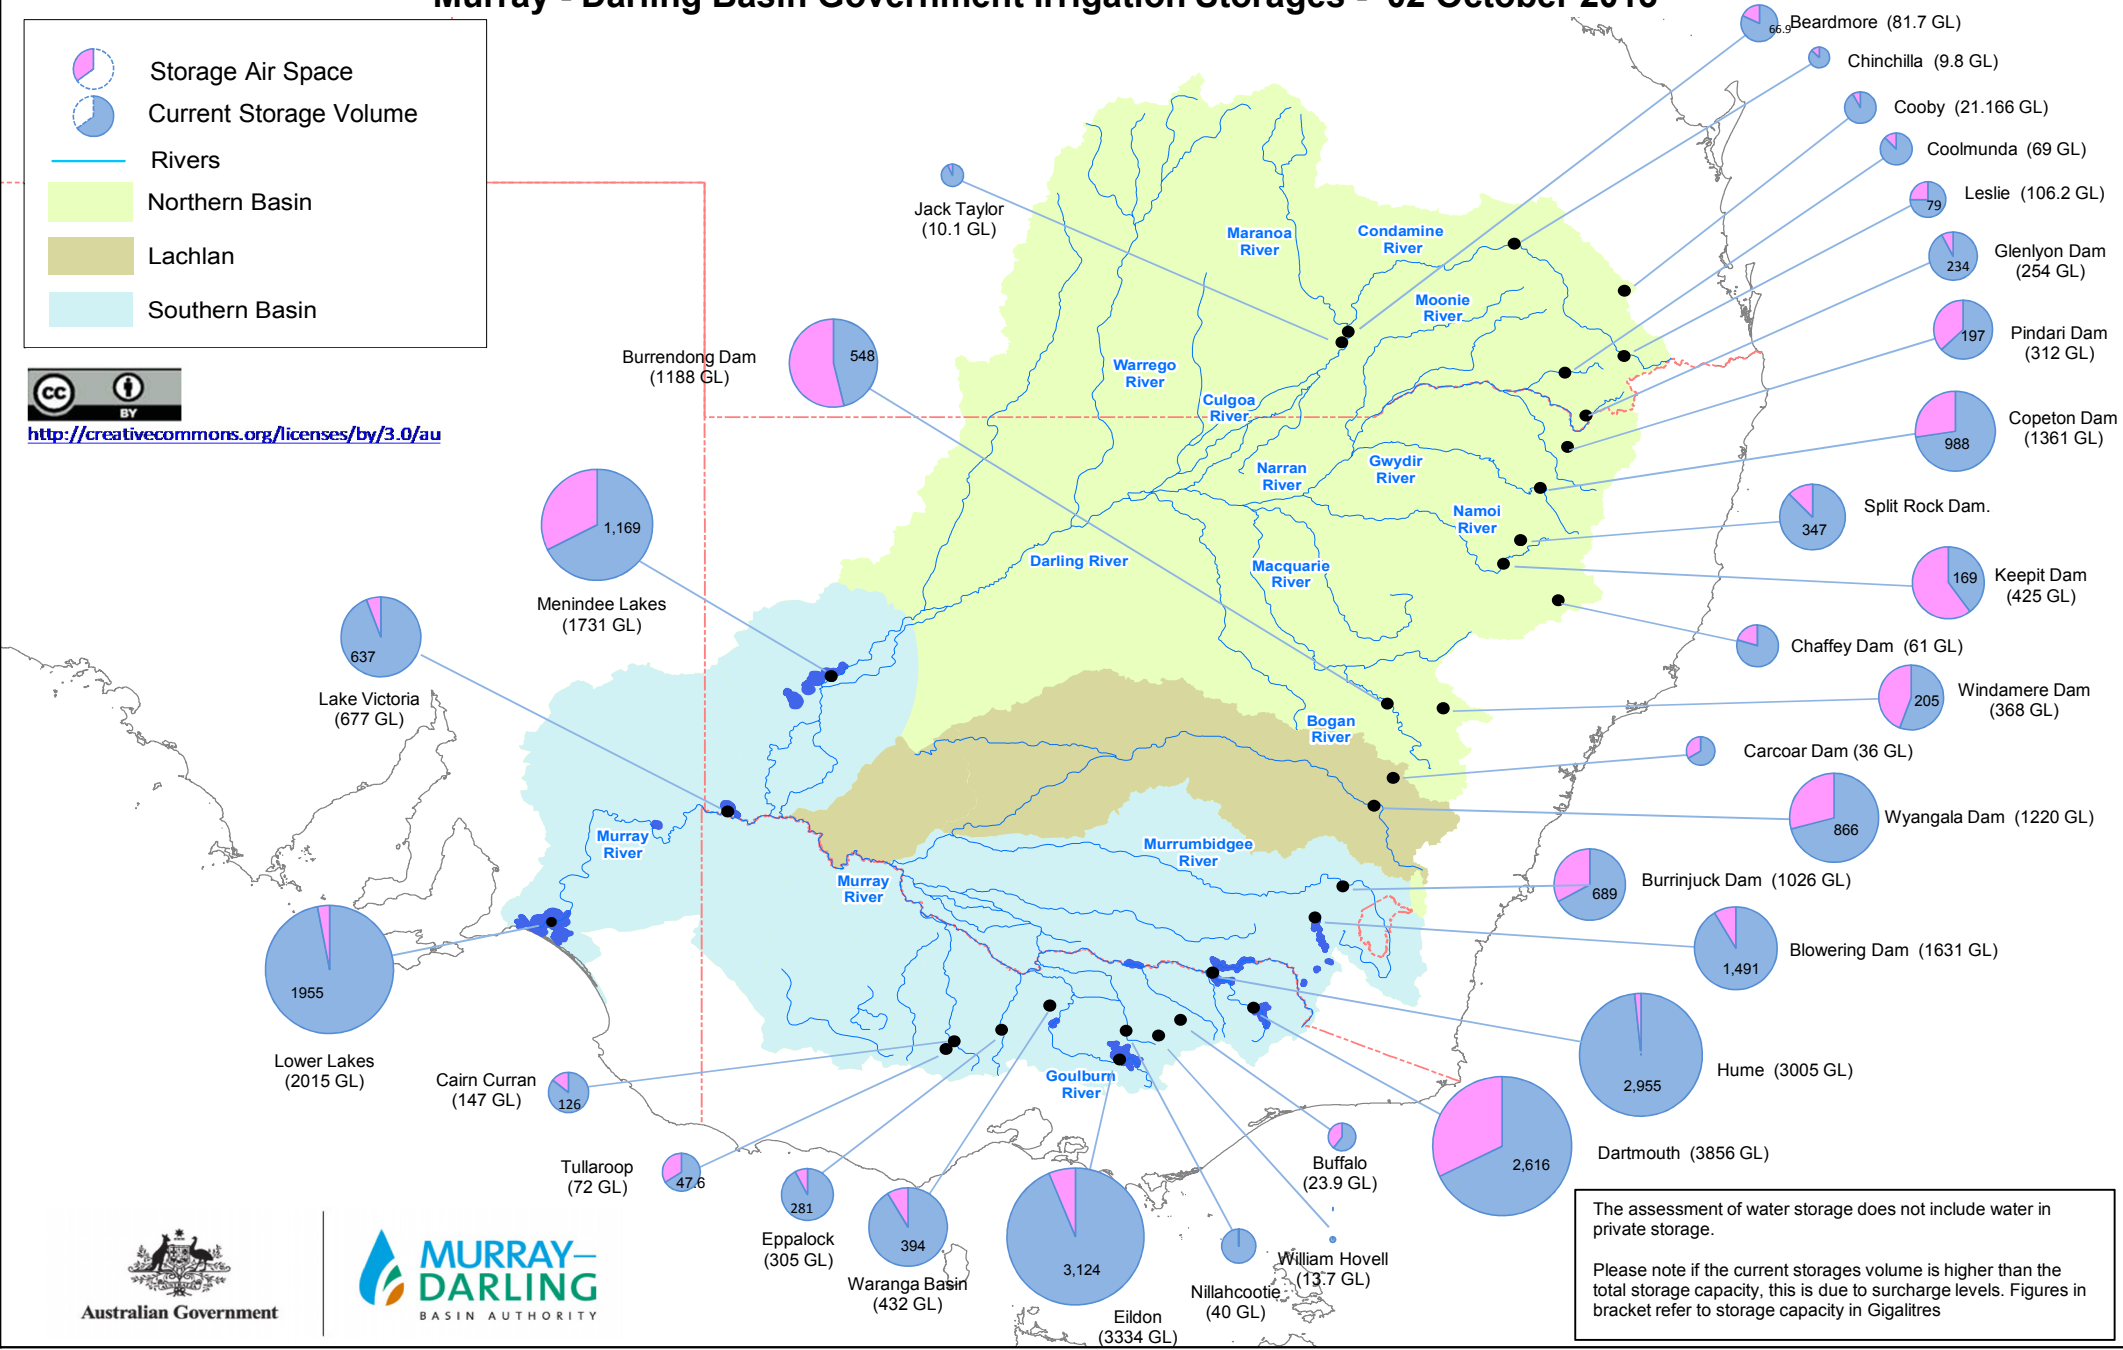

# Murray - Darling Basin Government Irrigation Storages - 02 October 2013

<http://creativecommons.org/licenses/by/3.0/au>

The assessment of water storage does not include water in private storage.  
Please note if the current storages volume is higher than the total storage capacity, this is due to surcharge levels. Figures in bracket refer to storage capacity in Giga litres