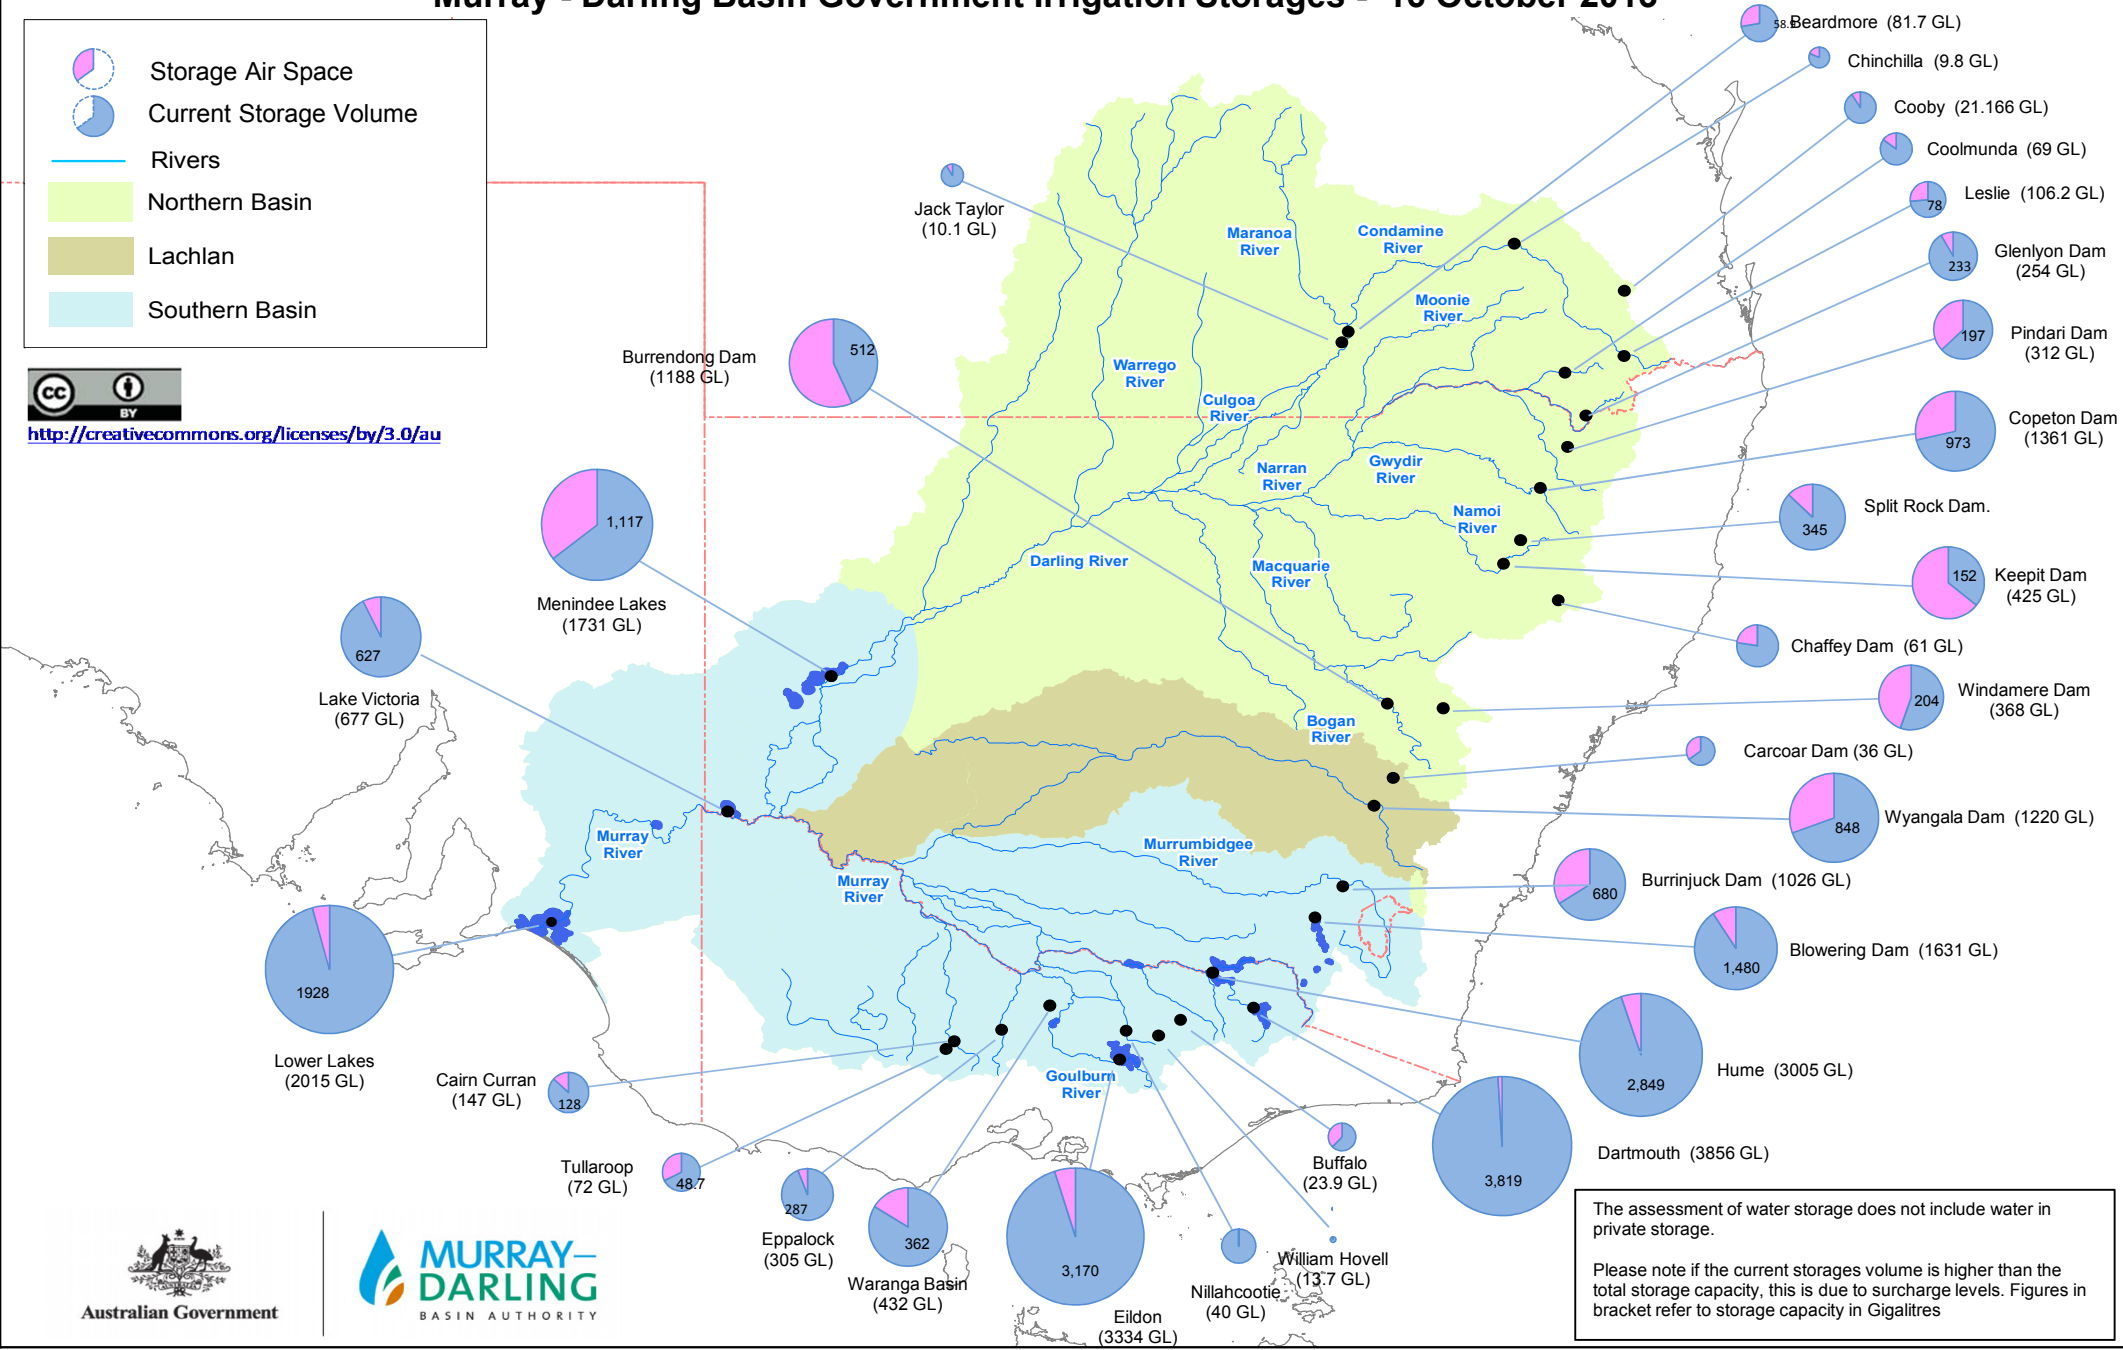

Murray - Darling Basin Government Irrigation Storages - 16 October 2013

<http://creativecommons.org/licenses/by/3.0/au>

The assessment of water storage does not include water in private storage.
Please note if the current storages volume is higher than the total storage capacity, this is due to surcharge levels. Figures in bracket refer to storage capacity in Giga litres