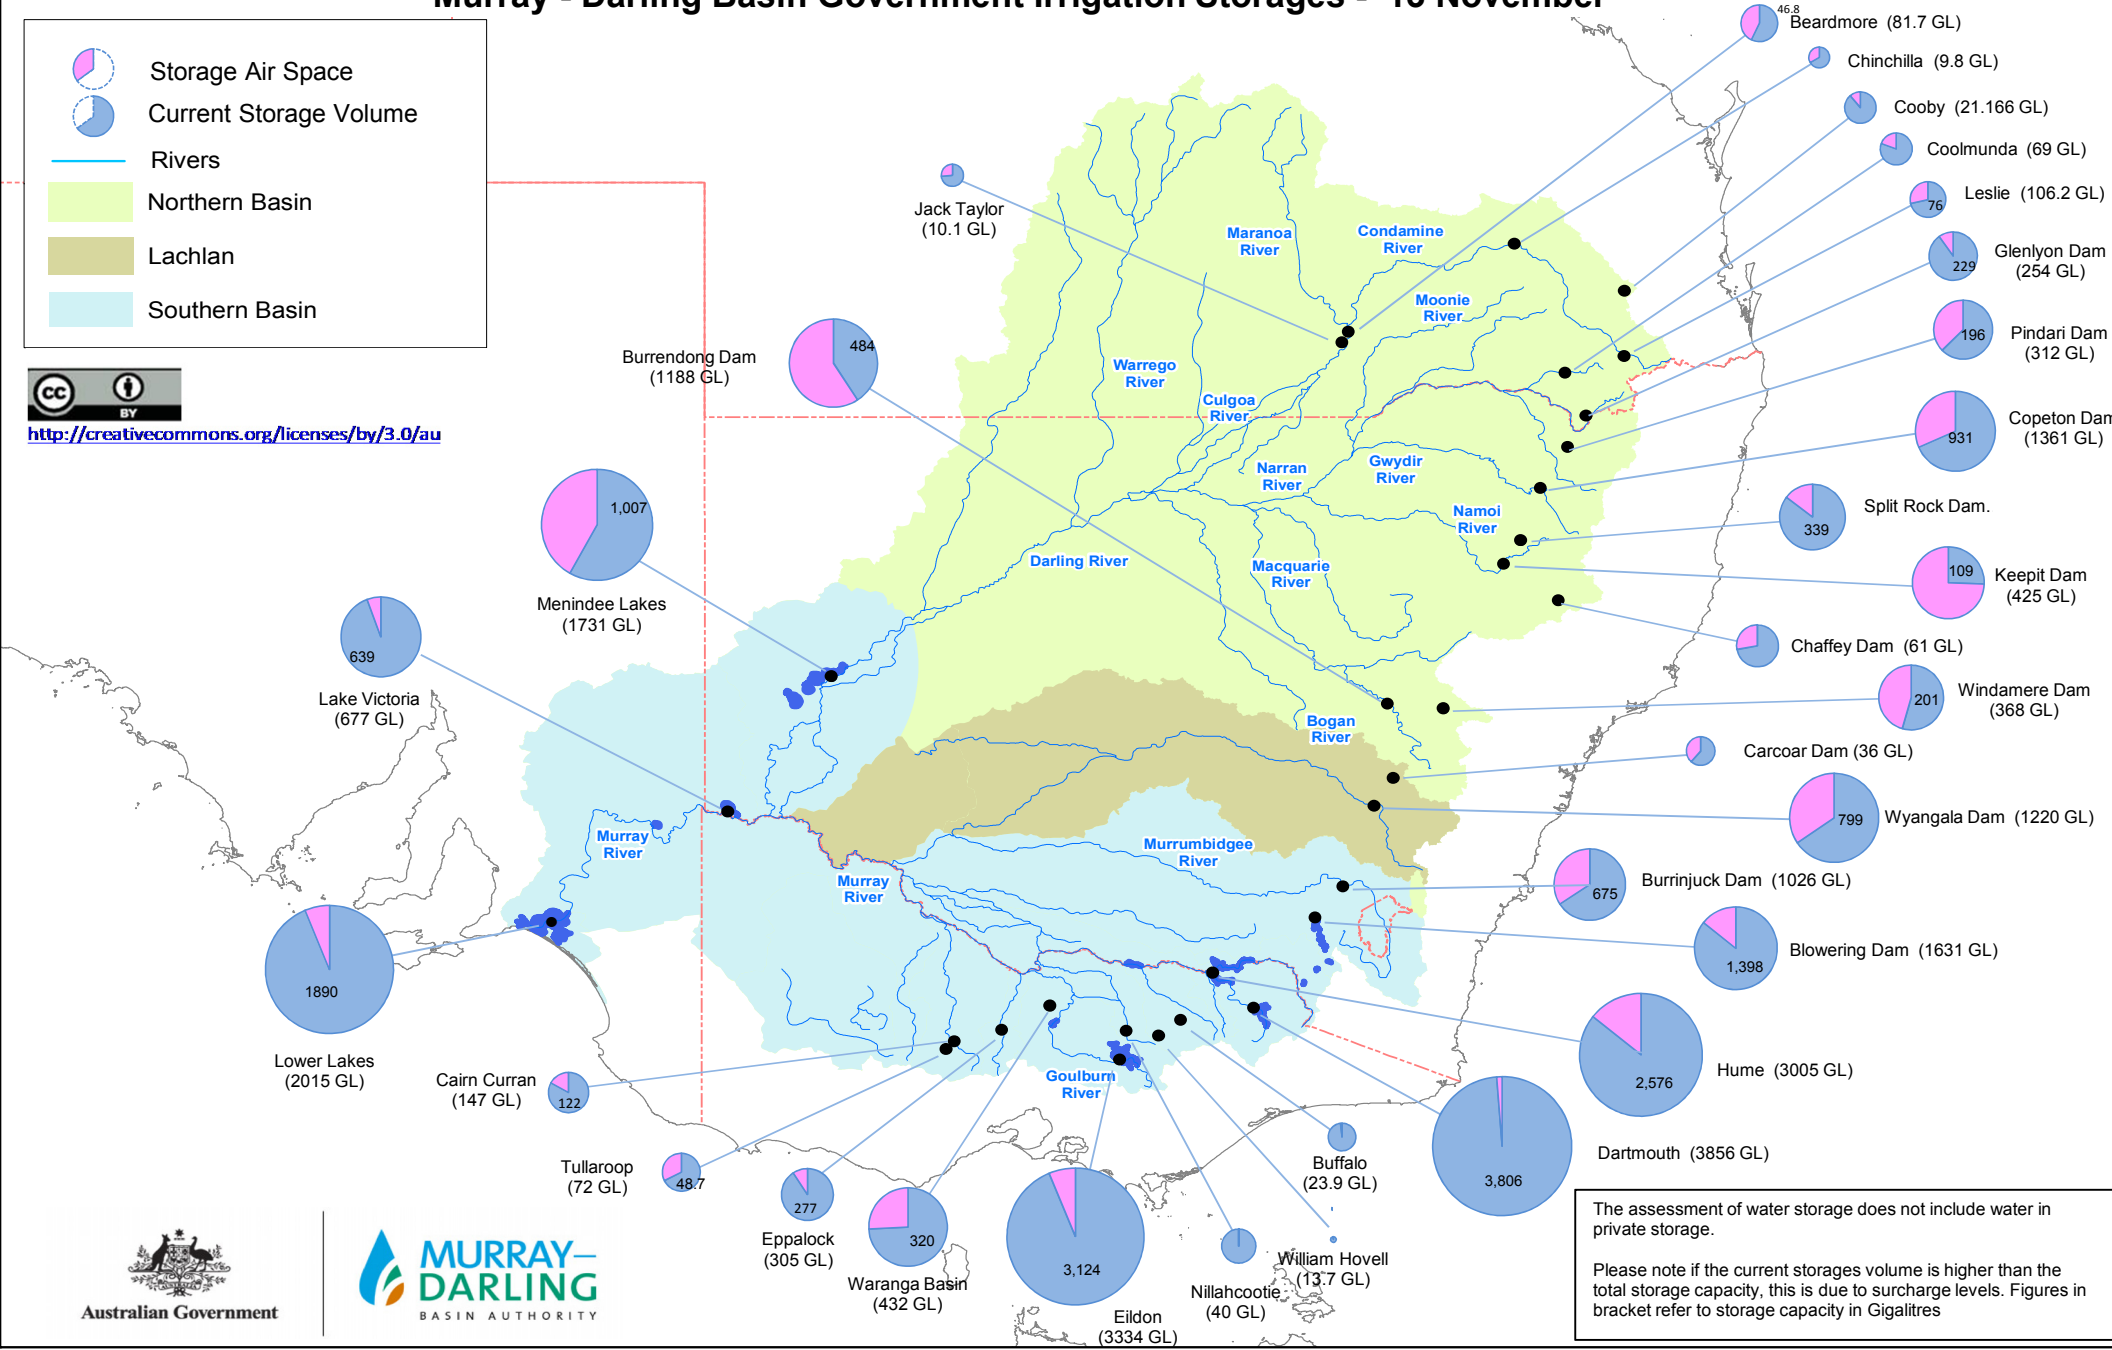

# Murray - Darling Basin Government Irrigation Storages - 13 November

<http://creativecommons.org/licenses/by/3.0/au>

The assessment of water storage does not include water in private storage.  
Please note if the current storages volume is higher than the total storage capacity, this is due to surcharge levels. Figures in bracket refer to storage capacity in Gigalitres