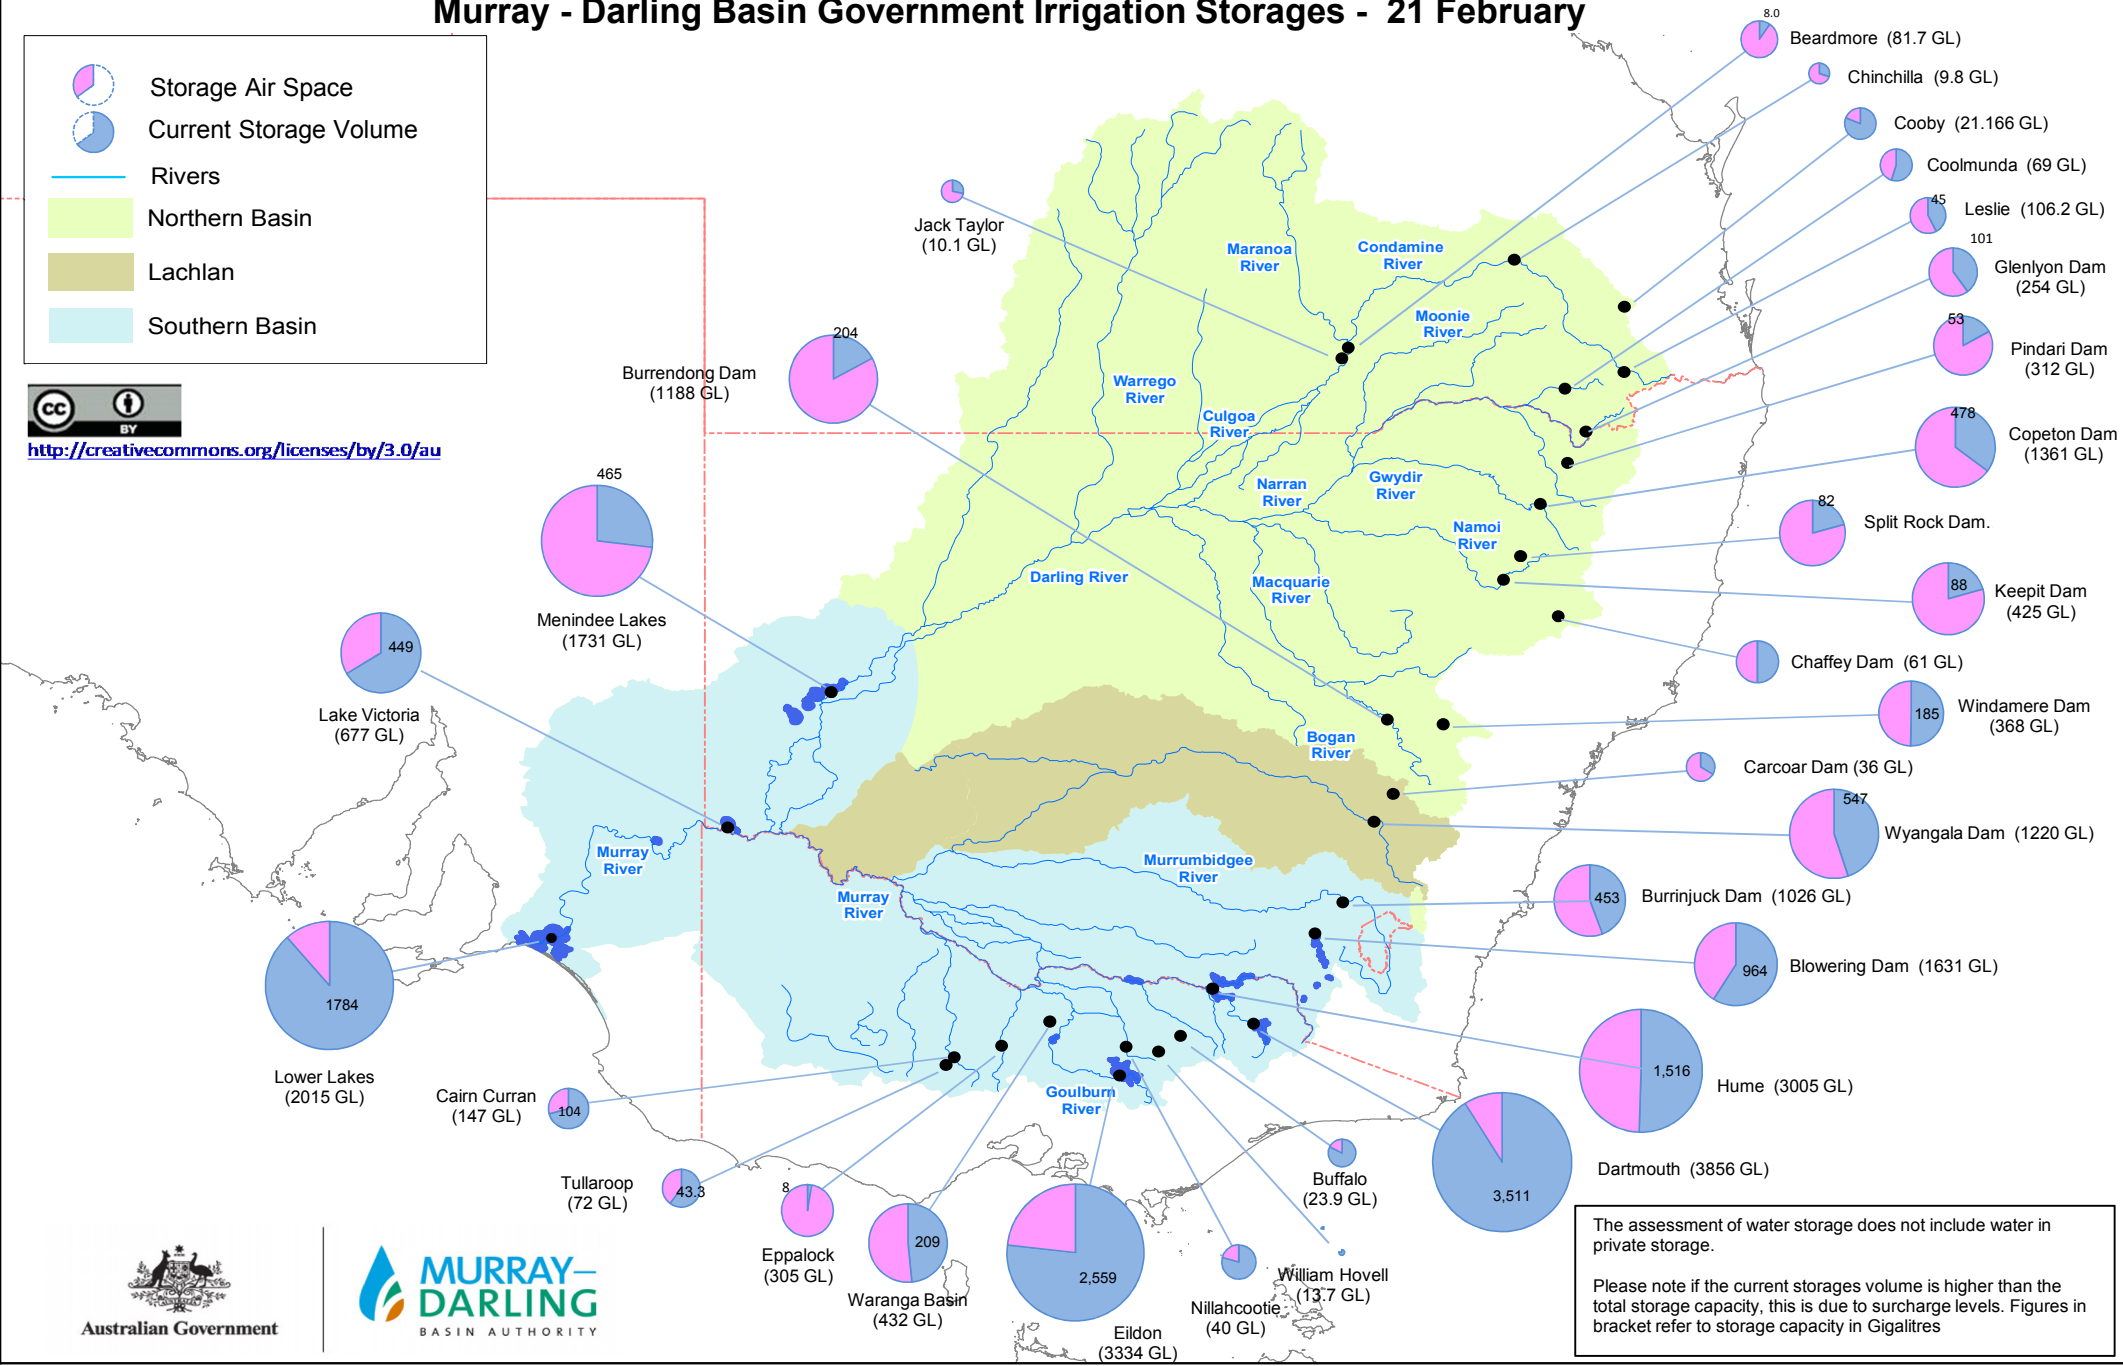

Murray - Darling Basin Government Irrigation Storages - 21 February

<http://creativecommons.org/licenses/by/3.0/au>

The assessment of water storage does not include water in private storage.
Please note if the current storage volume is higher than the total storage capacity, this is due to surcharge levels. Figures in bracket refer to storage capacity in Gigalitres