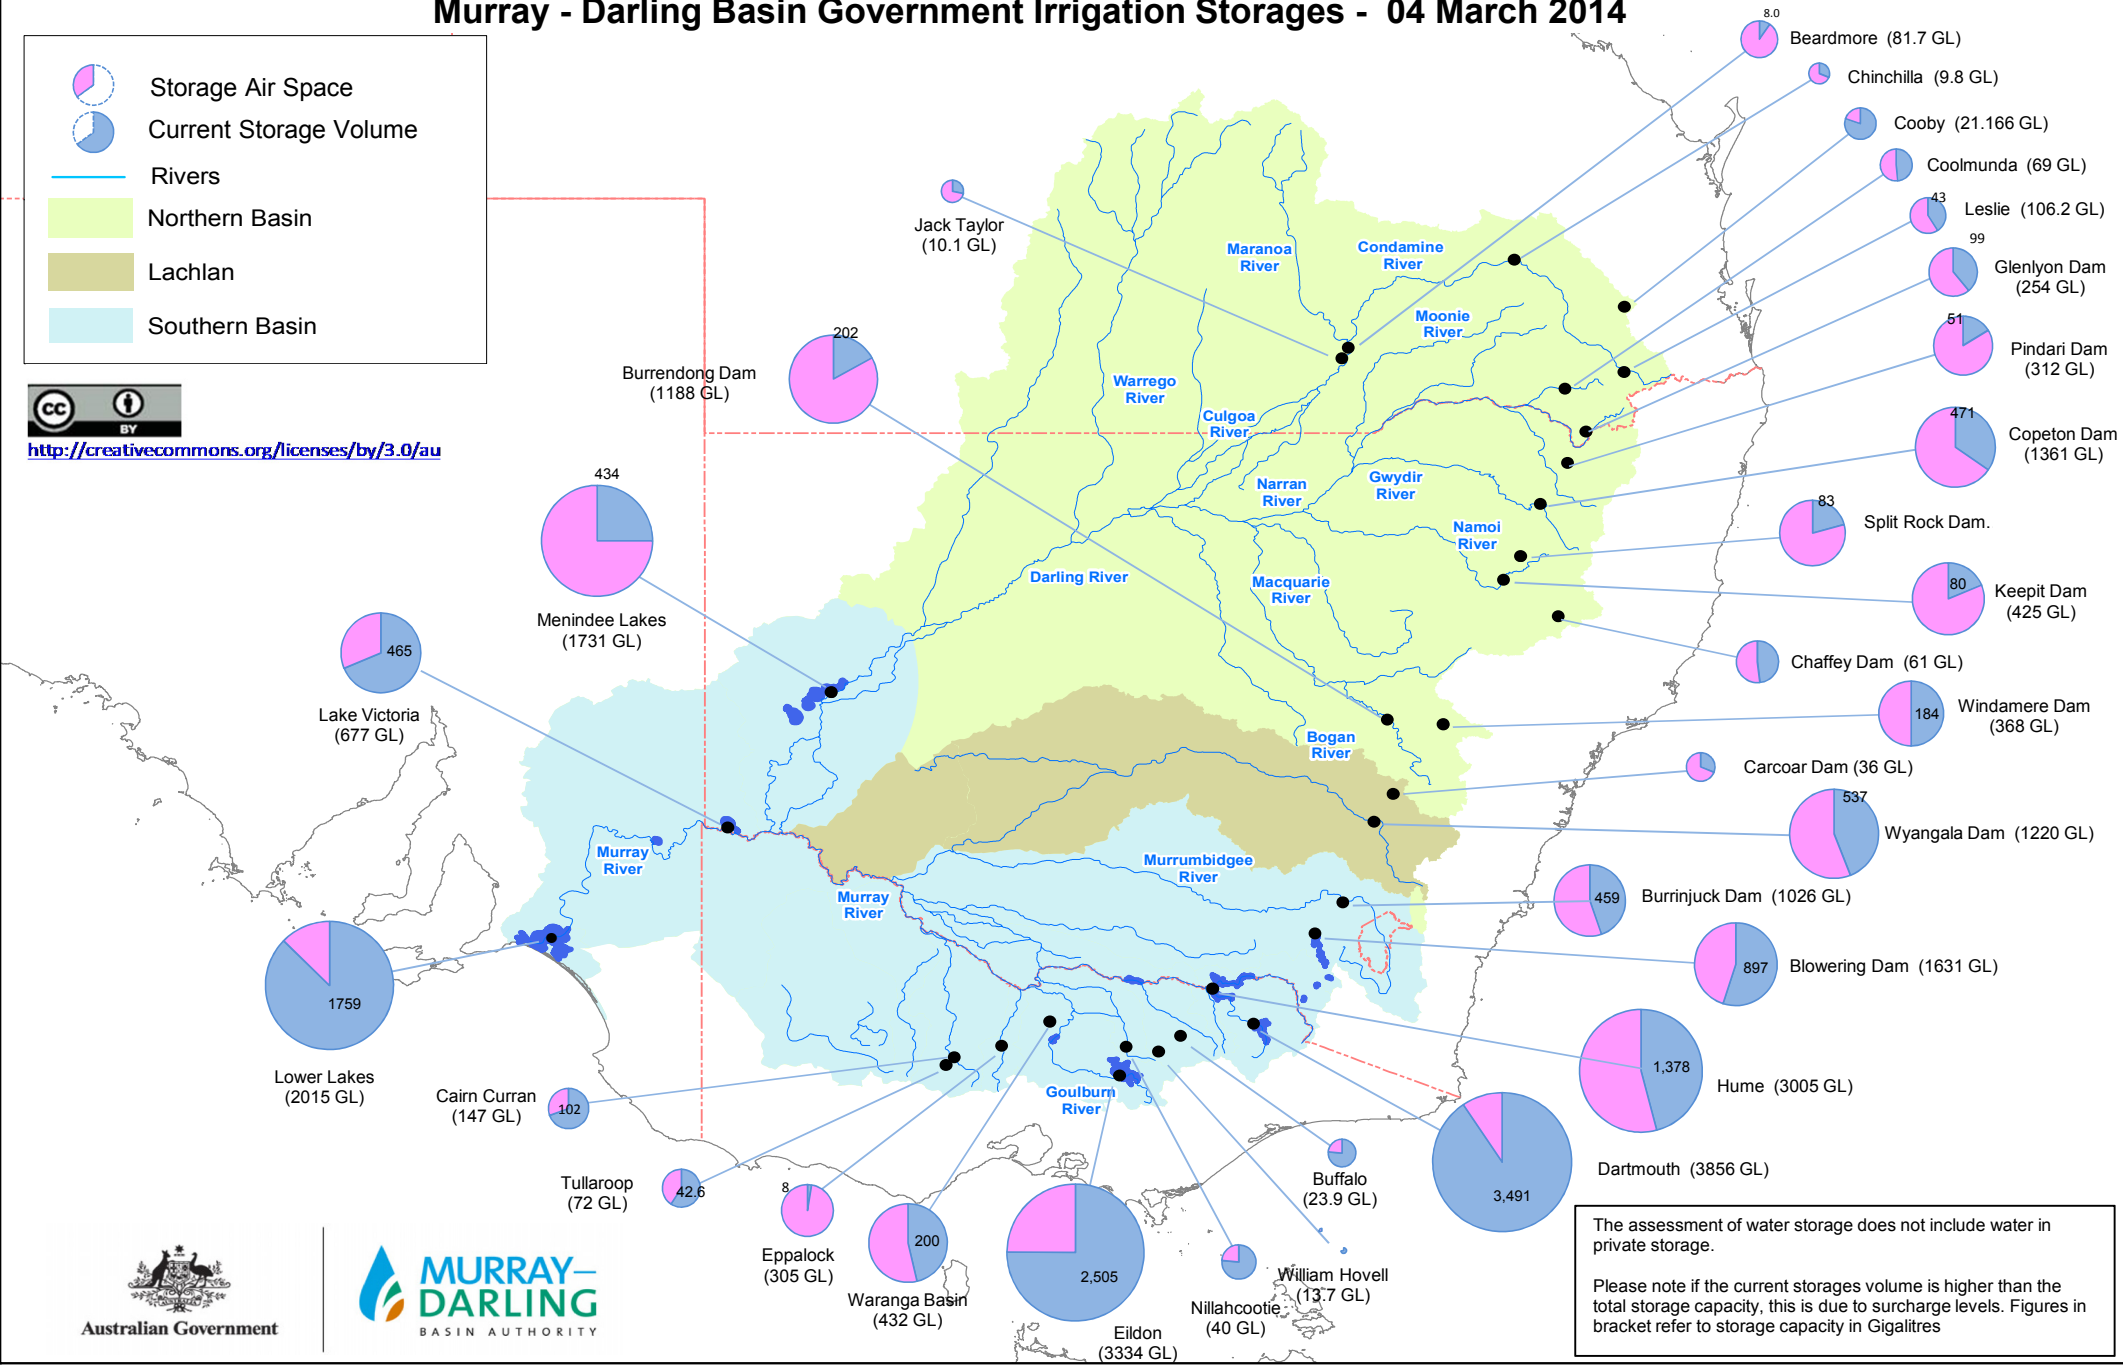

Murray - Darling Basin Government Irrigation Storages - 04 March 2014

<http://creativecommons.org/licenses/by/3.0/au>

The assessment of water storage does not include water in private storage.
Please note if the current storage volume is higher than the total storage capacity, this is due to surcharge levels. Figures in bracket refer to storage capacity in Giga litres