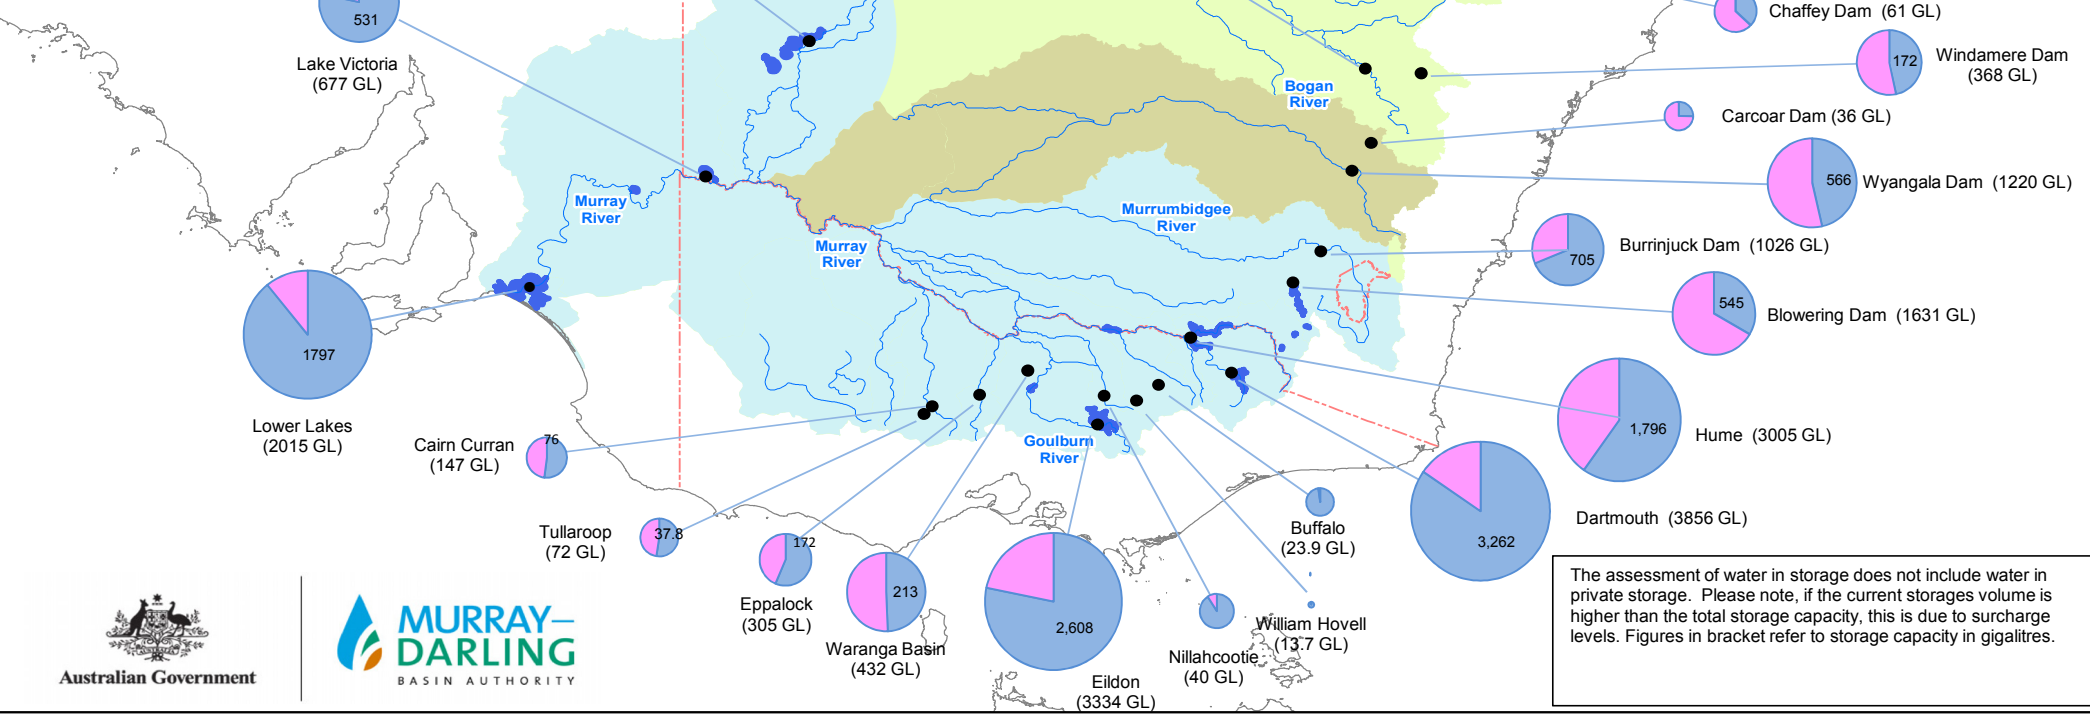

# Murray - Darling Basin Government Irrigation Storages - 24 December

The copyright in this publication is licensed under a Creative Commons Attribution 3.0 Australia (CC BY) licence.  
<http://creativecommons.org/licenses/by/3.0/au>