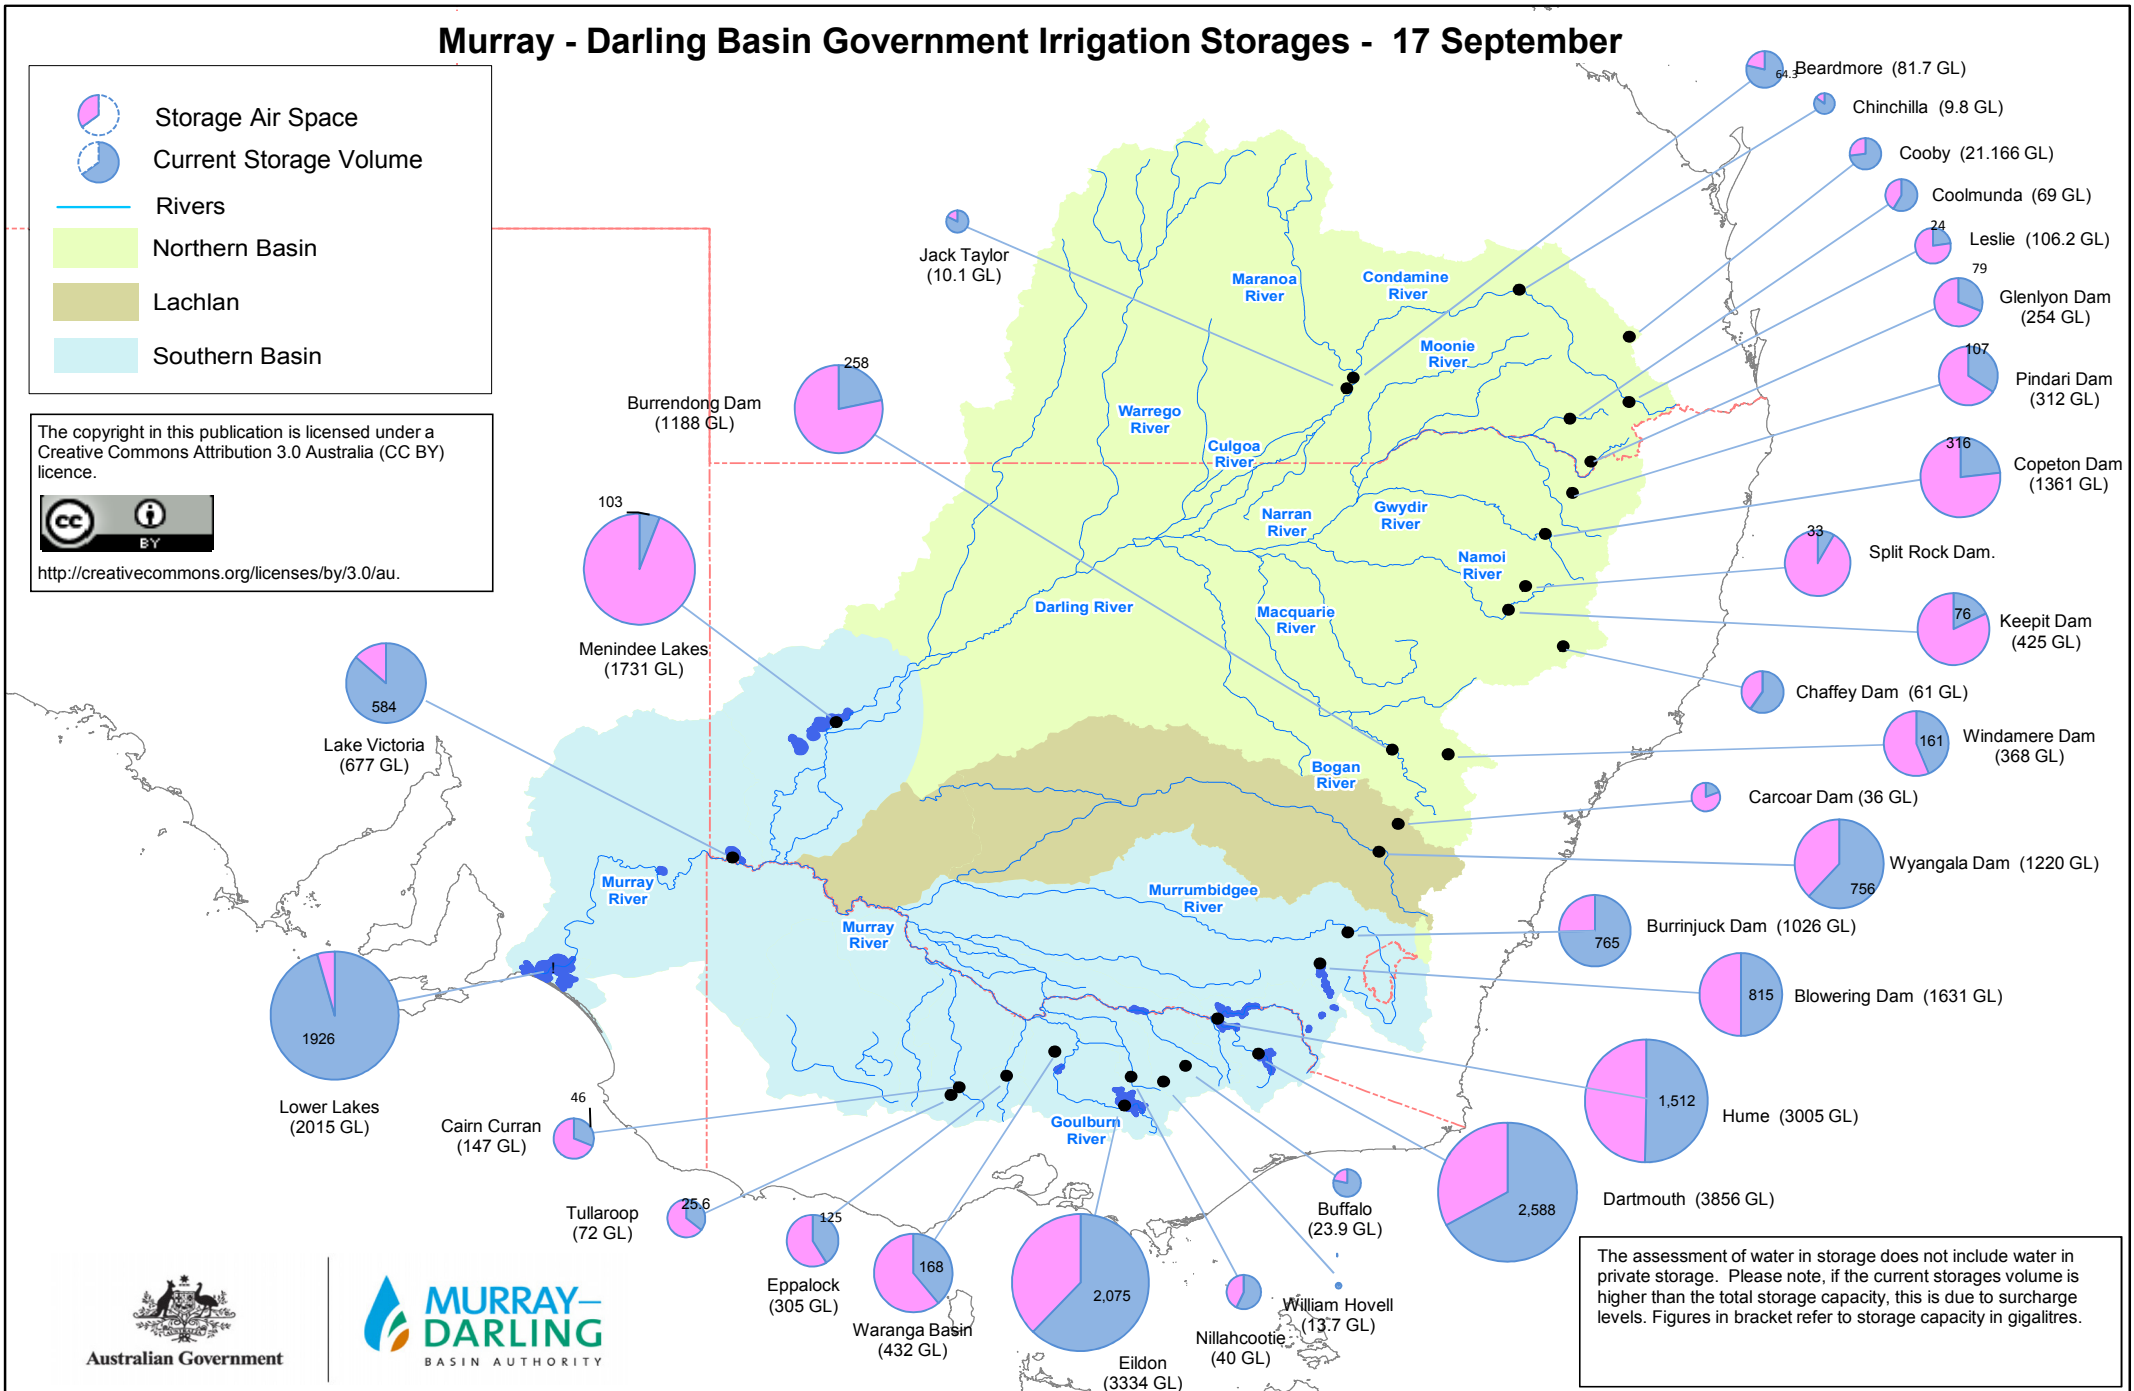

# Murray - Darling Basin Government Irrigation Storages - 17 September

The copyright in this publication is licensed under a Creative Commons Attribution 3.0 Australia (CC BY) licence.  
<http://creativecommons.org/licenses/by/3.0/au>