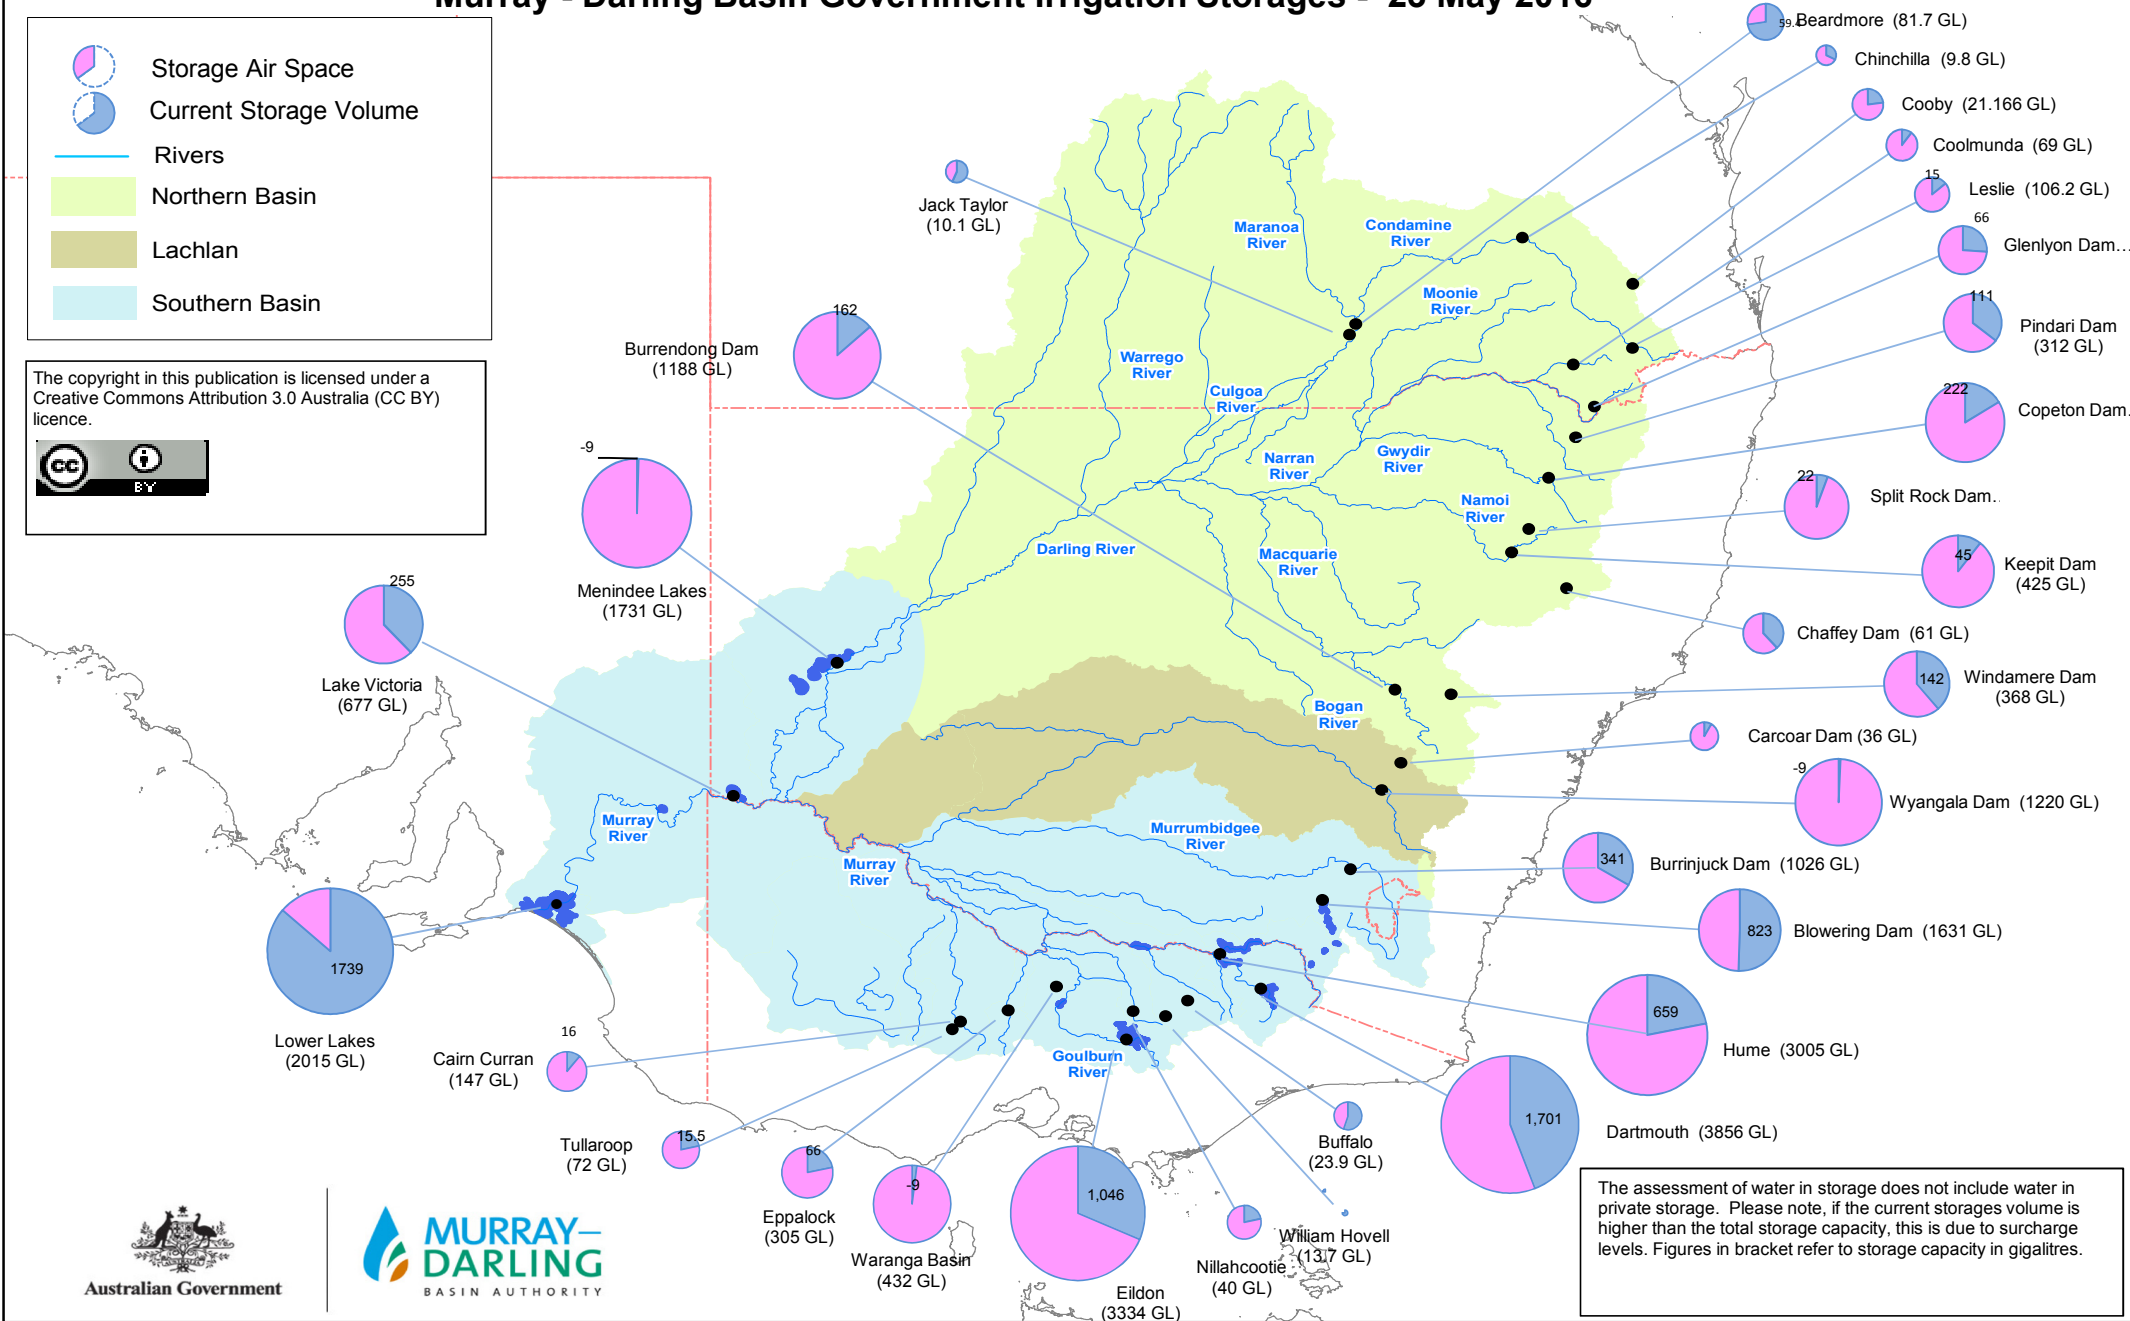

Murray - Darling Basin Government Irrigation Storages - 23 May 2016

The copyright in this publication is licensed under a Creative Commons Attribution 3.0 Australia (CC BY) licence.

The assessment of water in storage does not include water in private storage. Please note, if the current storages volume is higher than the total storage capacity, this is due to surcharge levels. Figures in bracket refer to storage capacity in gigalitres.