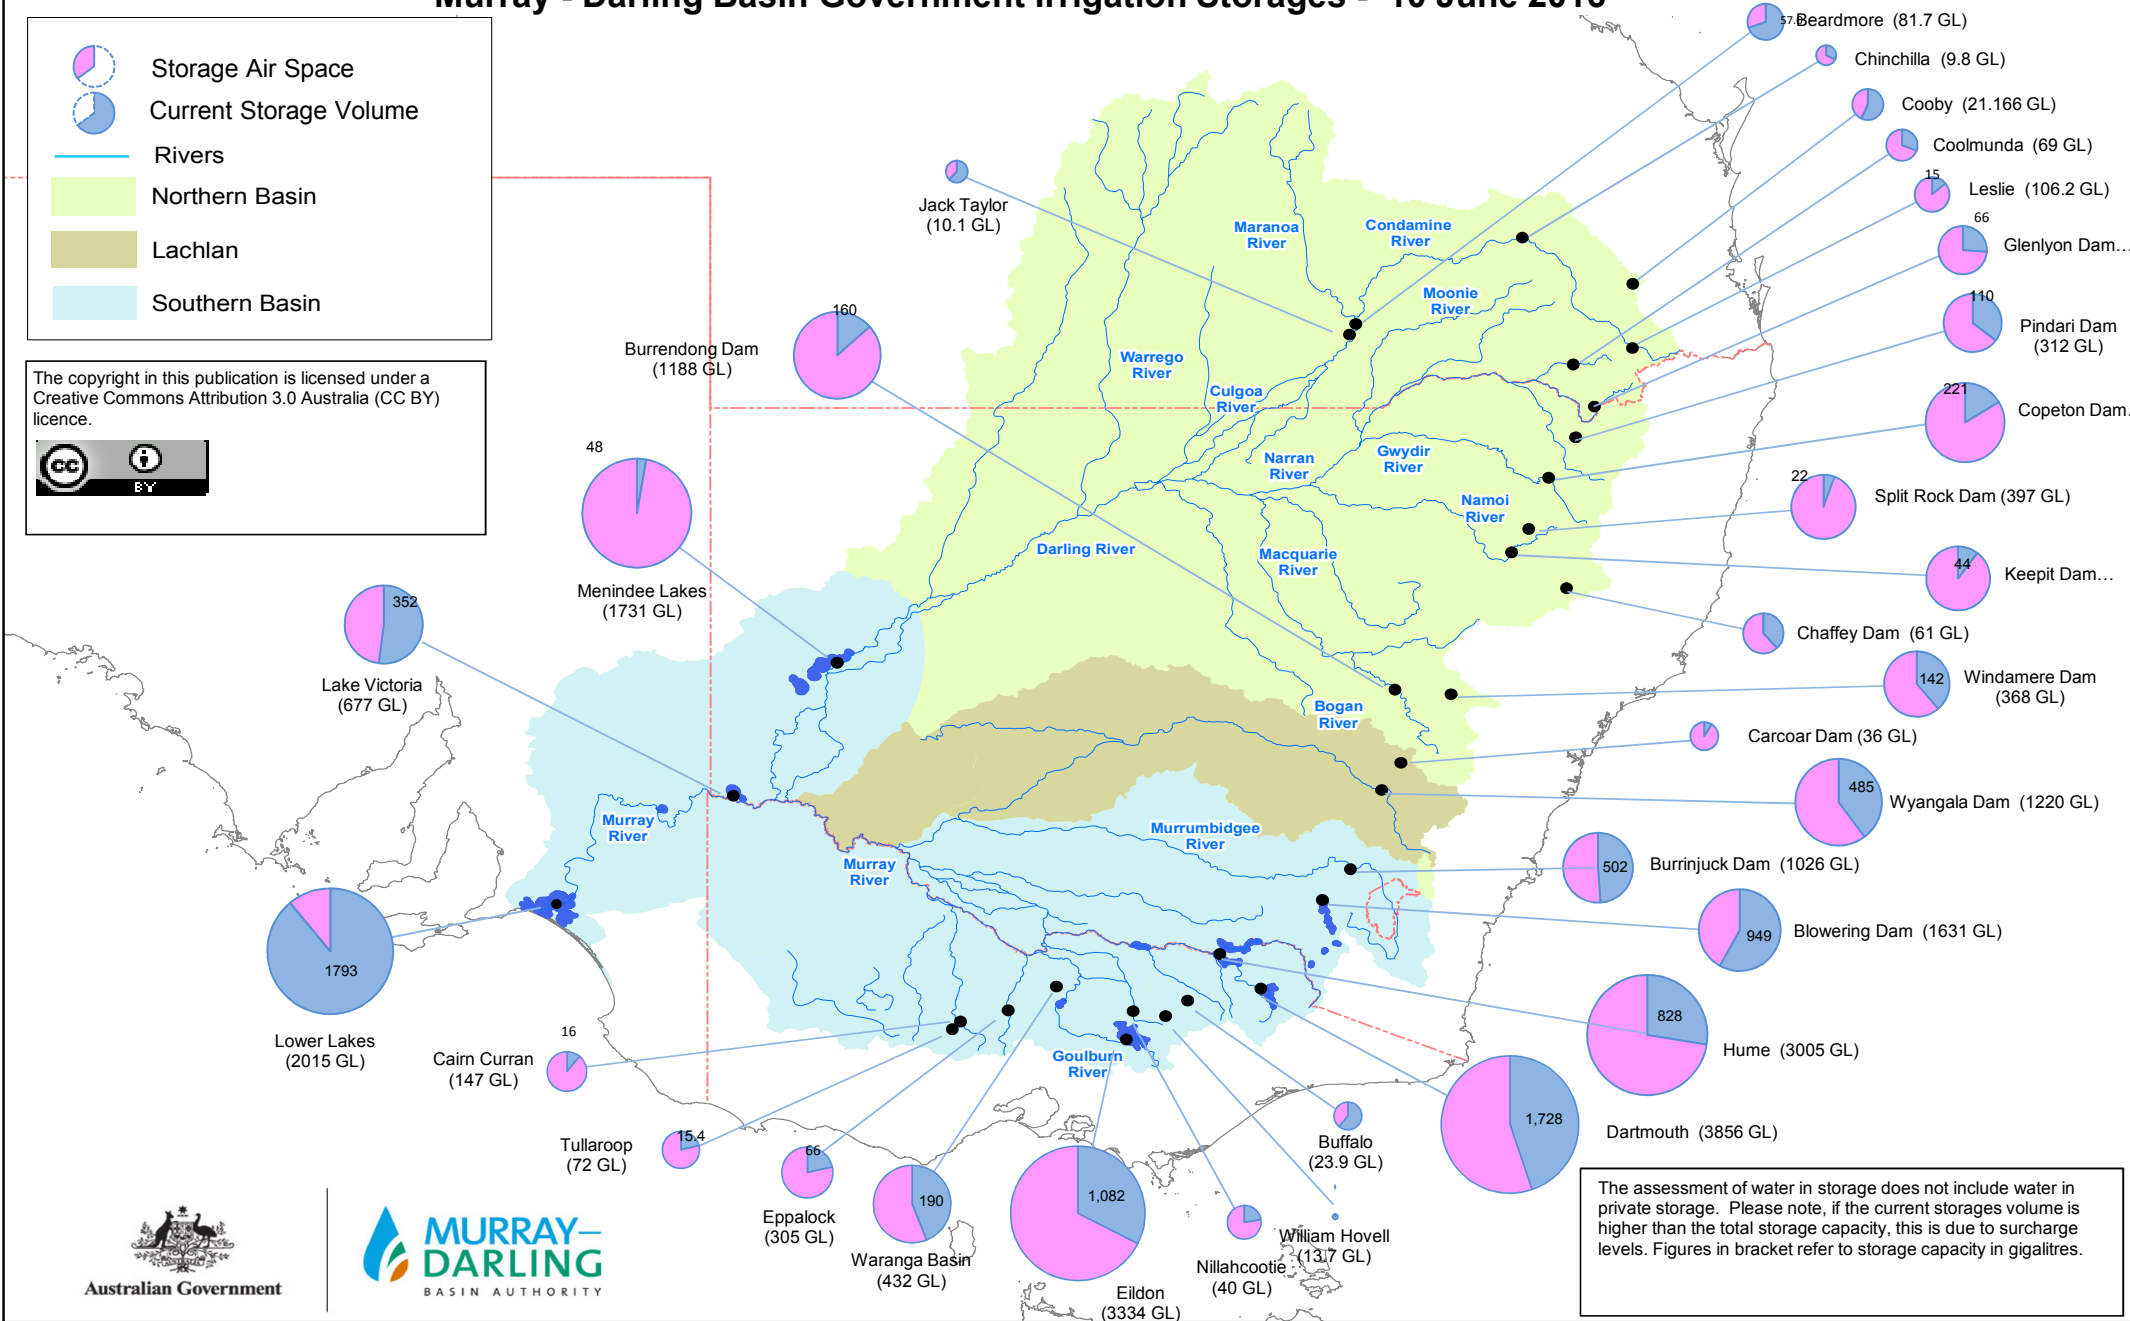

# Murray - Darling Basin Government Irrigation Storages - 10 June 2016

The copyright in this publication is licensed under a Creative Commons Attribution 3.0 Australia (CC BY) licence.

The assessment of water in storage does not include water in private storage. Please note, if the current storages volume is higher than the total storage capacity, this is due to surcharge levels. Figures in bracket refer to storage capacity in gigalitres.