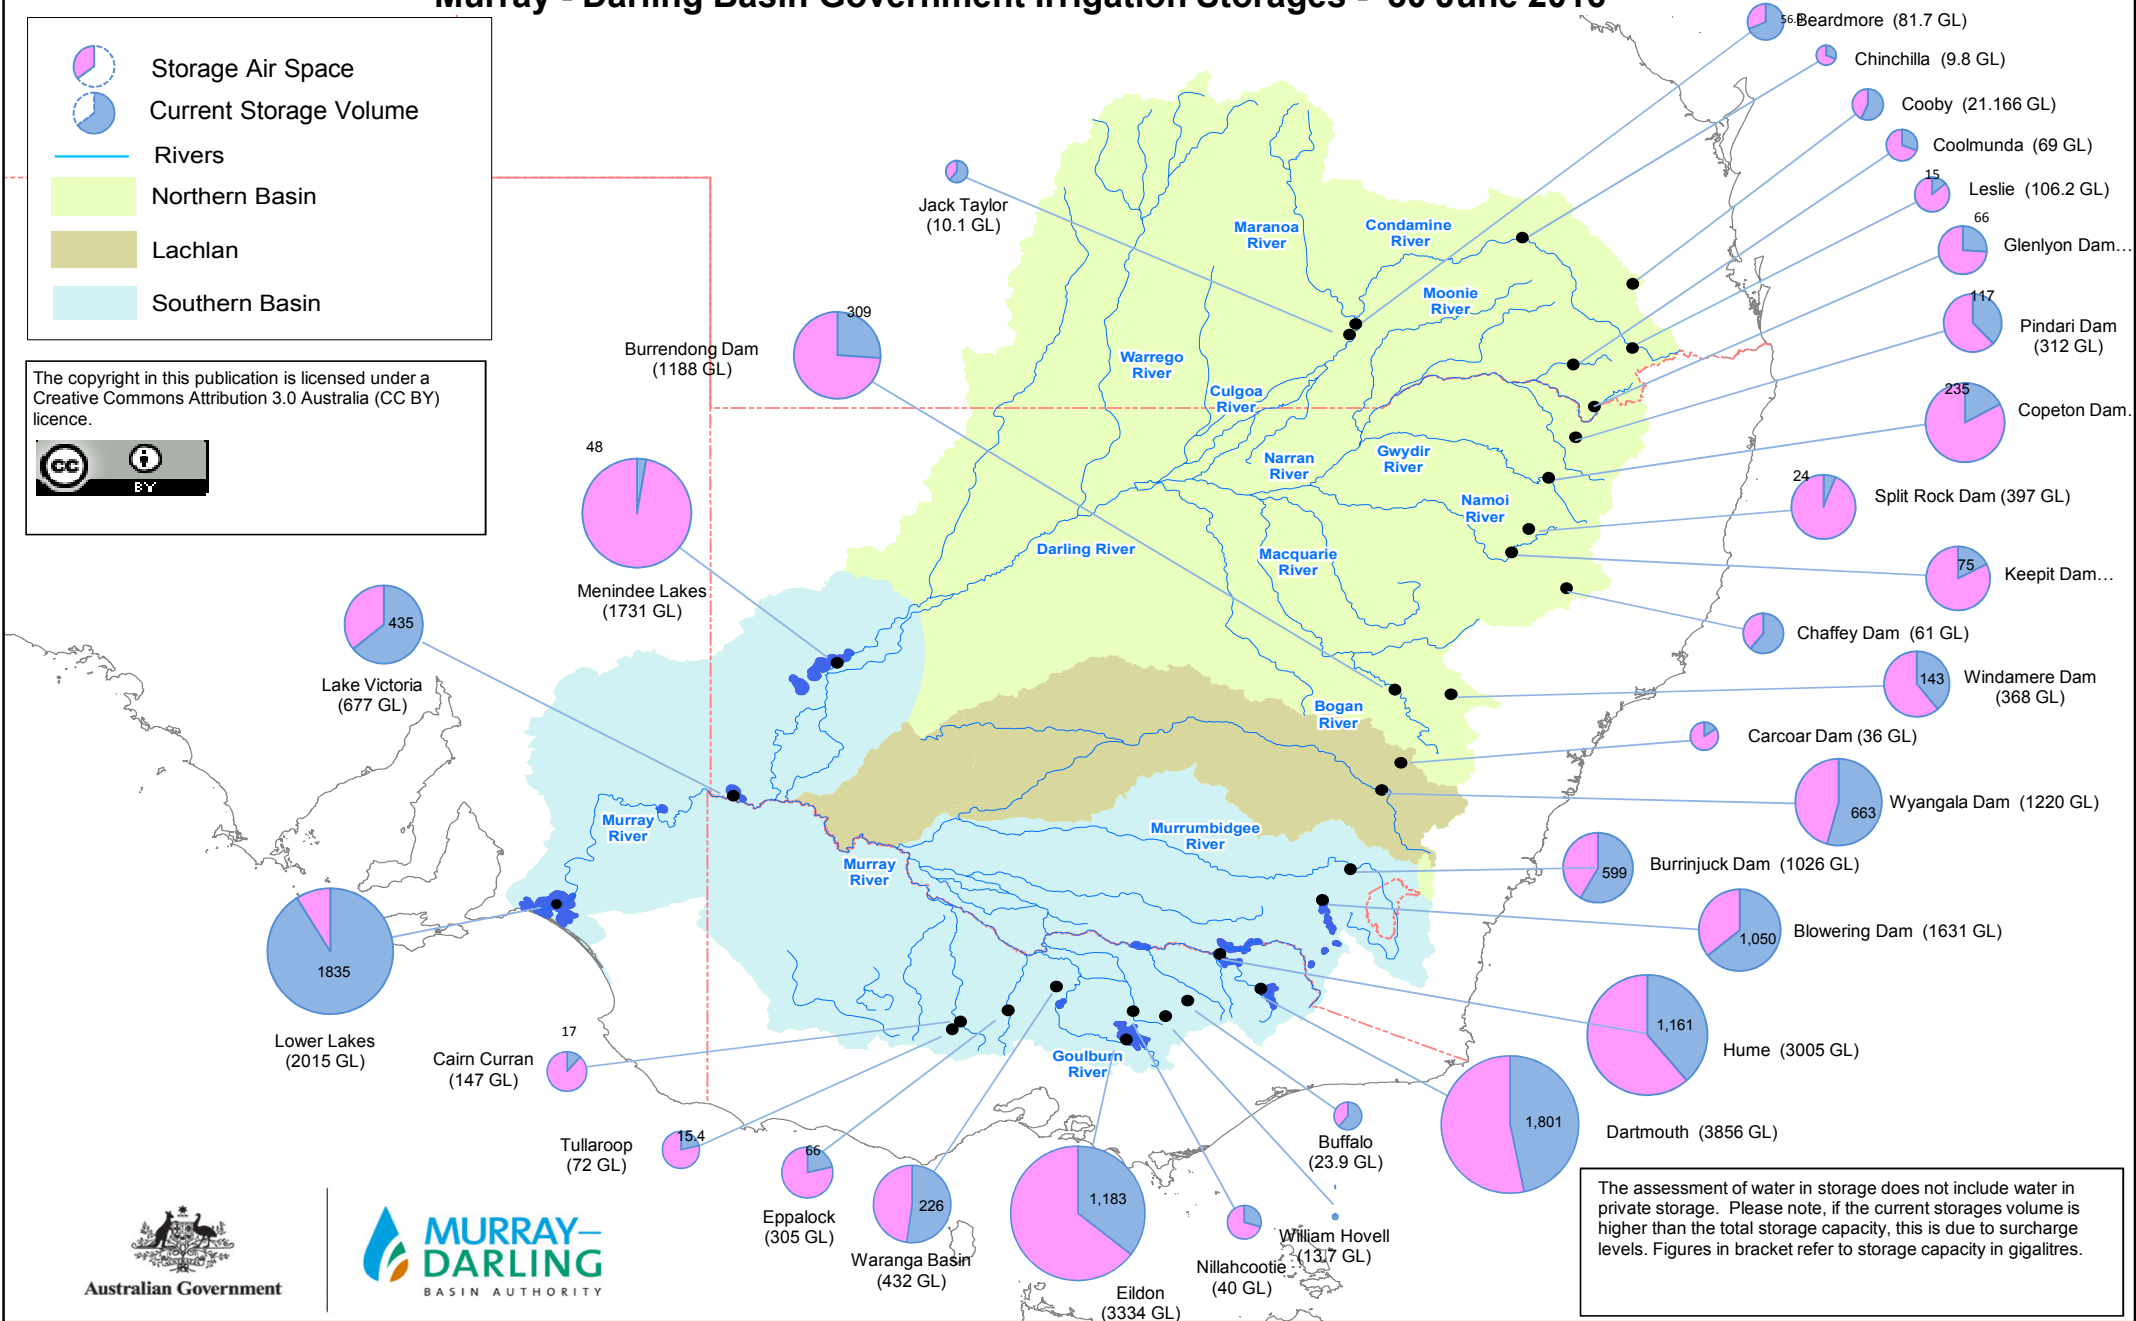

Murray - Darling Basin Government Irrigation Storages - 30 June 2016

The copyright in this publication is licensed under a Creative Commons Attribution 3.0 Australia (CC BY) licence.

The assessment of water in storage does not include water in private storage. Please note, if the current storages volume is higher than the total storage capacity, this is due to surcharge levels. Figures in bracket refer to storage capacity in gigalitres.