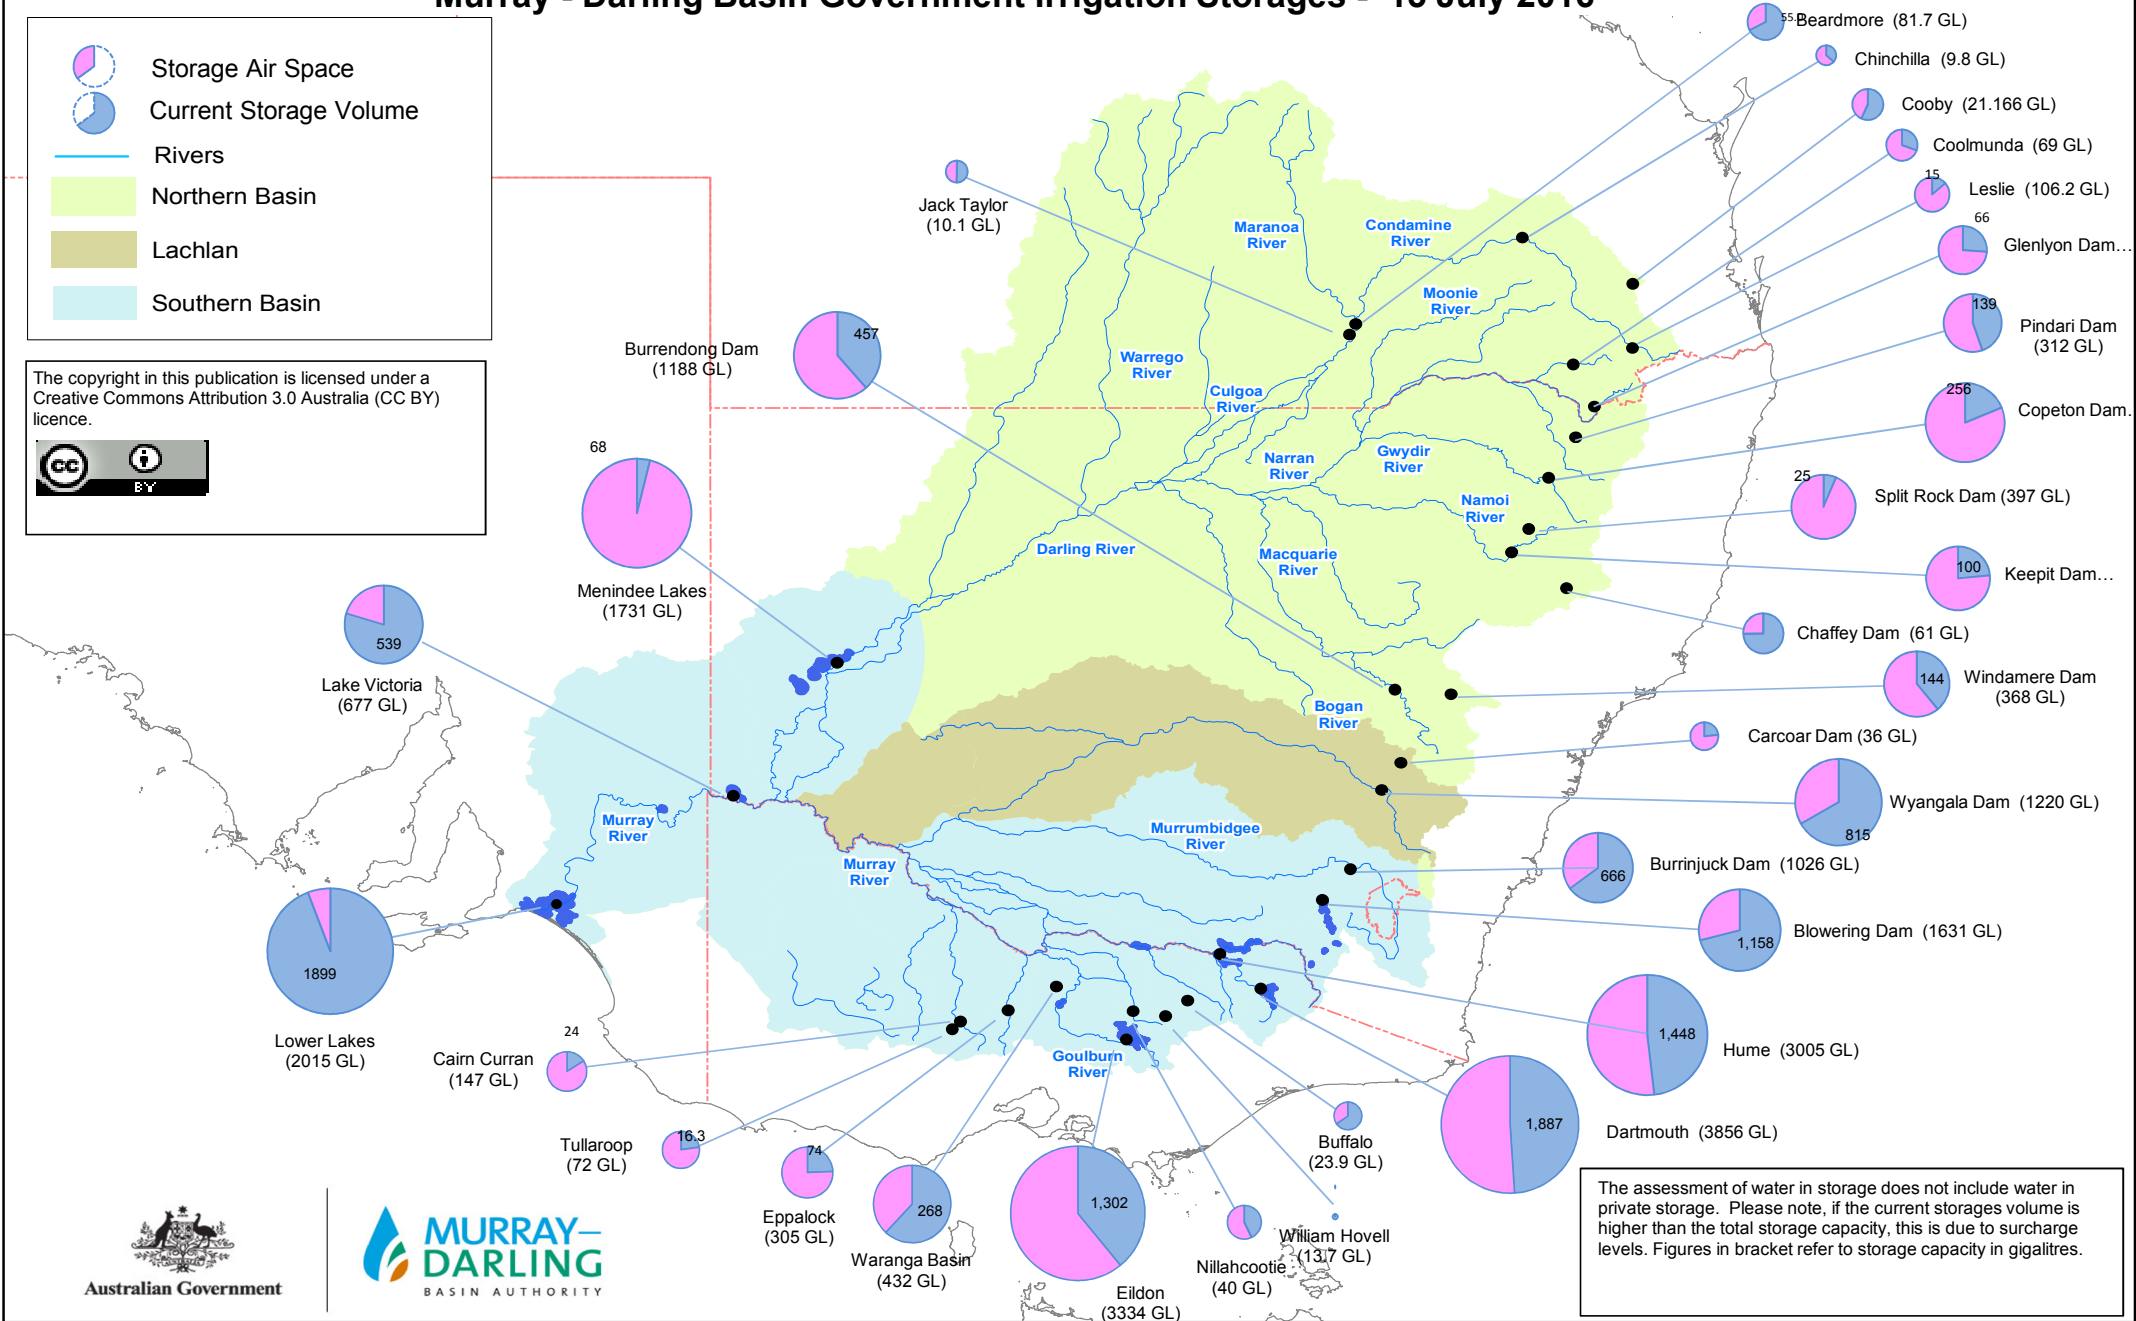

# Murray - Darling Basin Government Irrigation Storages - 15 July 2016

The copyright in this publication is licensed under a Creative Commons Attribution 3.0 Australia (CC BY) licence.

The assessment of water in storage does not include water in private storage. Please note, if the current storages volume is higher than the total storage capacity, this is due to surcharge levels. Figures in bracket refer to storage capacity in gigalitres.