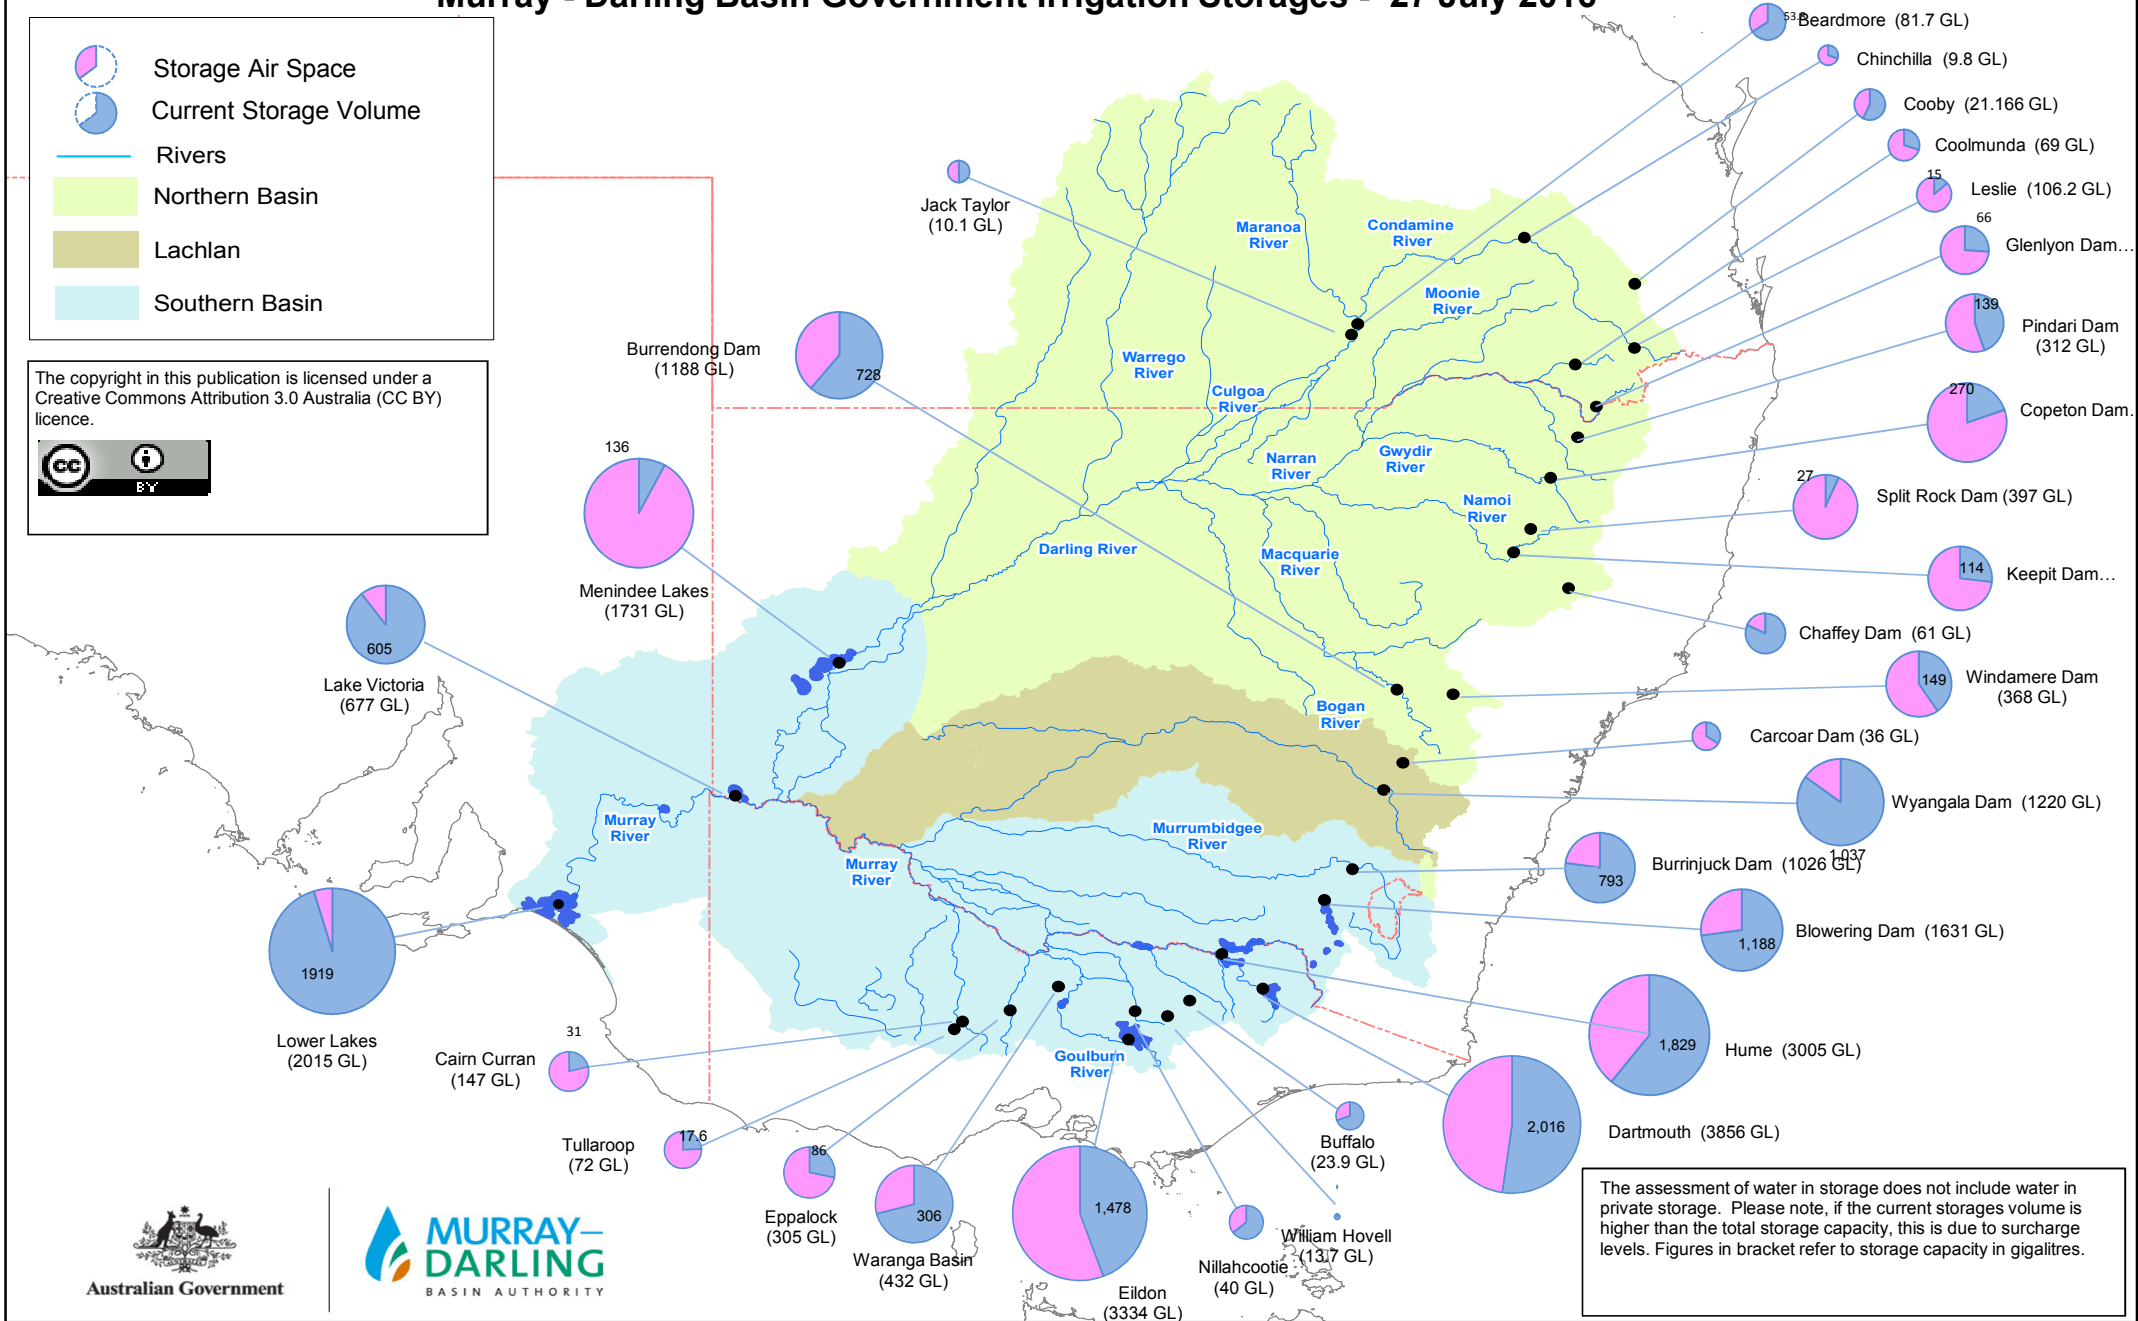

Murray - Darling Basin Government Irrigation Storages - 27 July 2016

The copyright in this publication is licensed under a Creative Commons Attribution 3.0 Australia (CC BY) licence.

The assessment of water in storage does not include water in private storage. Please note, if the current storages volume is higher than the total storage capacity, this is due to surcharge levels. Figures in bracket refer to storage capacity in gigalitres.