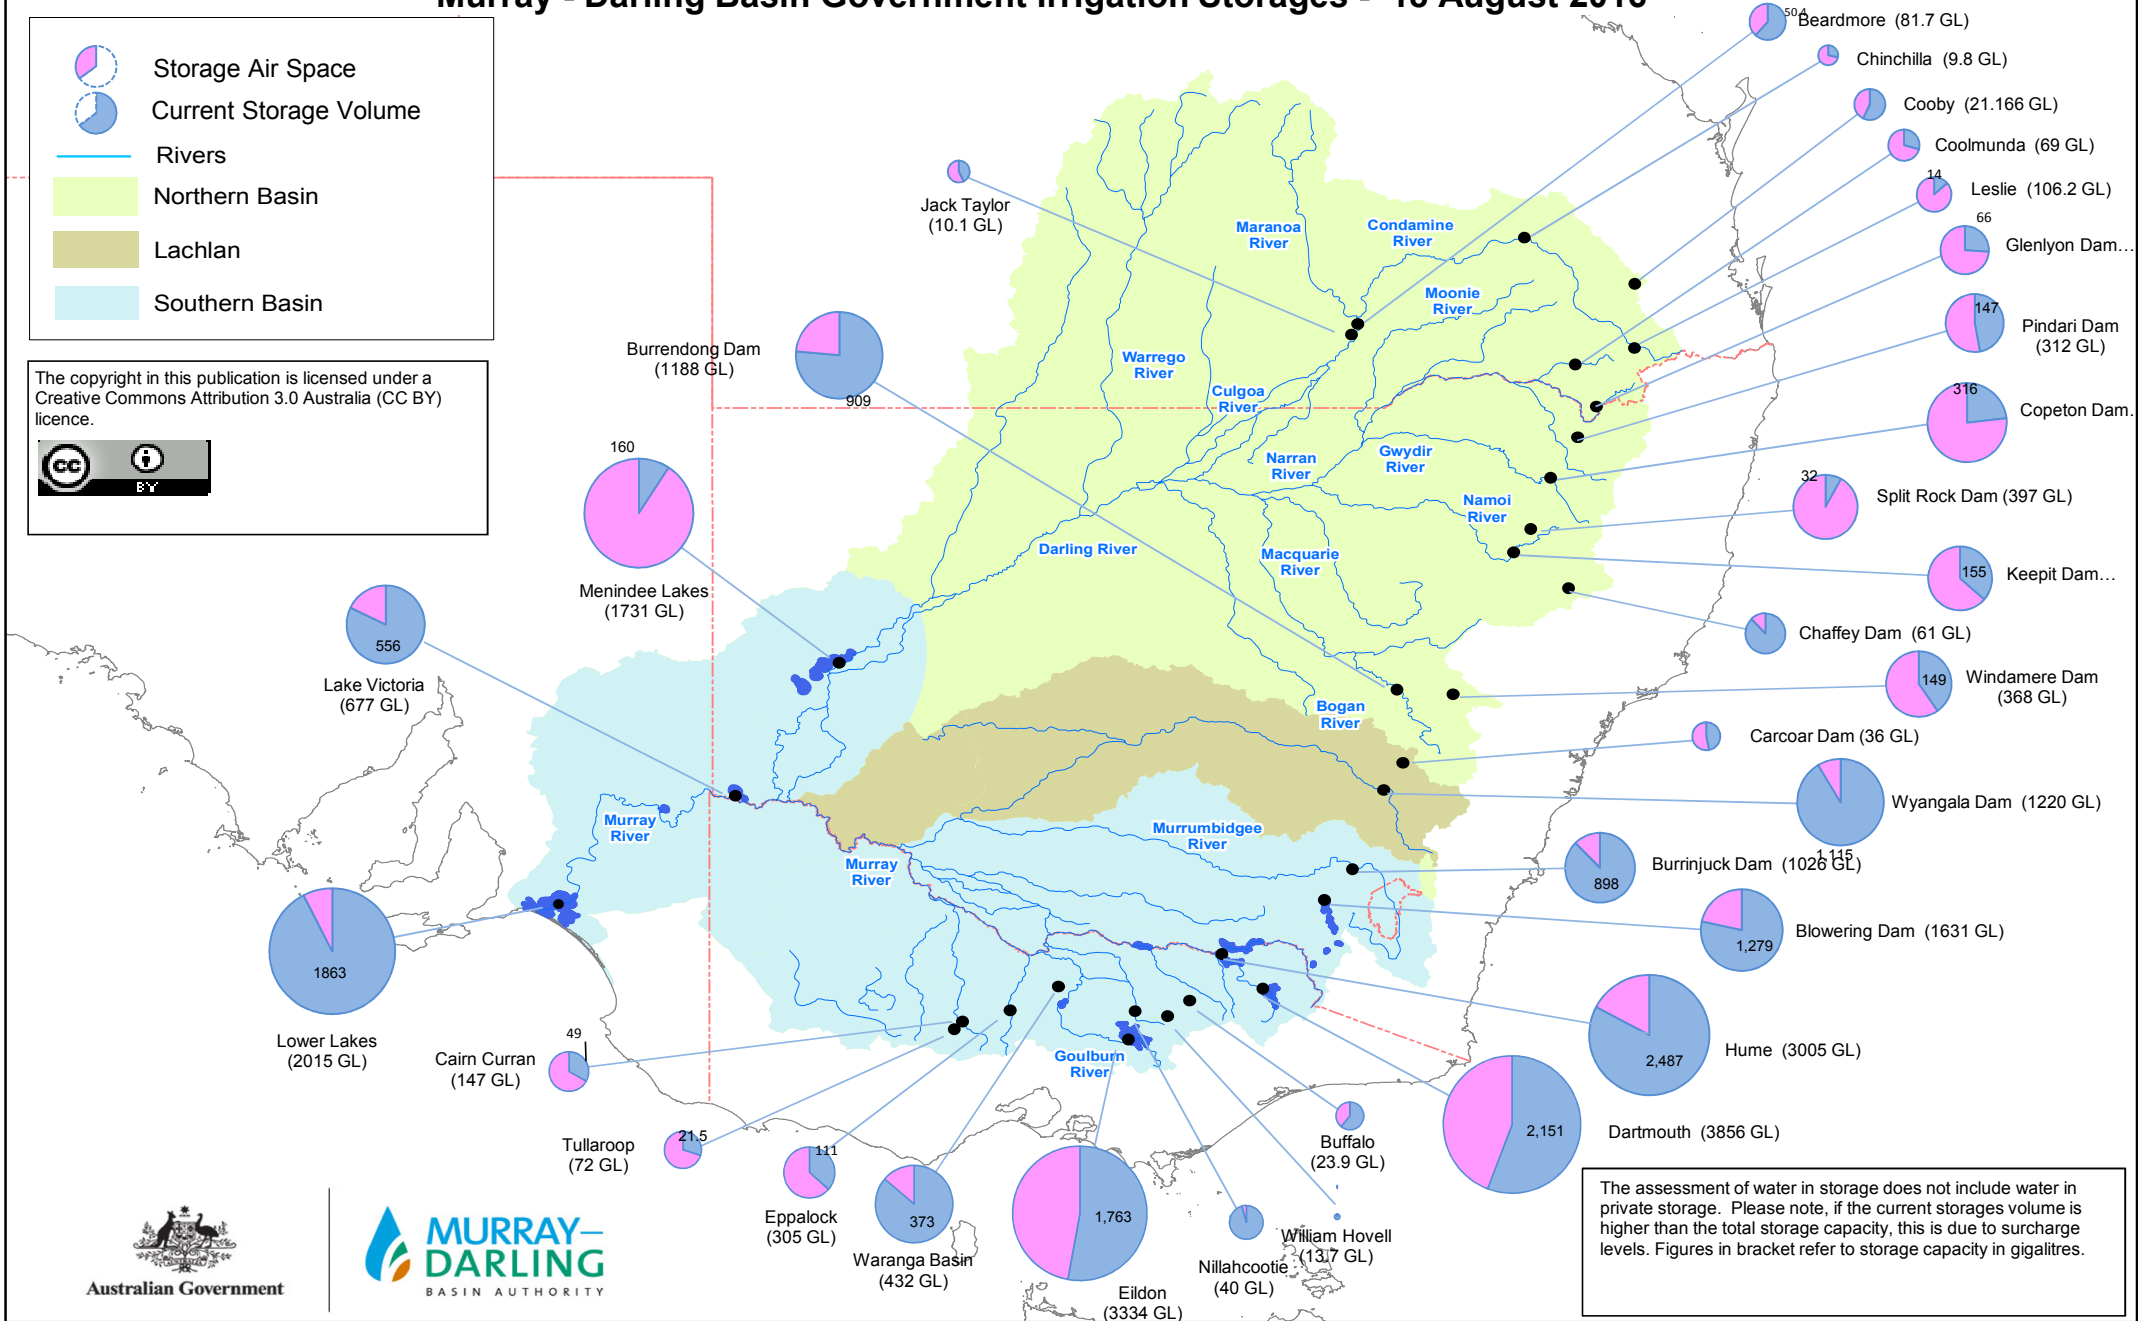

Murray - Darling Basin Government Irrigation Storages - 18 August 2016

The copyright in this publication is licensed under a Creative Commons Attribution 3.0 Australia (CC BY) licence.

The assessment of water in storage does not include water in private storage. Please note, if the current storages volume is higher than the total storage capacity, this is due to surcharge levels. Figures in bracket refer to storage capacity in gigalitres.