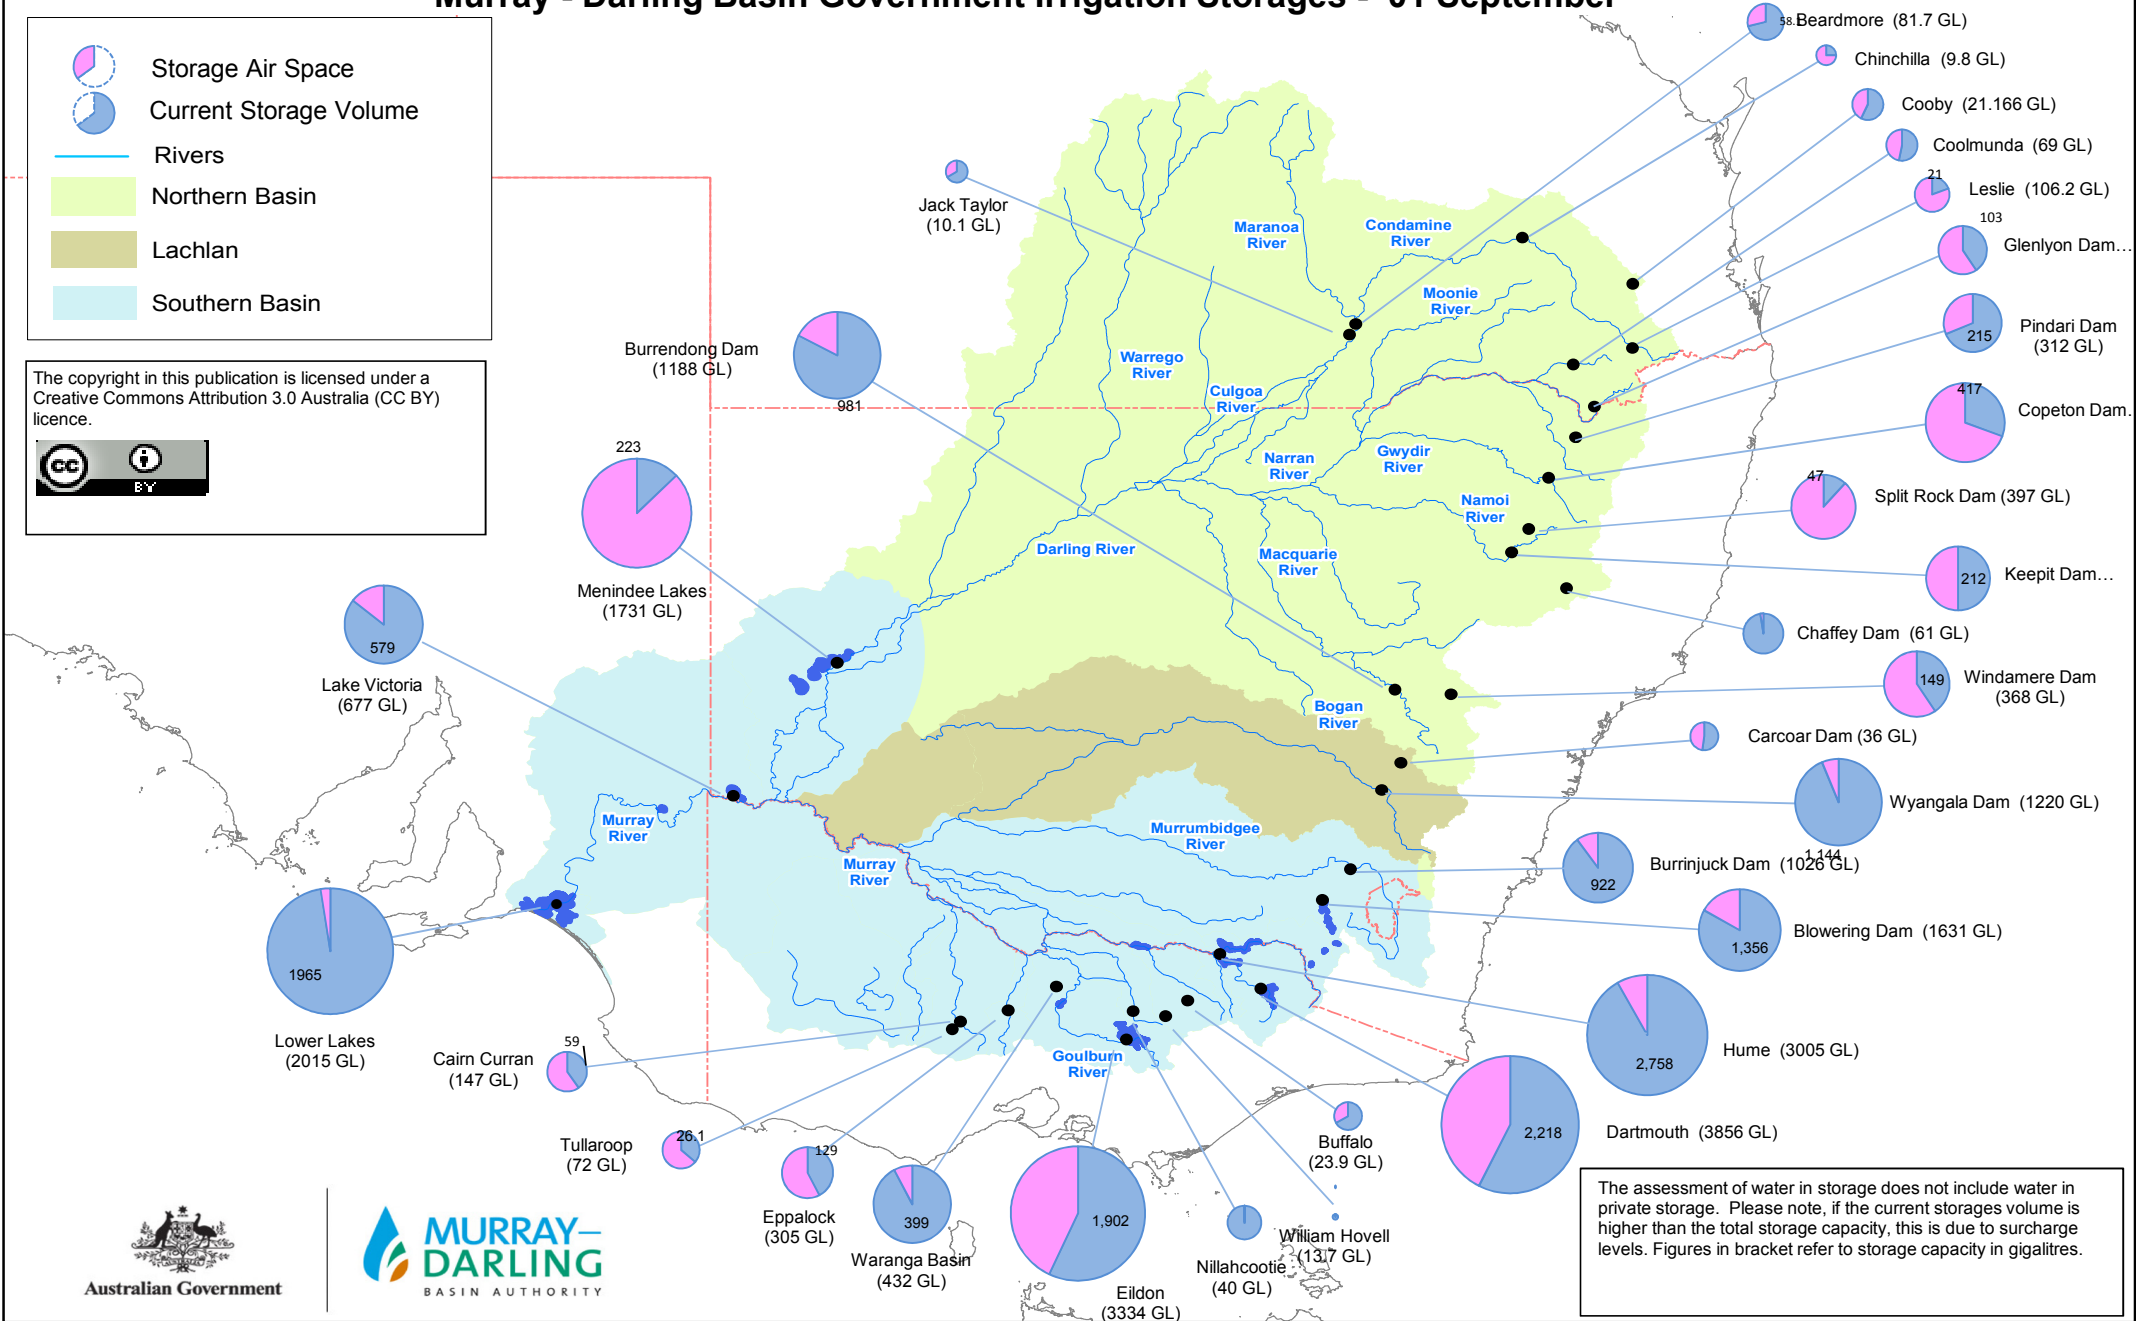

Murray - Darling Basin Government Irrigation Storages - 01 September

The copyright in this publication is licensed under a Creative Commons Attribution 3.0 Australia (CC BY) licence.

The assessment of water in storage does not include water in private storage. Please note, if the current storages volume is higher than the total storage capacity, this is due to surcharge levels. Figures in bracket refer to storage capacity in gigalitres.