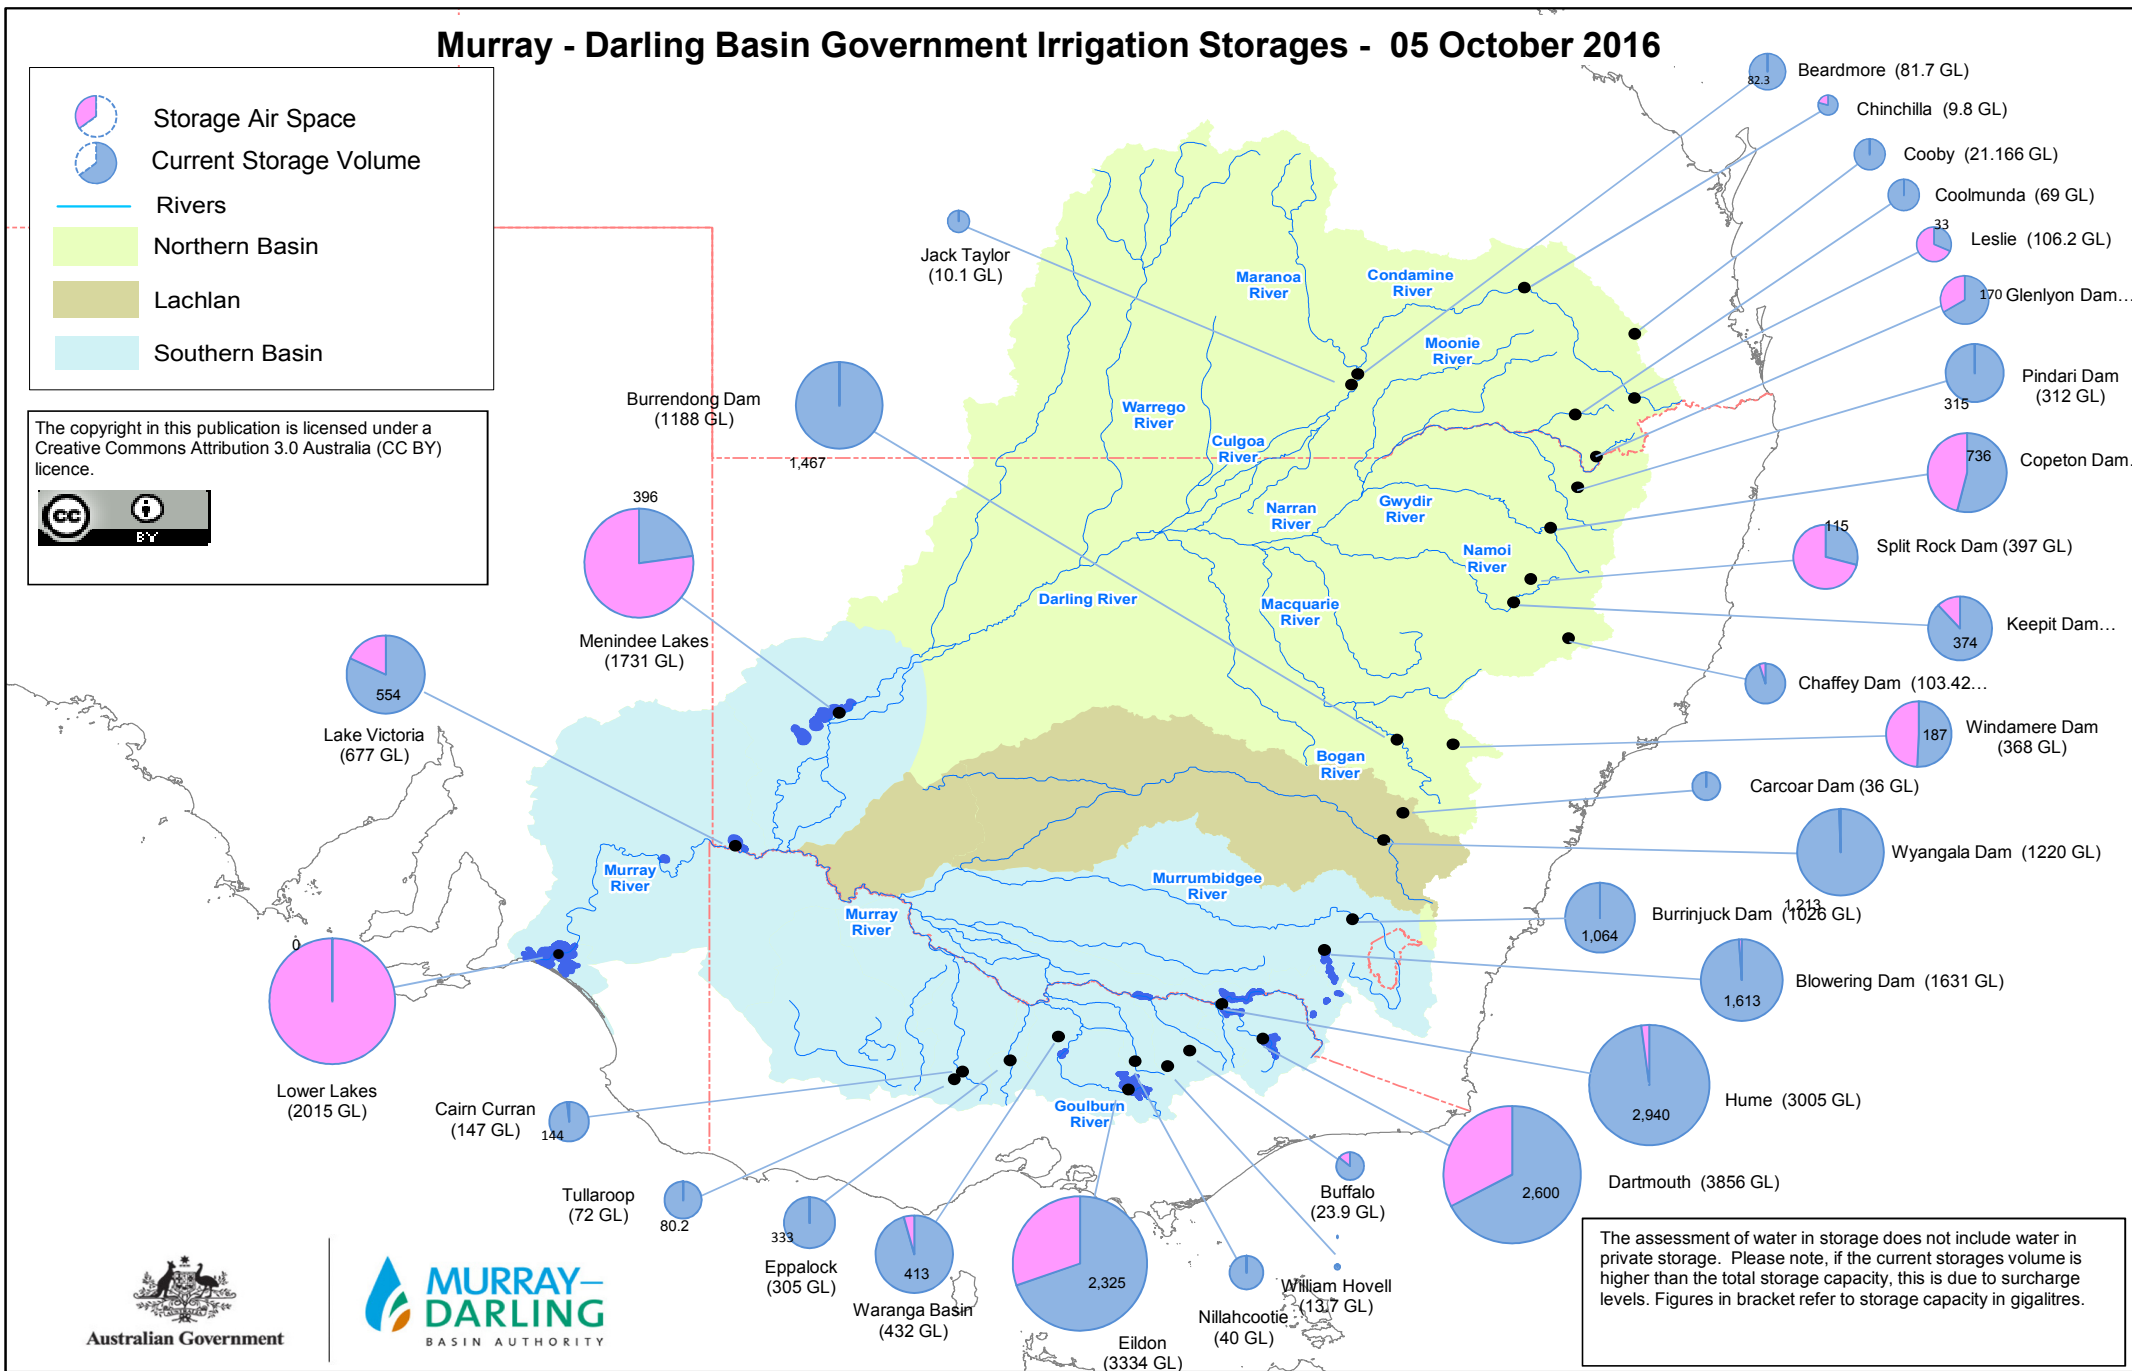

Murray - Darling Basin Government Irrigation Storages - 05 October 2016

The copyright in this publication is licensed under a Creative Commons Attribution 3.0 Australia (CC BY) licence.

The assessment of water in storage does not include water in private storage. Please note, if the current storages volume is higher than the total storage capacity, this is due to surcharge levels. Figures in bracket refer to storage capacity in gigalitres.