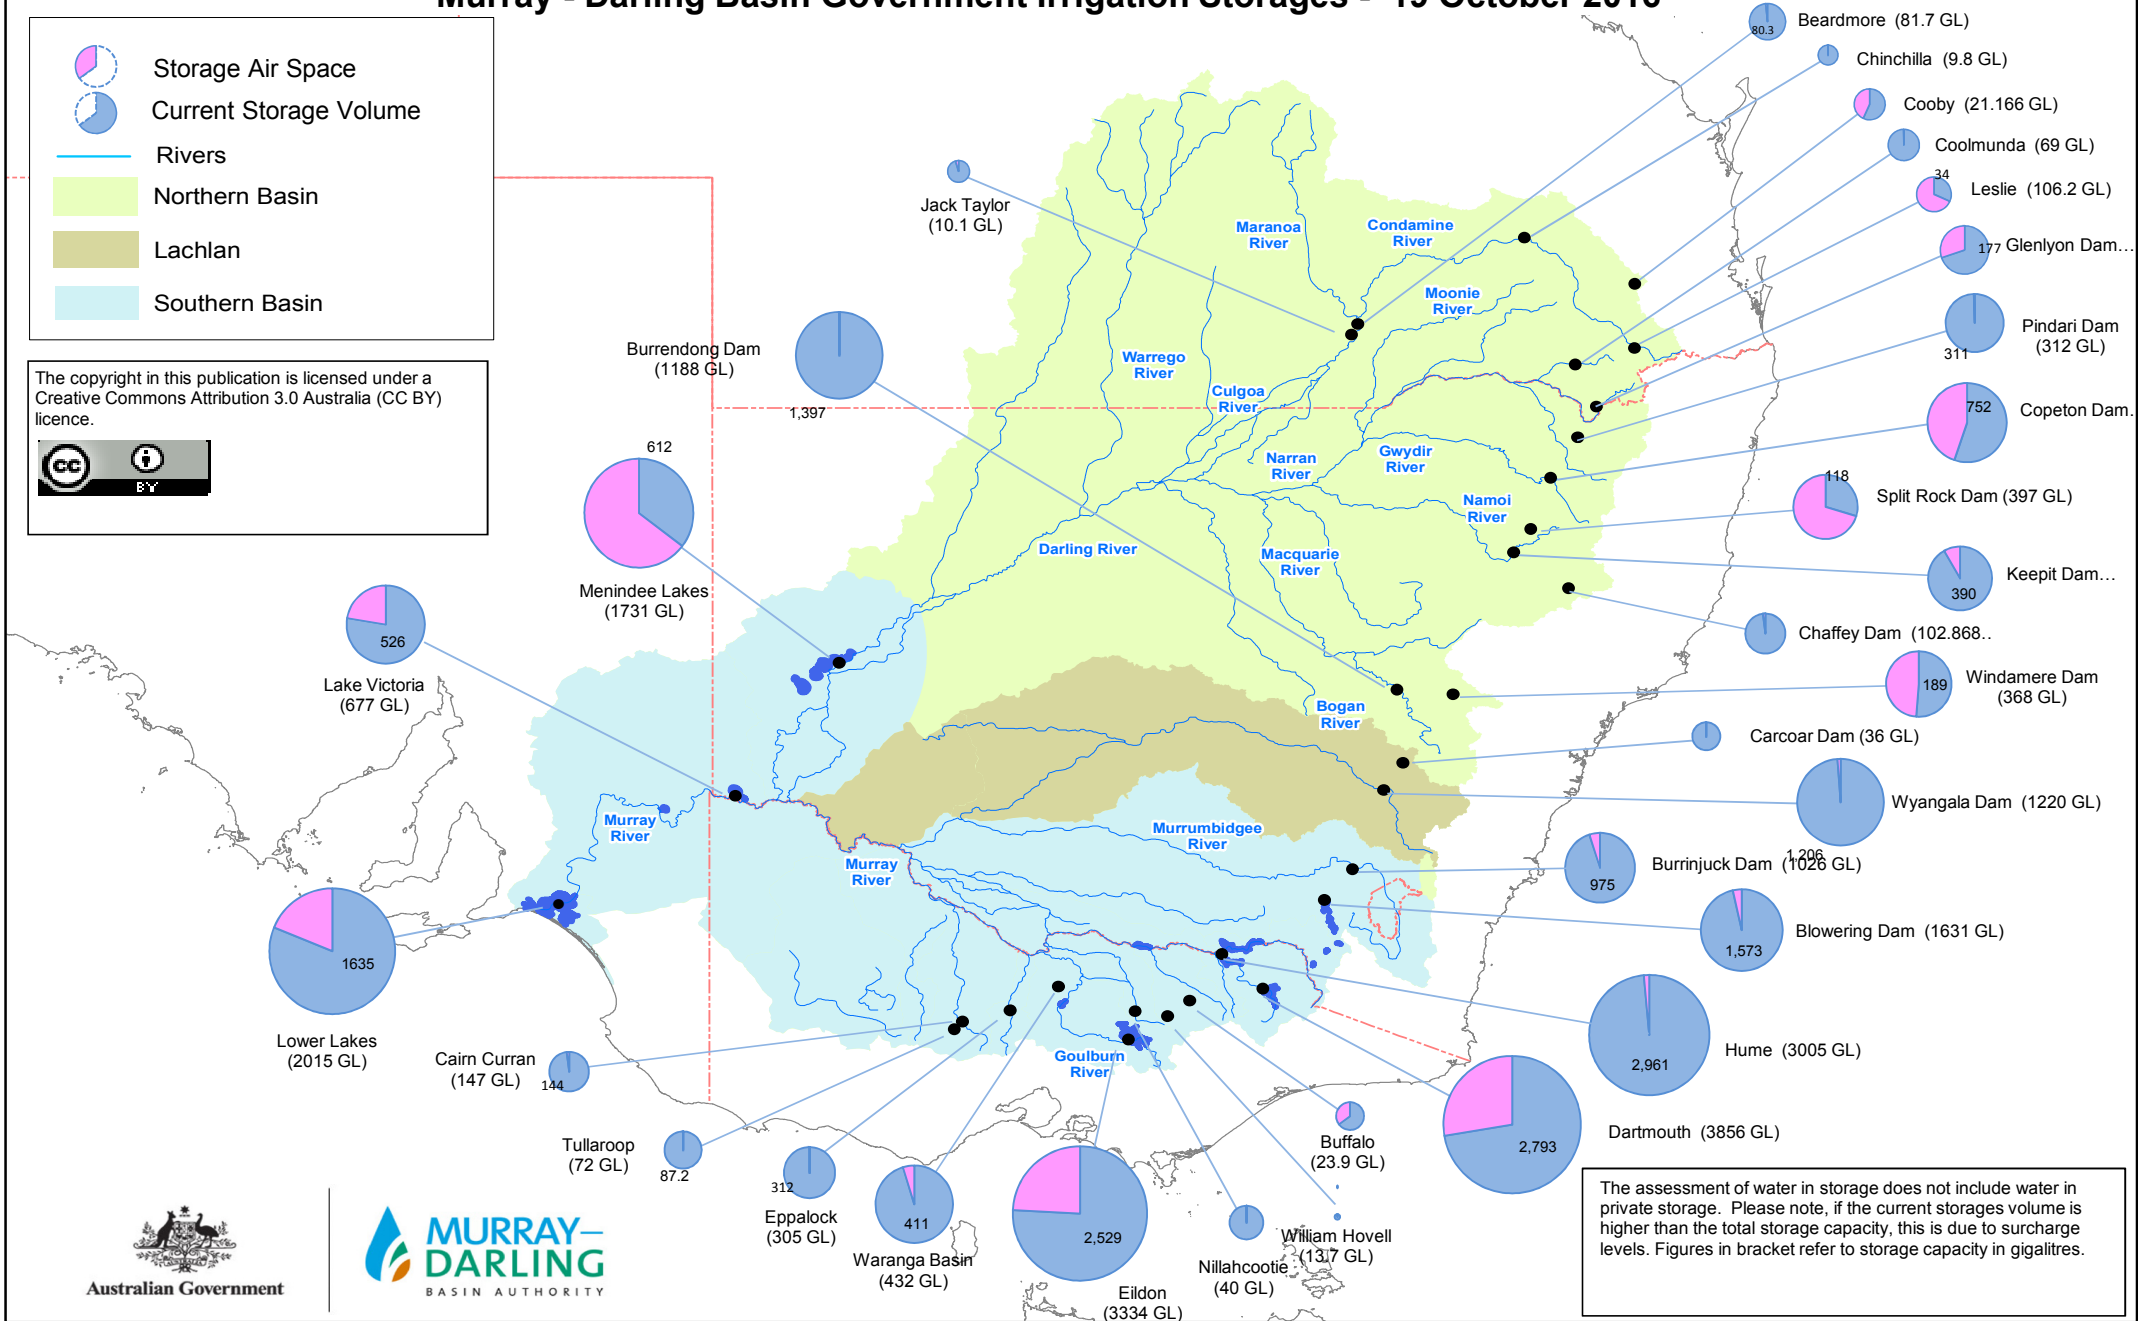

# Murray - Darling Basin Government Irrigation Storages - 19 October 2016

The copyright in this publication is licensed under a Creative Commons Attribution 3.0 Australia (CC BY) licence.

The assessment of water in storage does not include water in private storage. Please note, if the current storages volume is higher than the total storage capacity, this is due to surcharge levels. Figures in bracket refer to storage capacity in gigalitres.