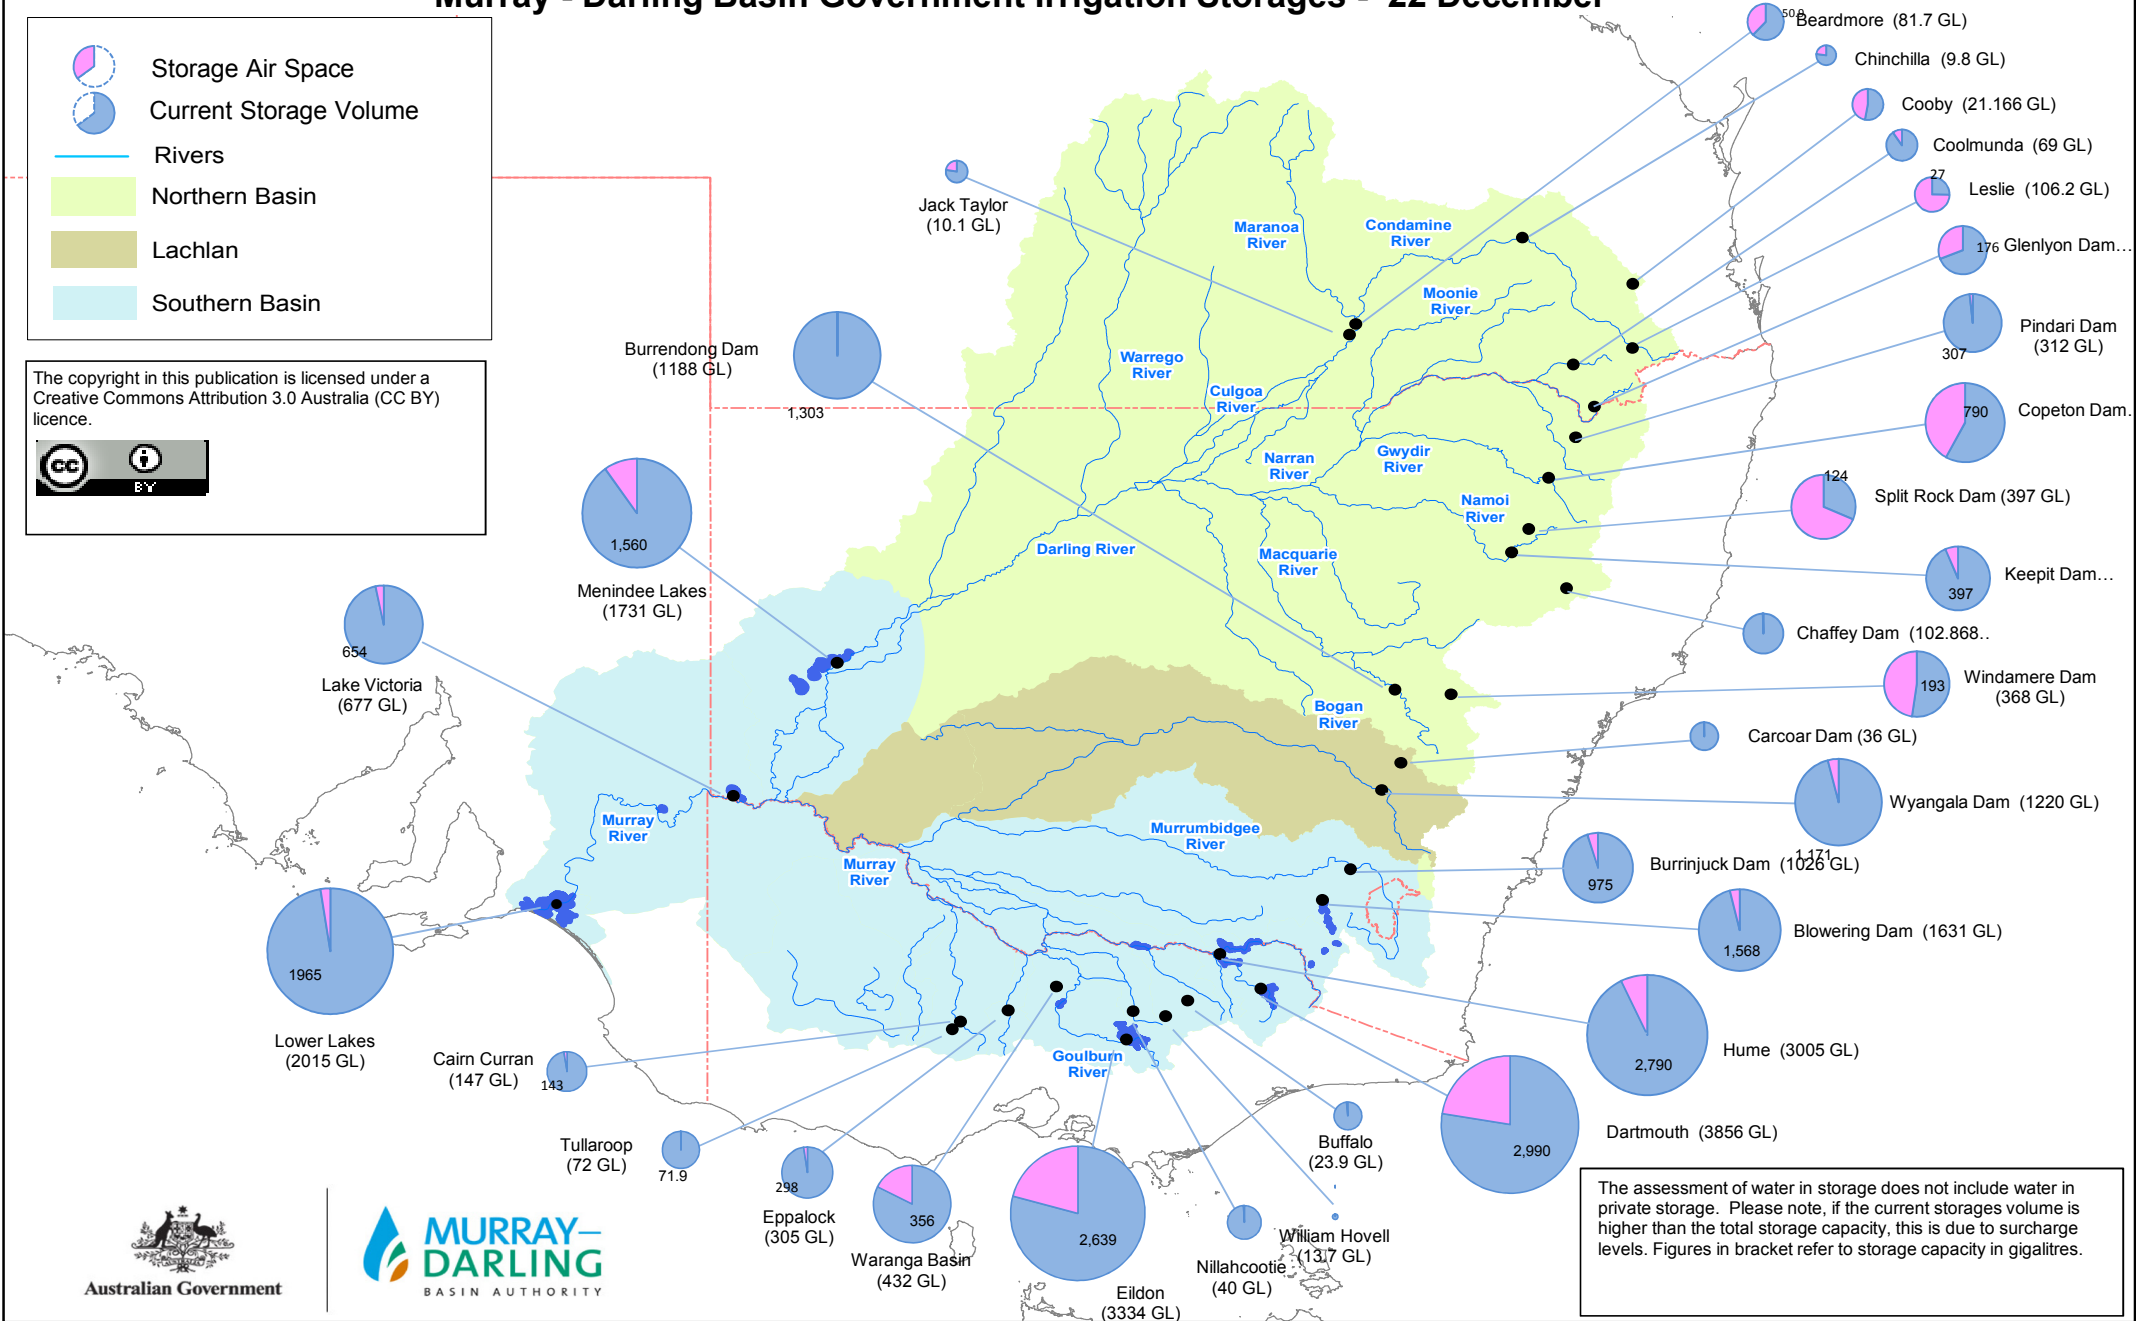

# Murray - Darling Basin Government Irrigation Storages - 22 December

The copyright in this publication is licensed under a Creative Commons Attribution 3.0 Australia (CC BY) licence.

The assessment of water in storage does not include water in private storage. Please note, if the current storages volume is higher than the total storage capacity, this is due to surcharge levels. Figures in bracket refer to storage capacity in gigalitres.