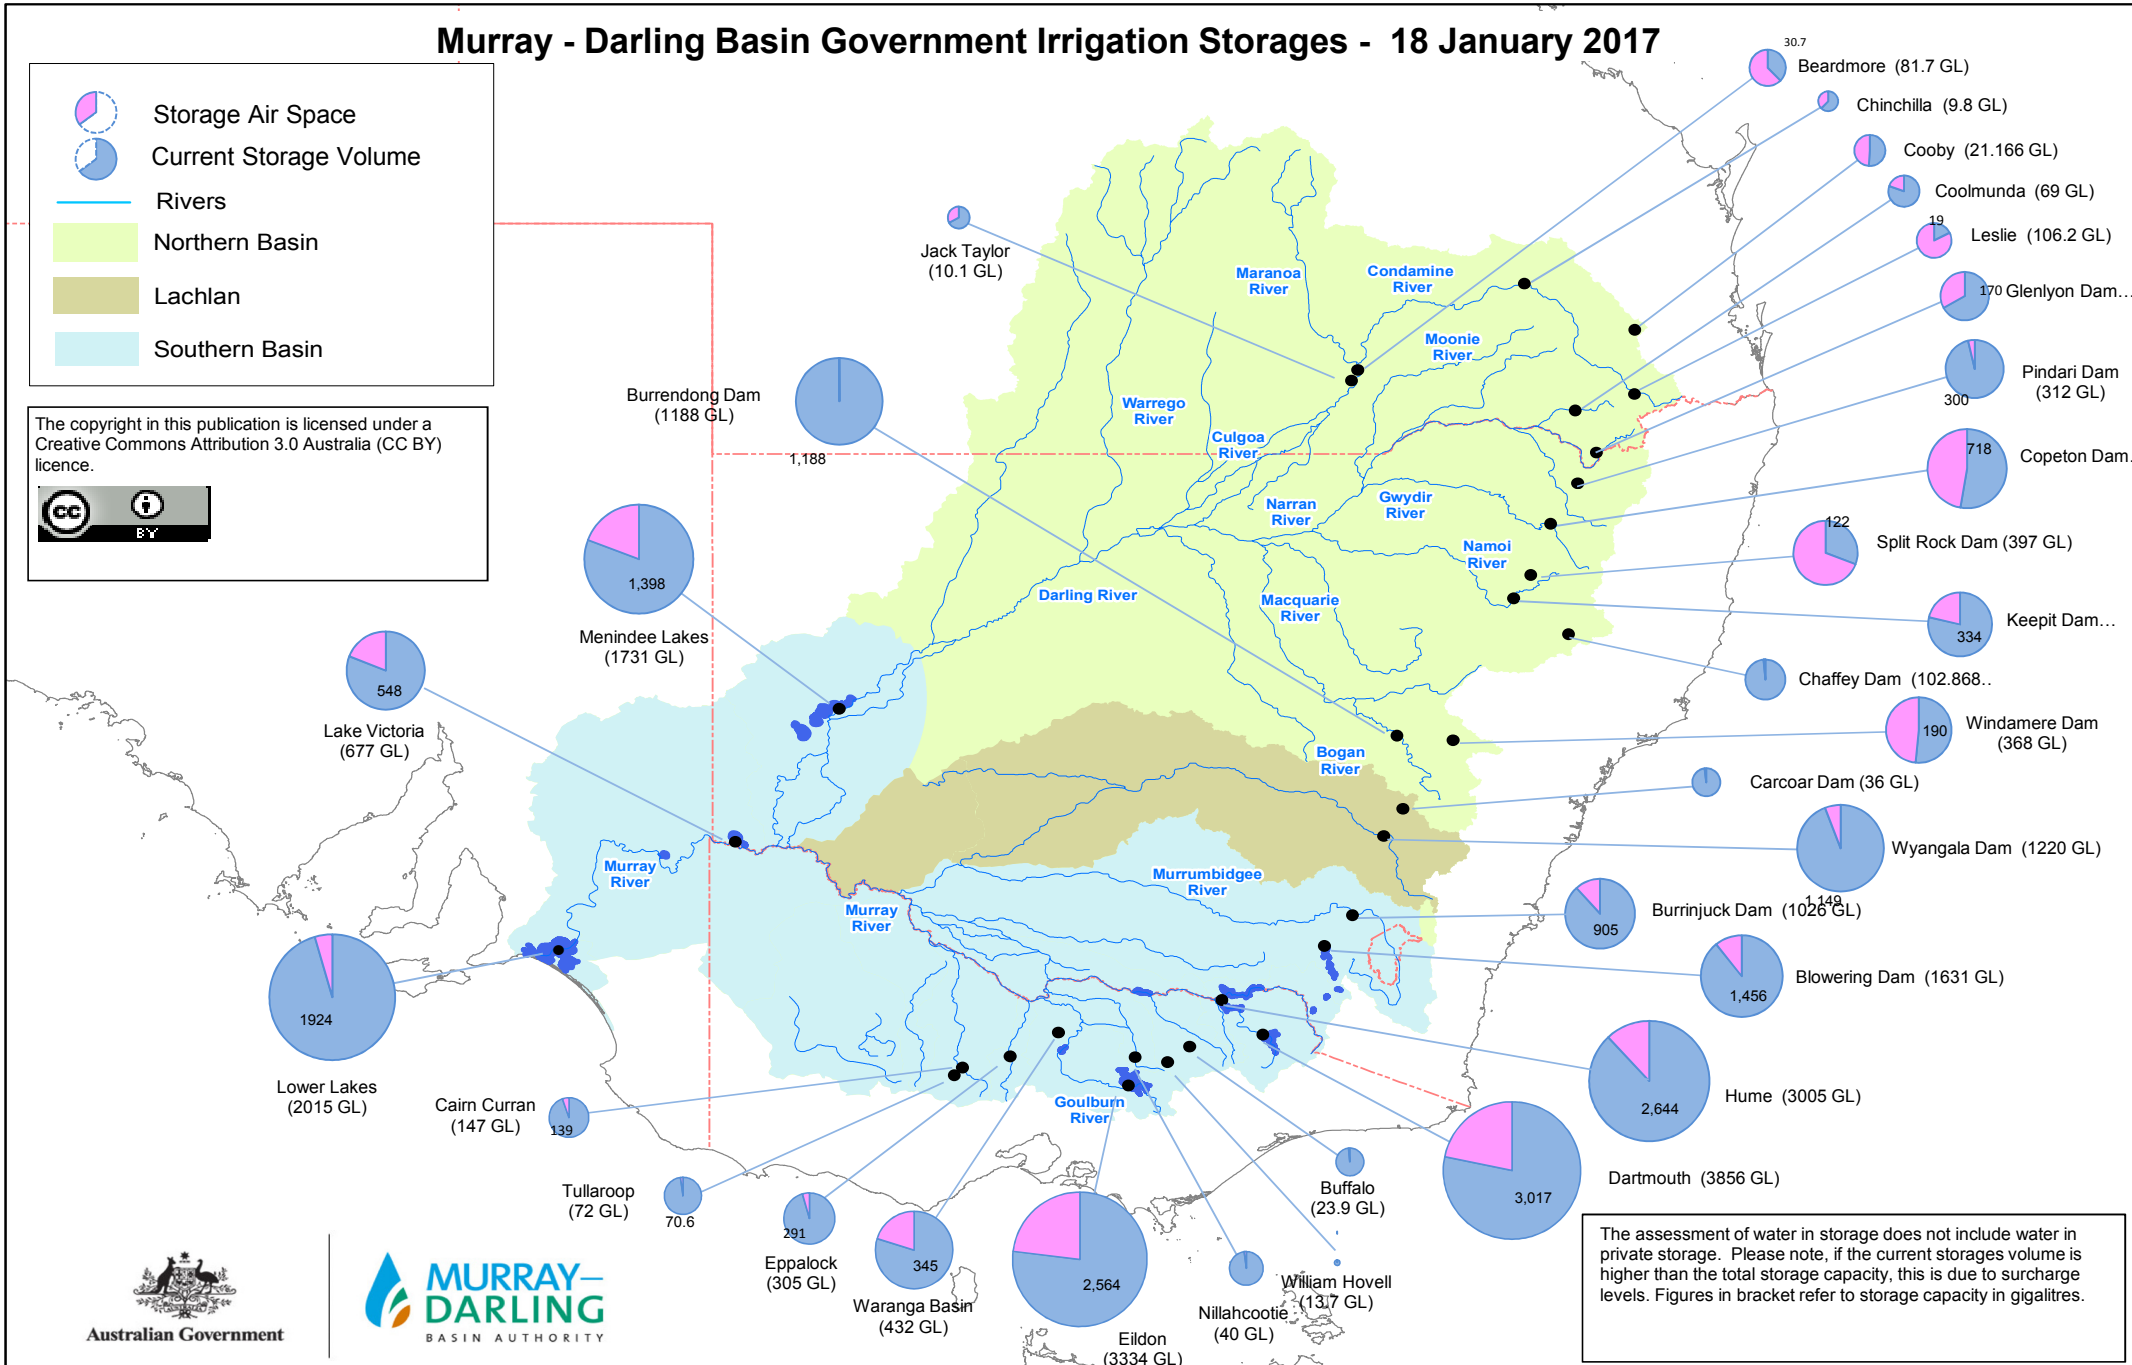

Murray - Darling Basin Government Irrigation Storages - 18 January 2017

The copyright in this publication is licensed under a Creative Commons Attribution 3.0 Australia (CC BY) licence.

The assessment of water in storage does not include water in private storage. Please note, if the current storages volume is higher than the total storage capacity, this is due to surcharge levels. Figures in bracket refer to storage capacity in gigalitres.