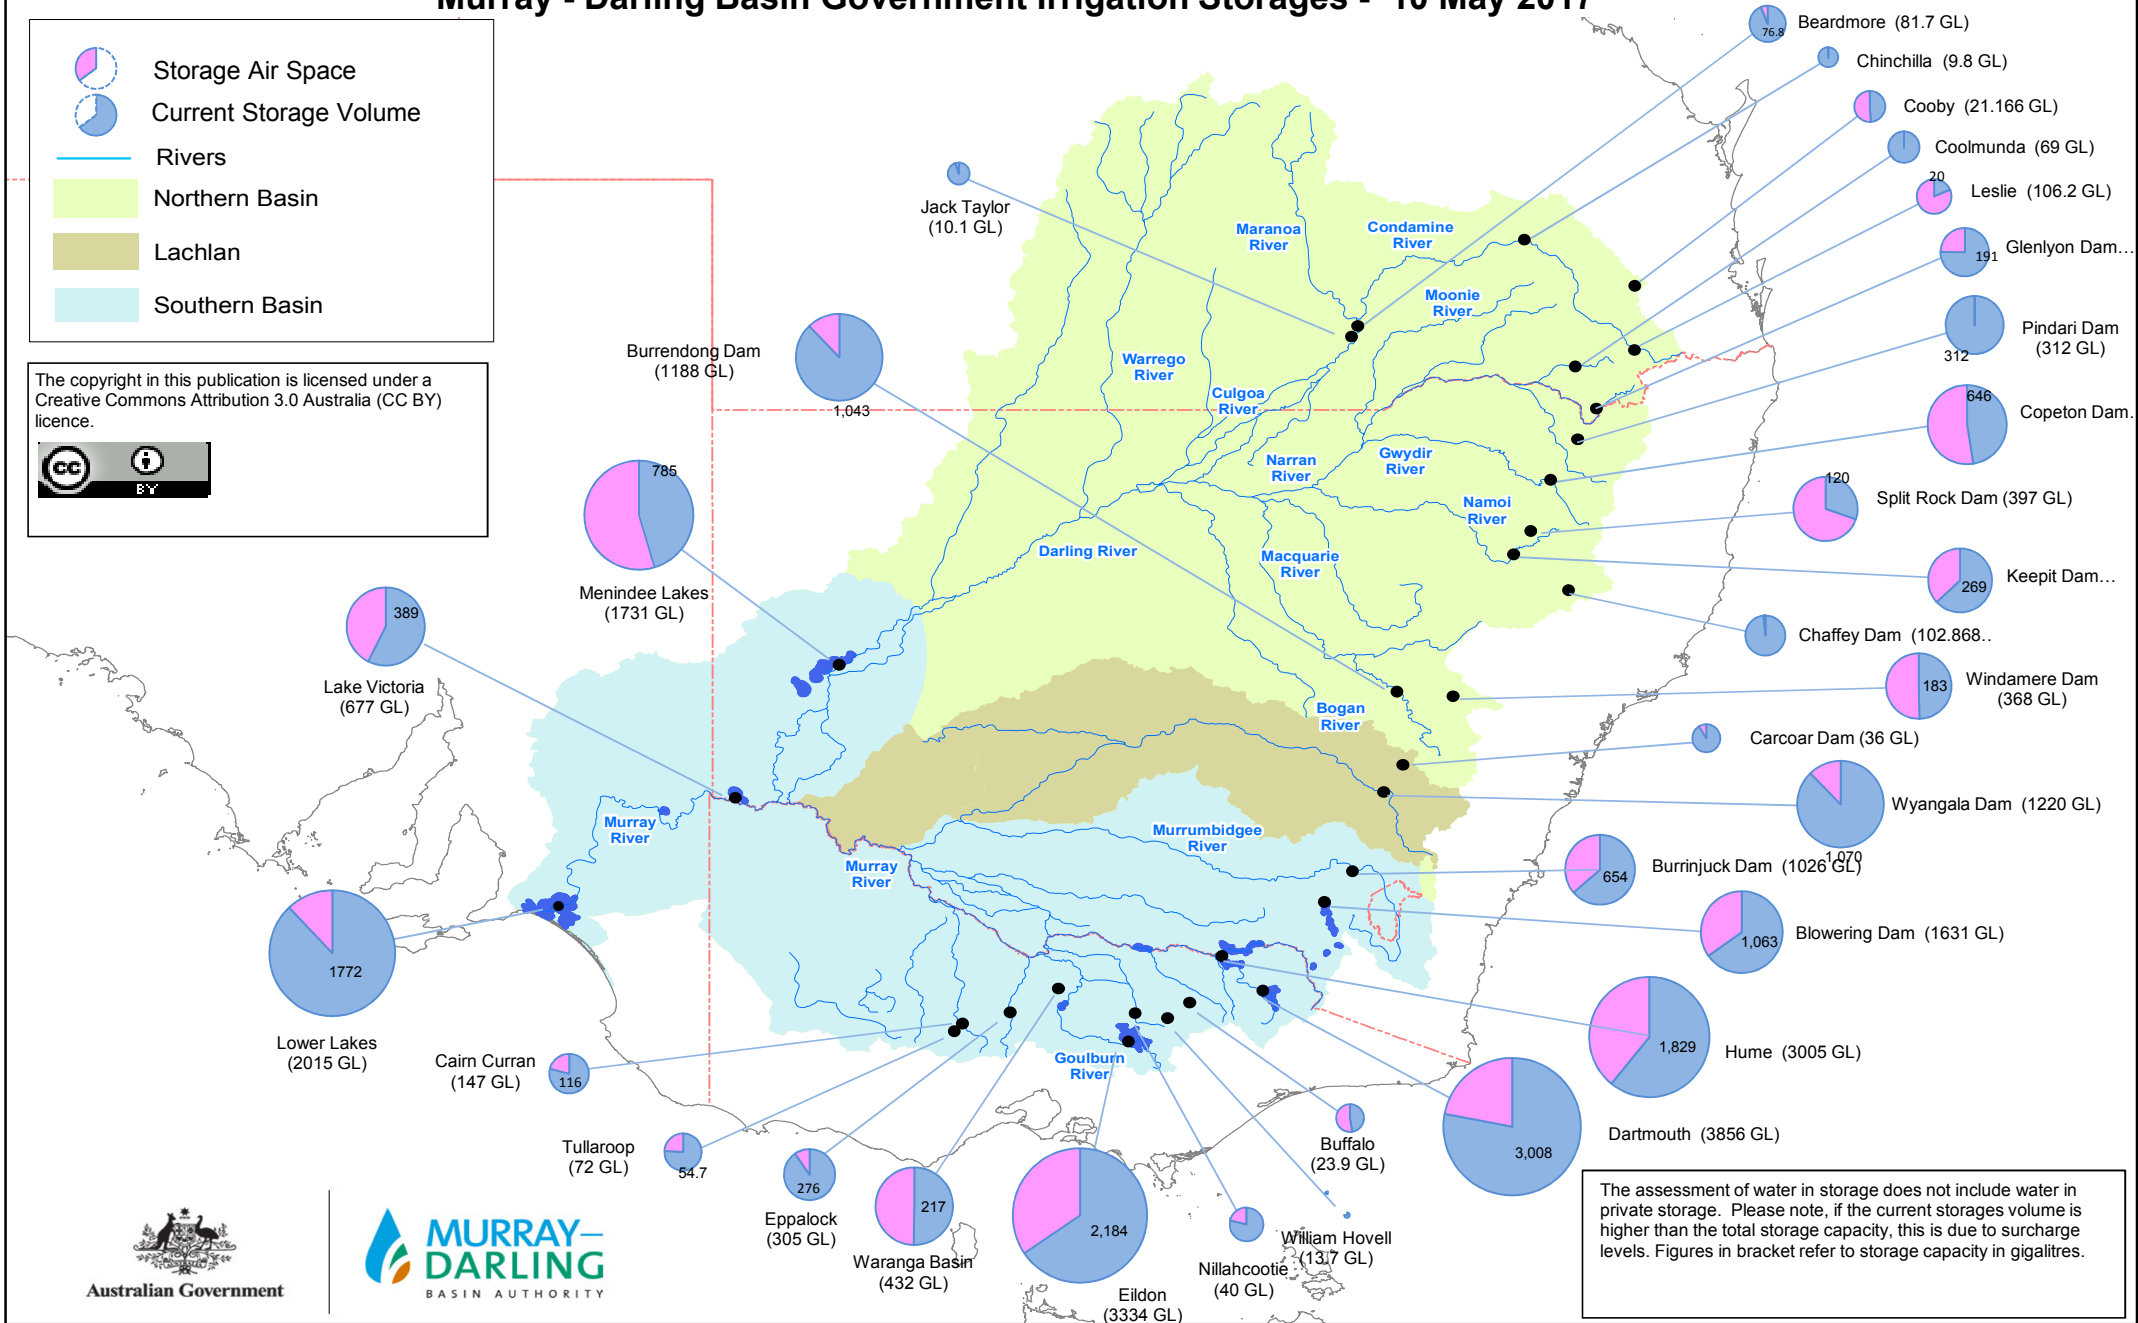

Murray - Darling Basin Government Irrigation Storages - 10 May 2017

The copyright in this publication is licensed under a Creative Commons Attribution 3.0 Australia (CC BY) licence.

The assessment of water in storage does not include water in private storage. Please note, if the current storages volume is higher than the total storage capacity, this is due to surcharge levels. Figures in bracket refer to storage capacity in gigalitres.