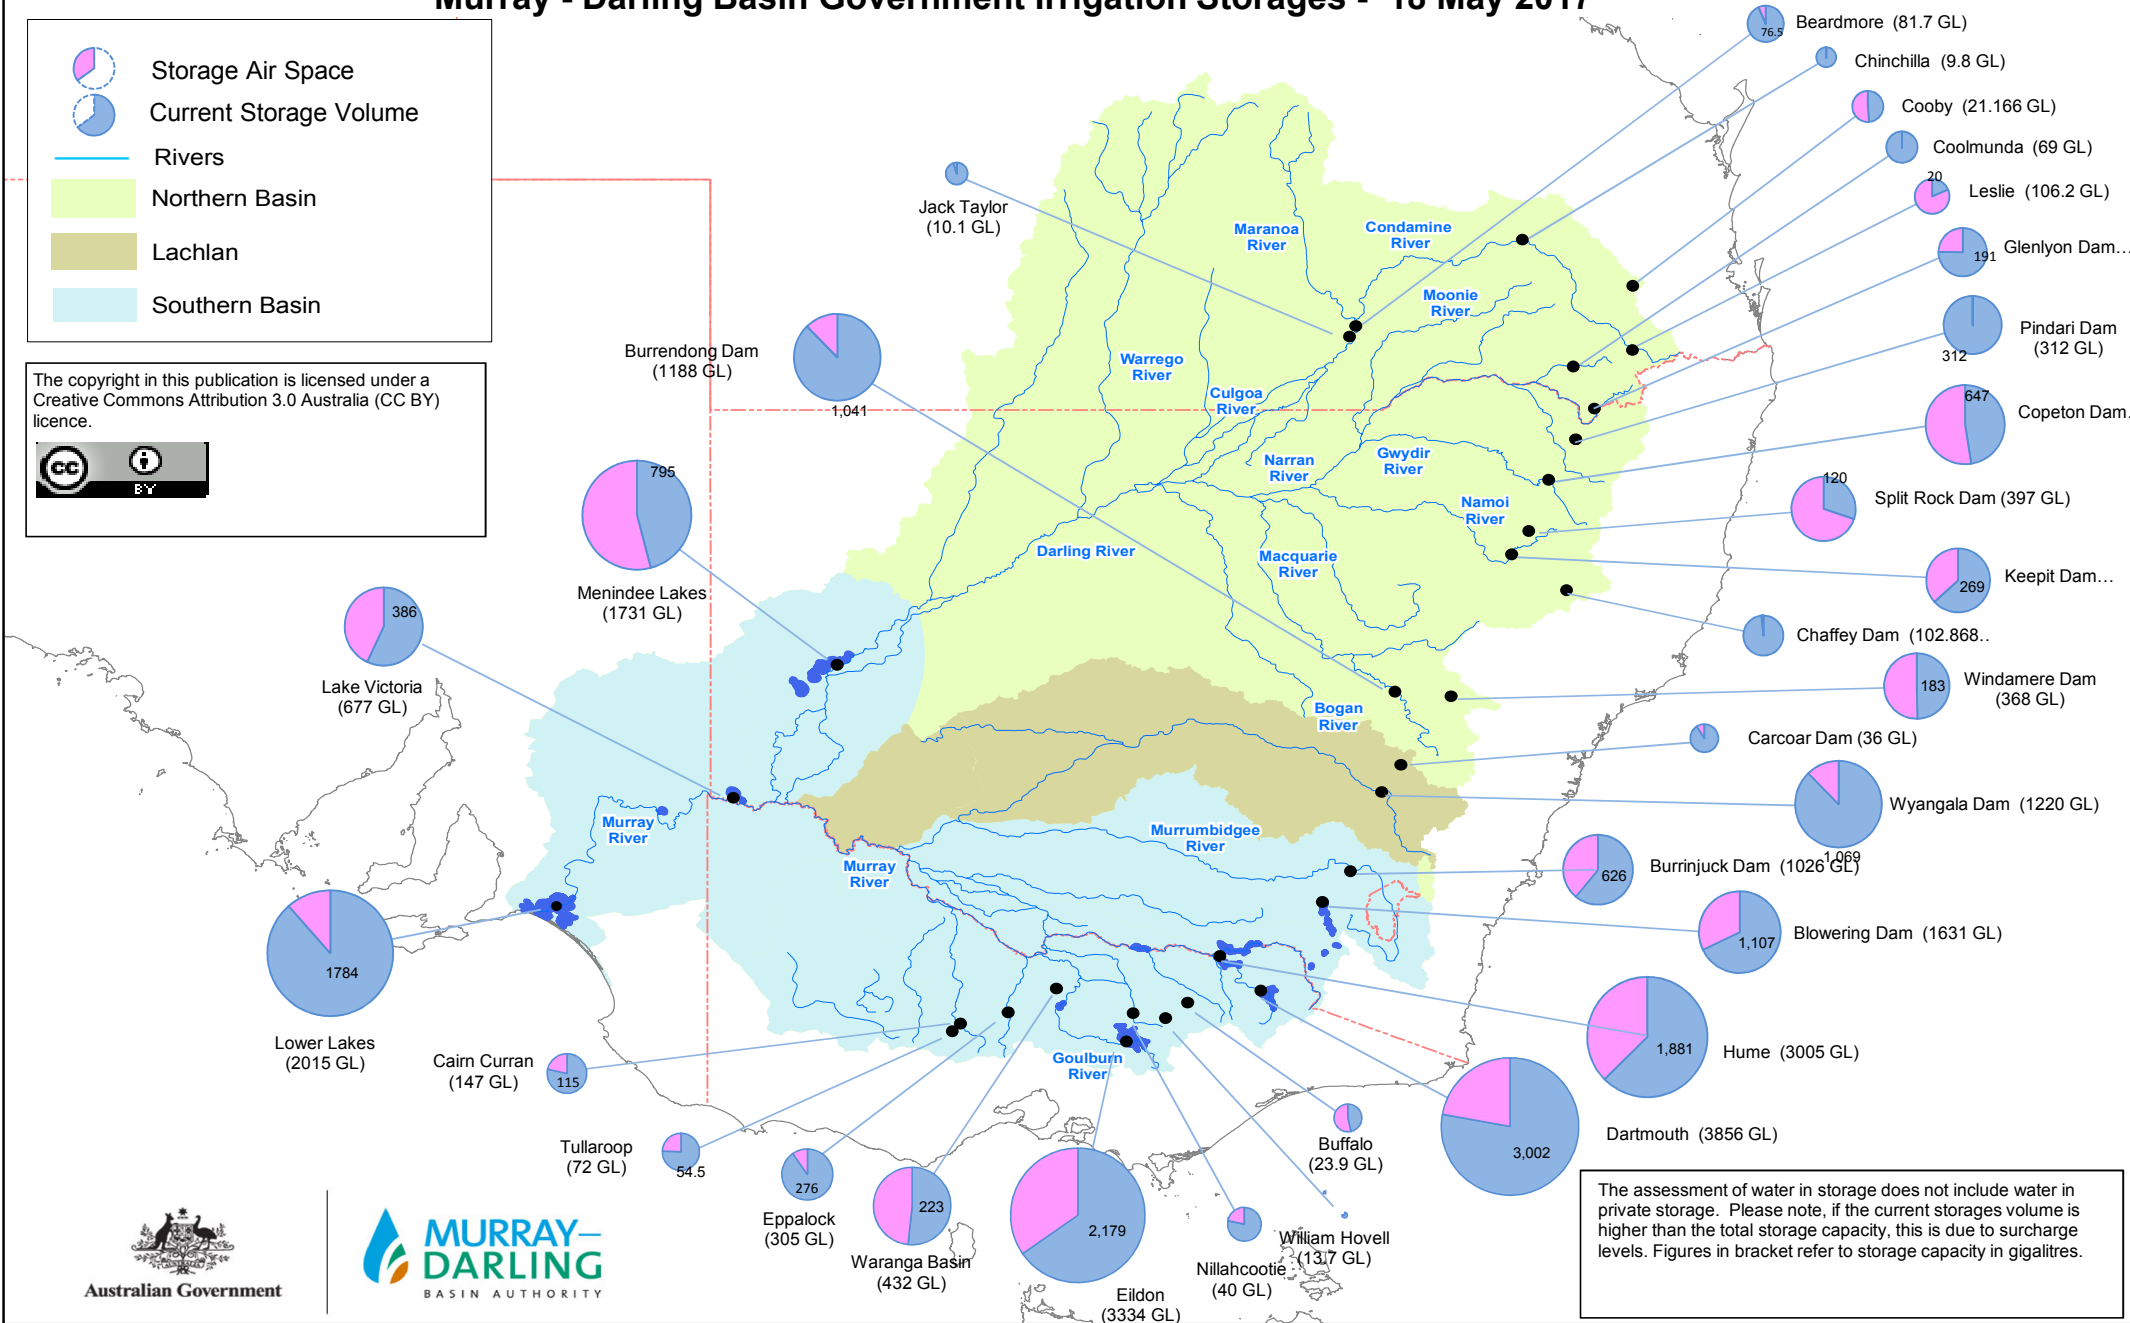

Murray - Darling Basin Government Irrigation Storages - 18 May 2017

The copyright in this publication is licensed under a Creative Commons Attribution 3.0 Australia (CC BY) licence.

The assessment of water in storage does not include water in private storage. Please note, if the current storages volume is higher than the total storage capacity, this is due to surcharge levels. Figures in bracket refer to storage capacity in gigalitres.