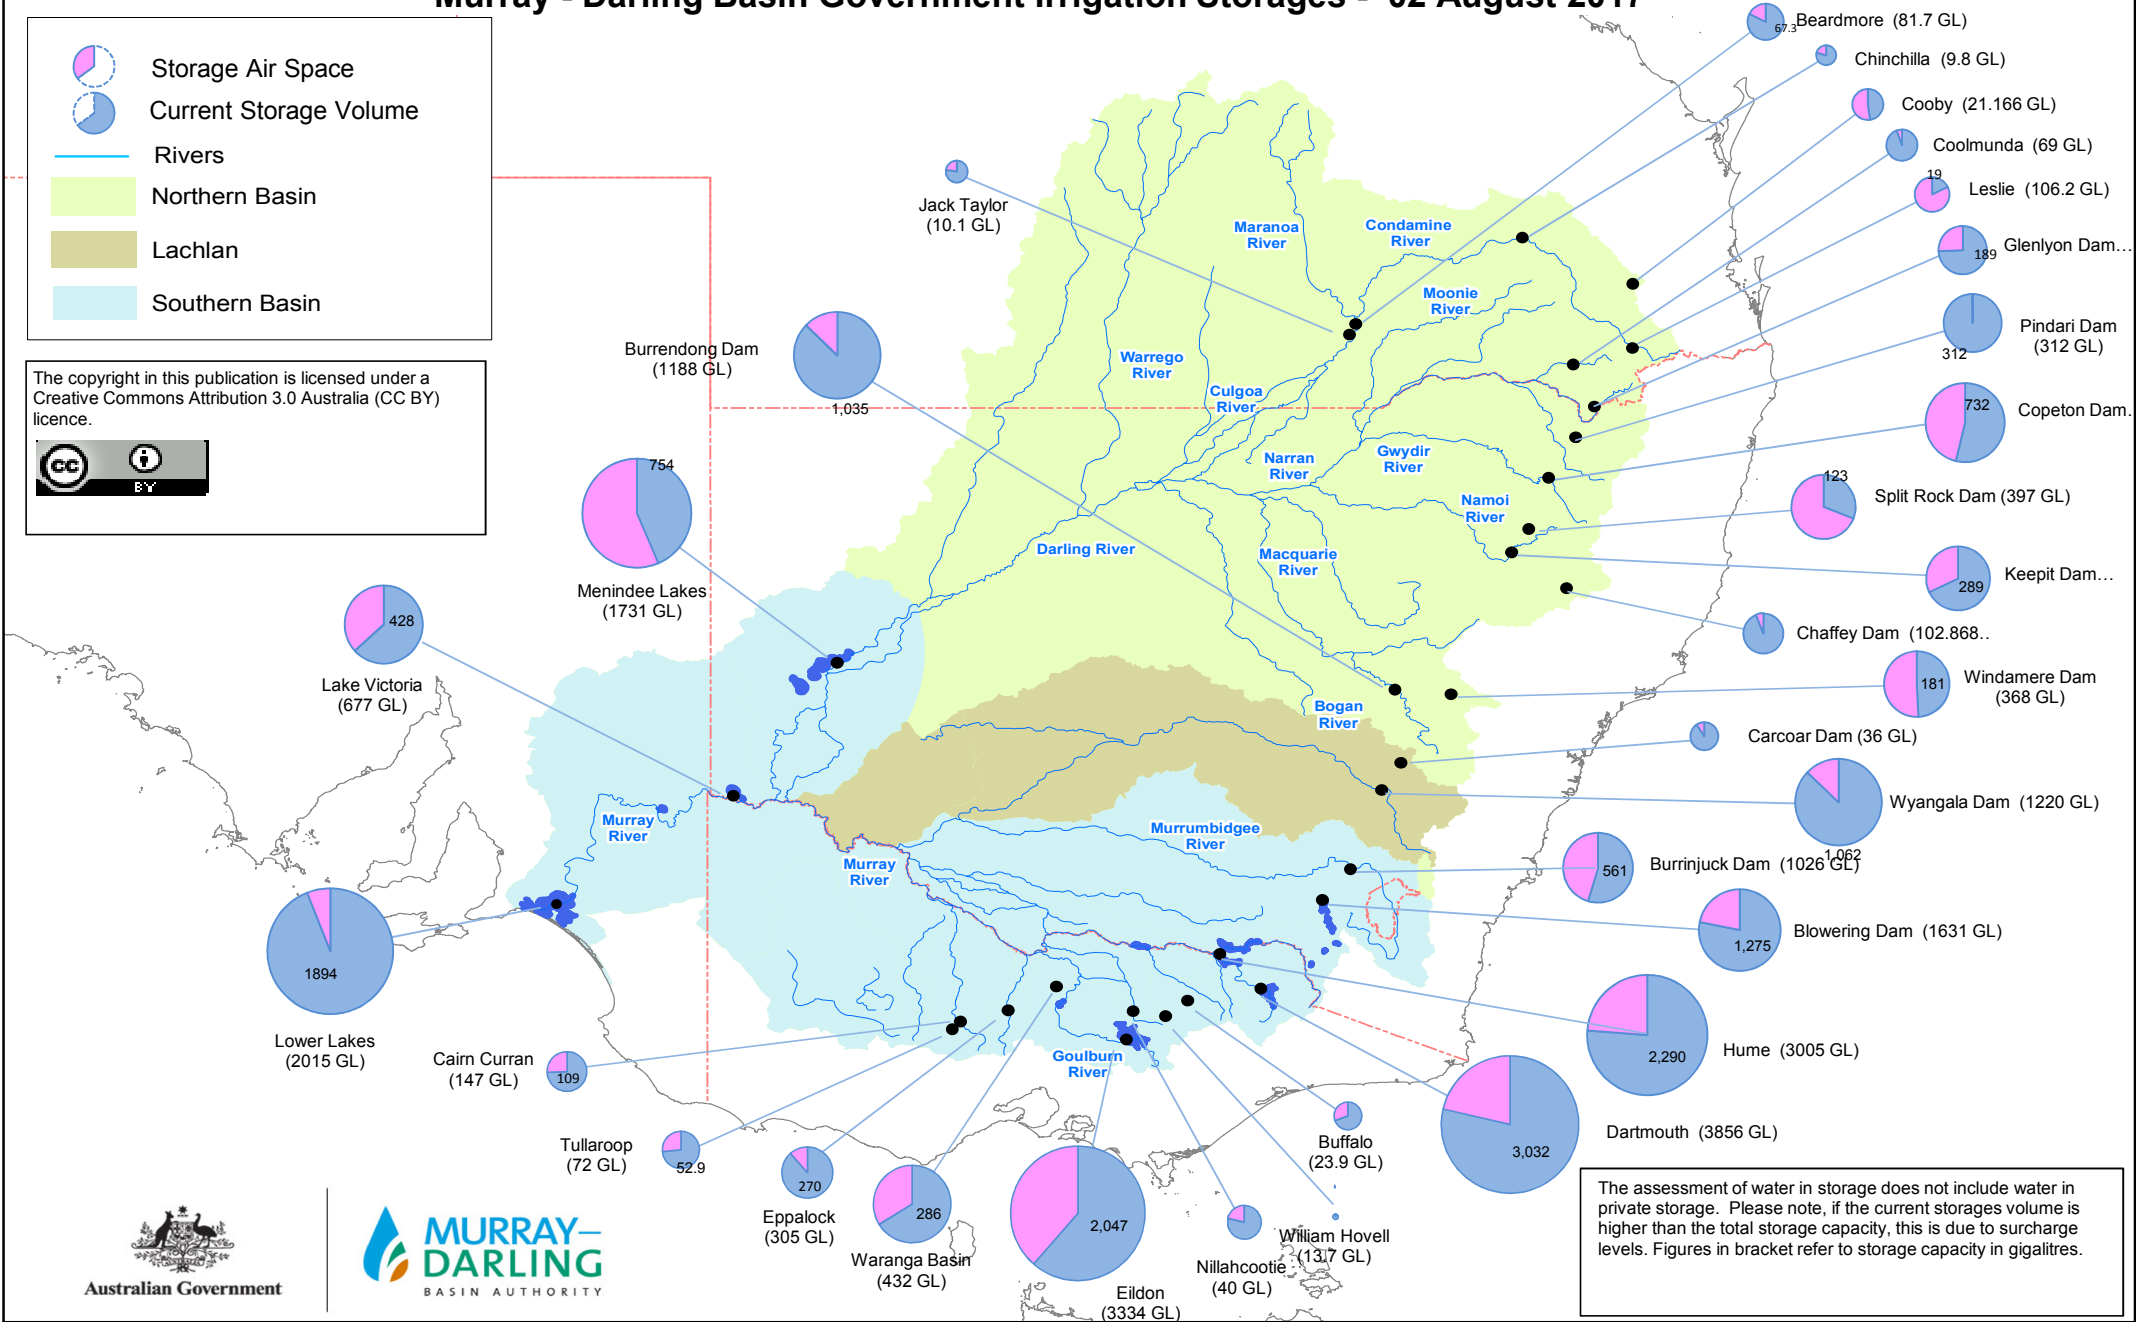

# Murray - Darling Basin Government Irrigation Storages - 02 August 2017

The copyright in this publication is licensed under a Creative Commons Attribution 3.0 Australia (CC BY) licence.

The assessment of water in storage does not include water in private storage. Please note, if the current storages volume is higher than the total storage capacity, this is due to surcharge levels. Figures in bracket refer to storage capacity in gigalitres.